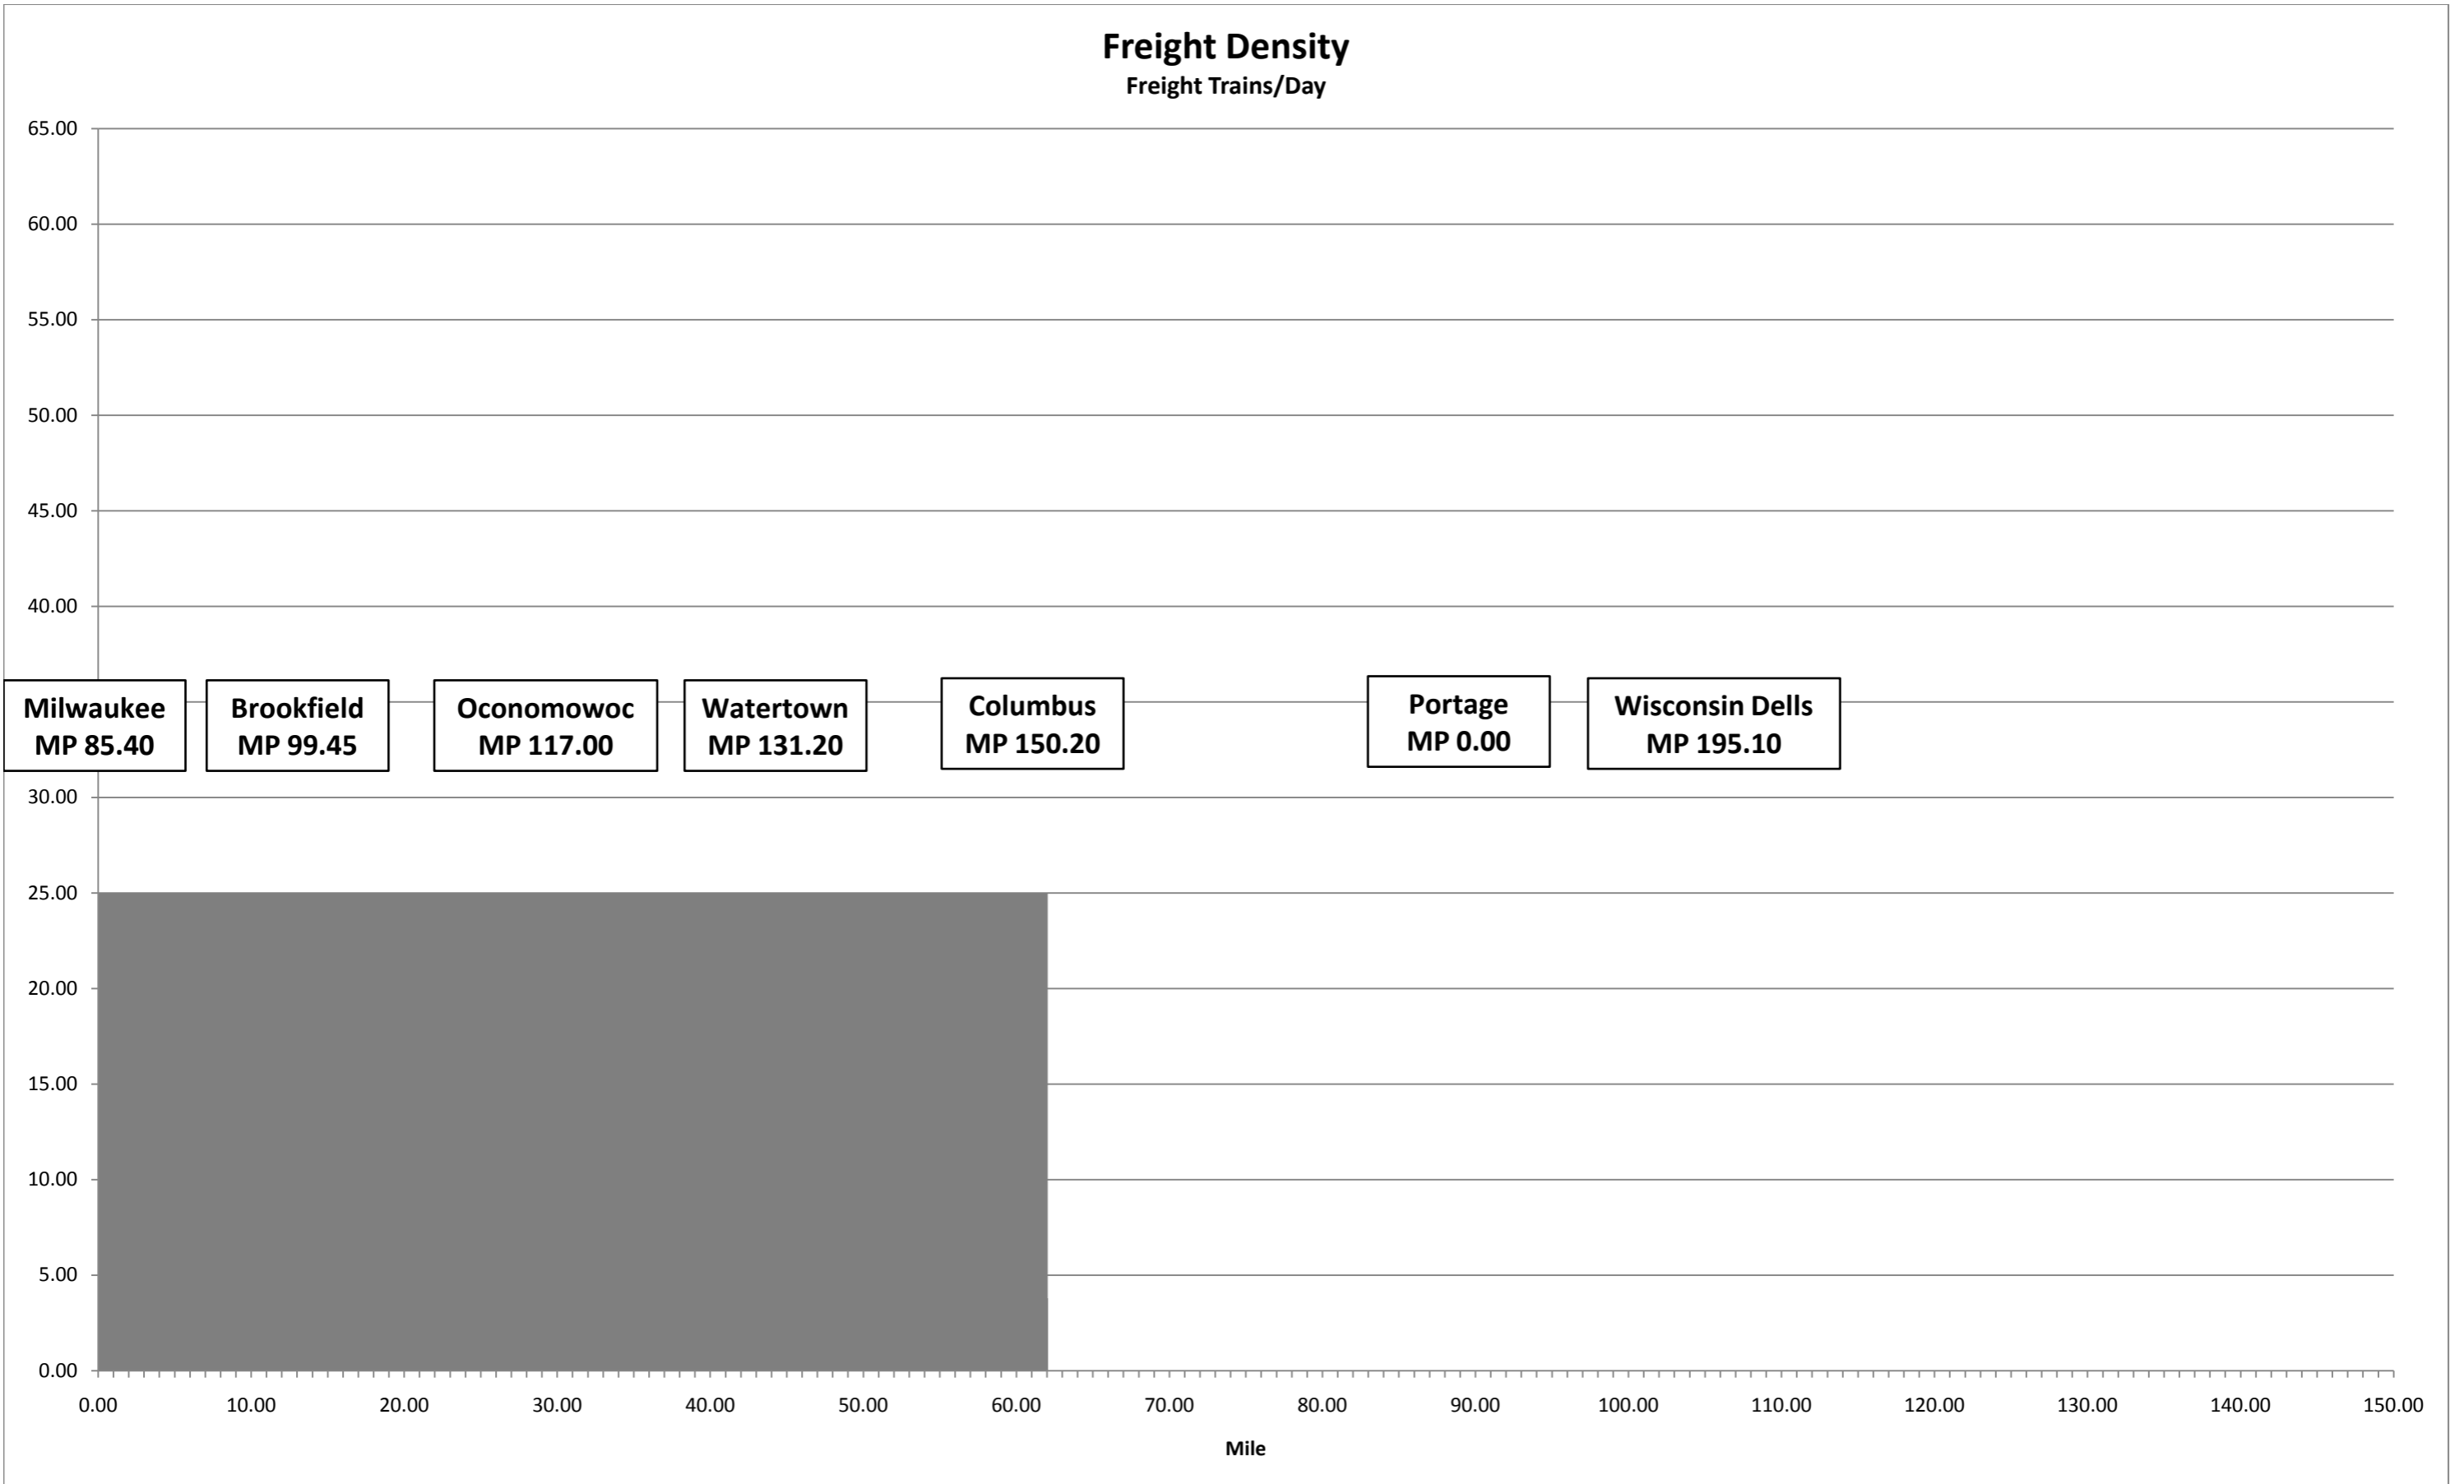

Route #3

Freight Density
Freight Trains/Day