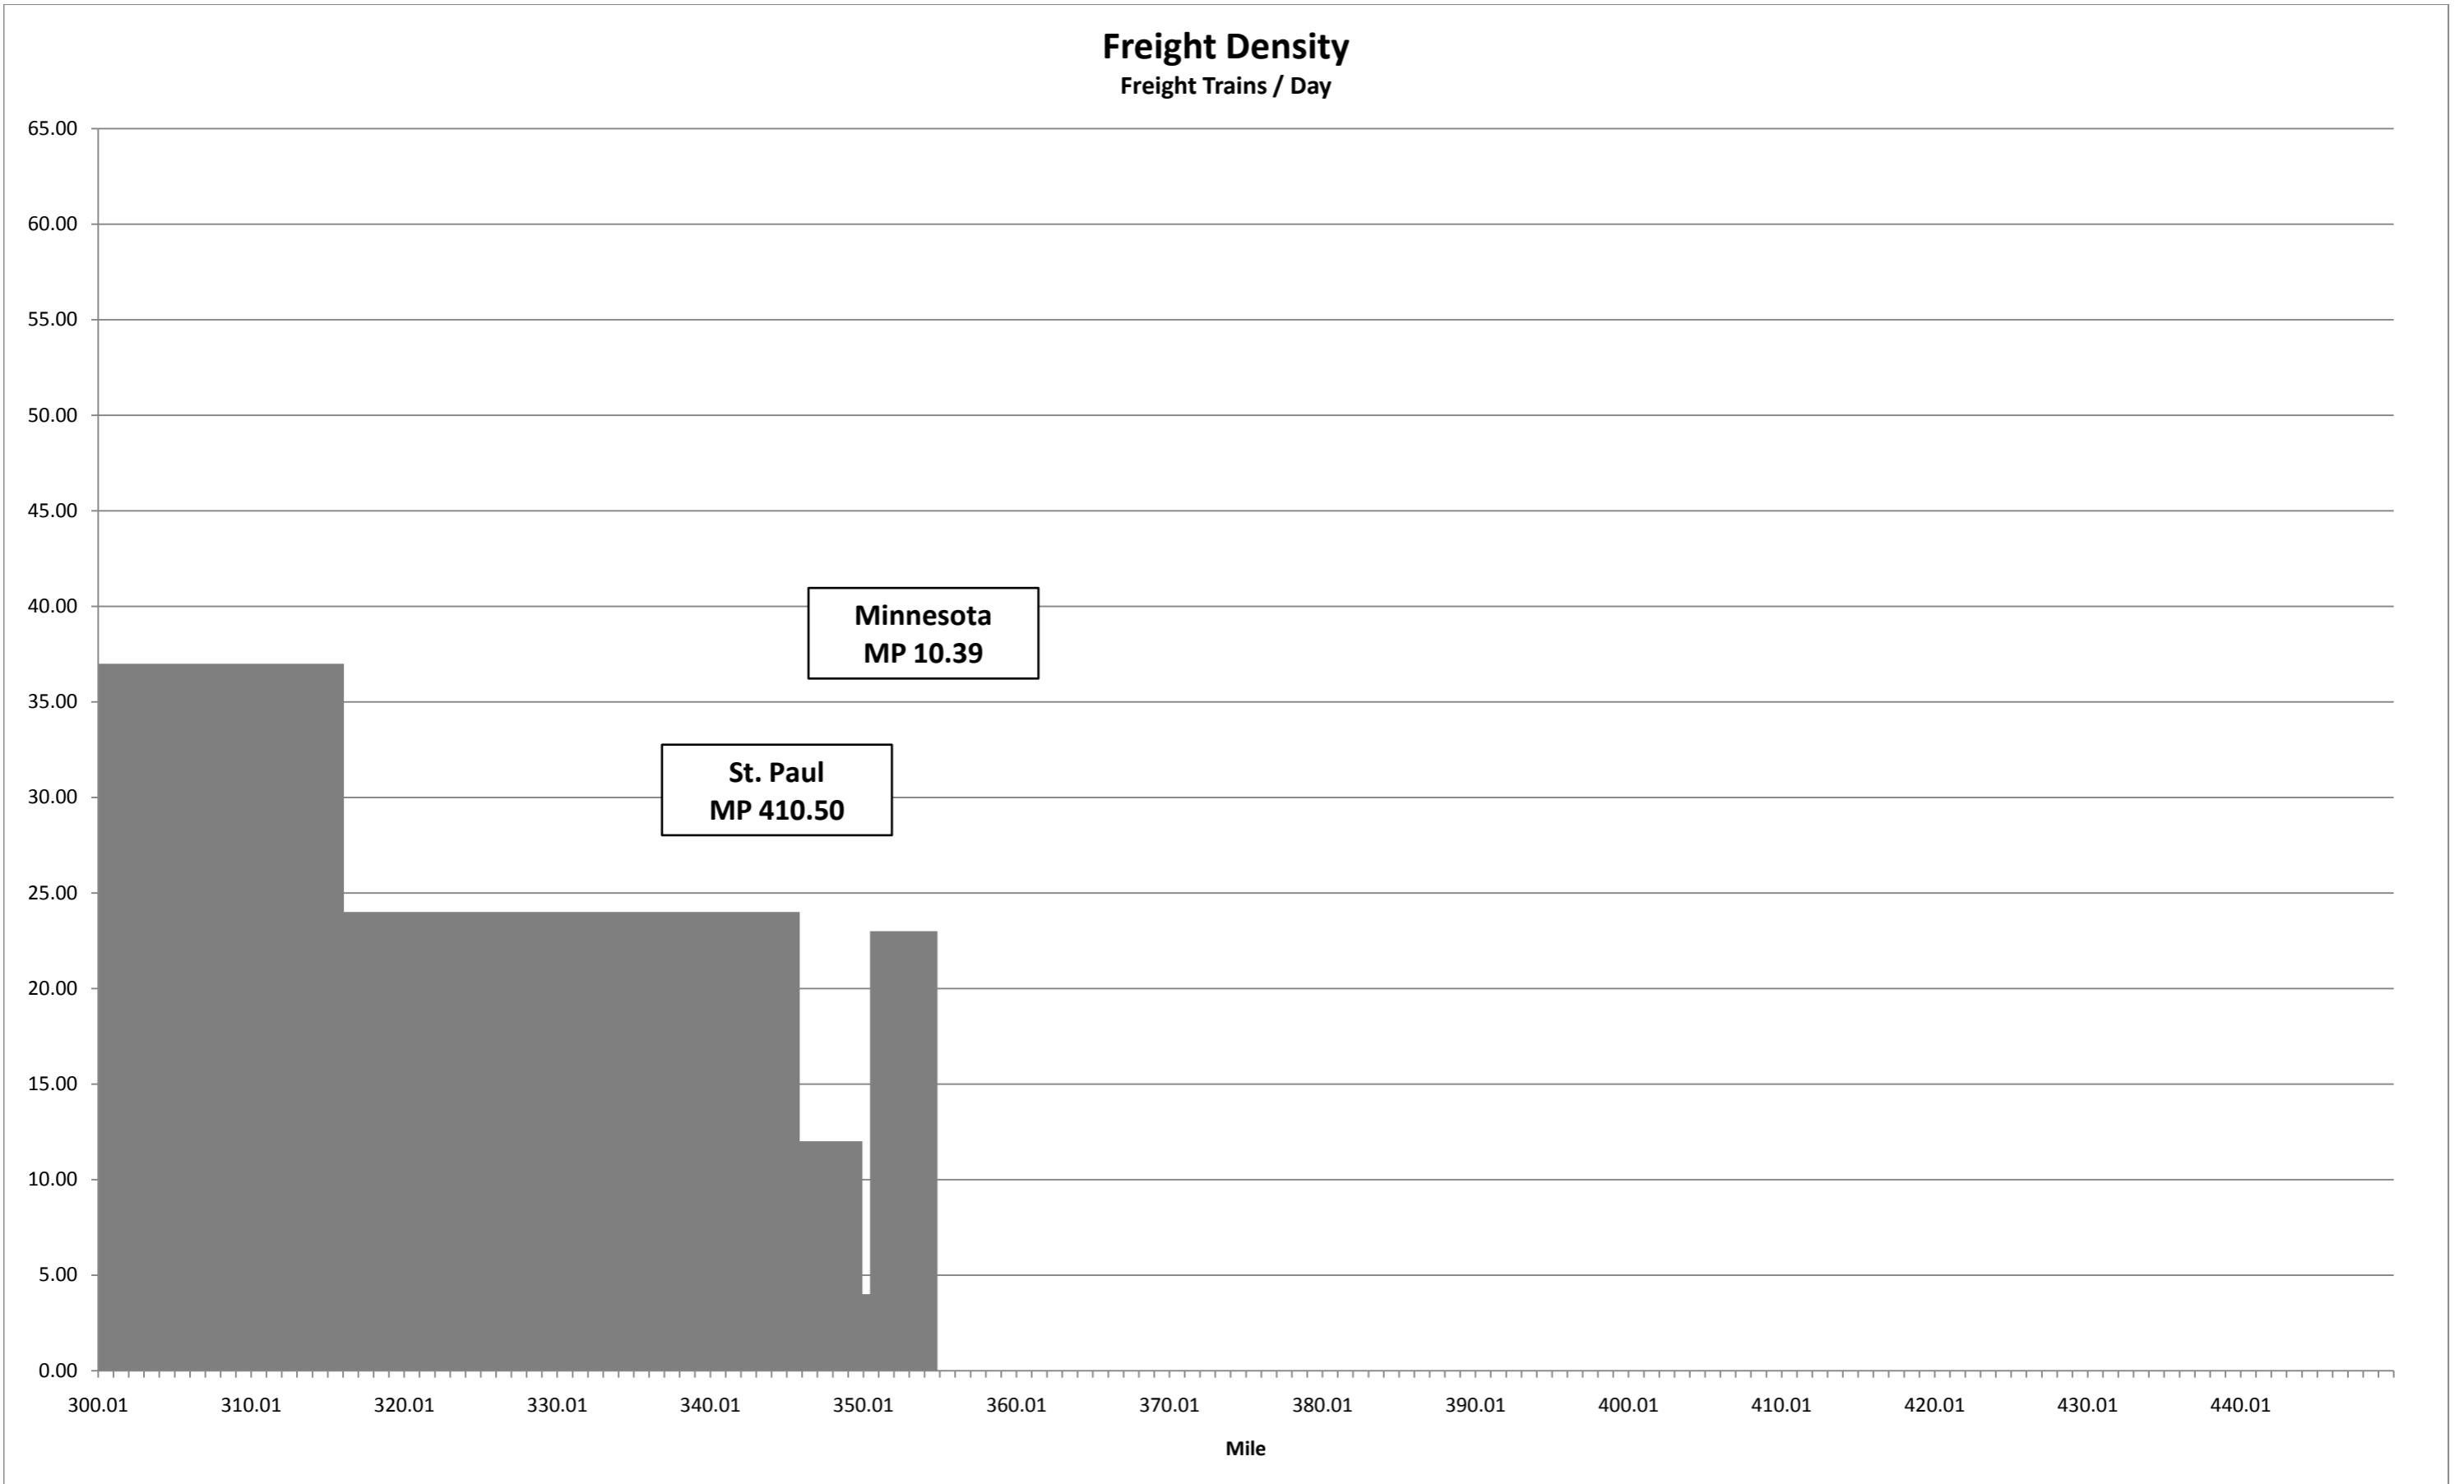

Route #6

Freight Density
Freight Trains / Day