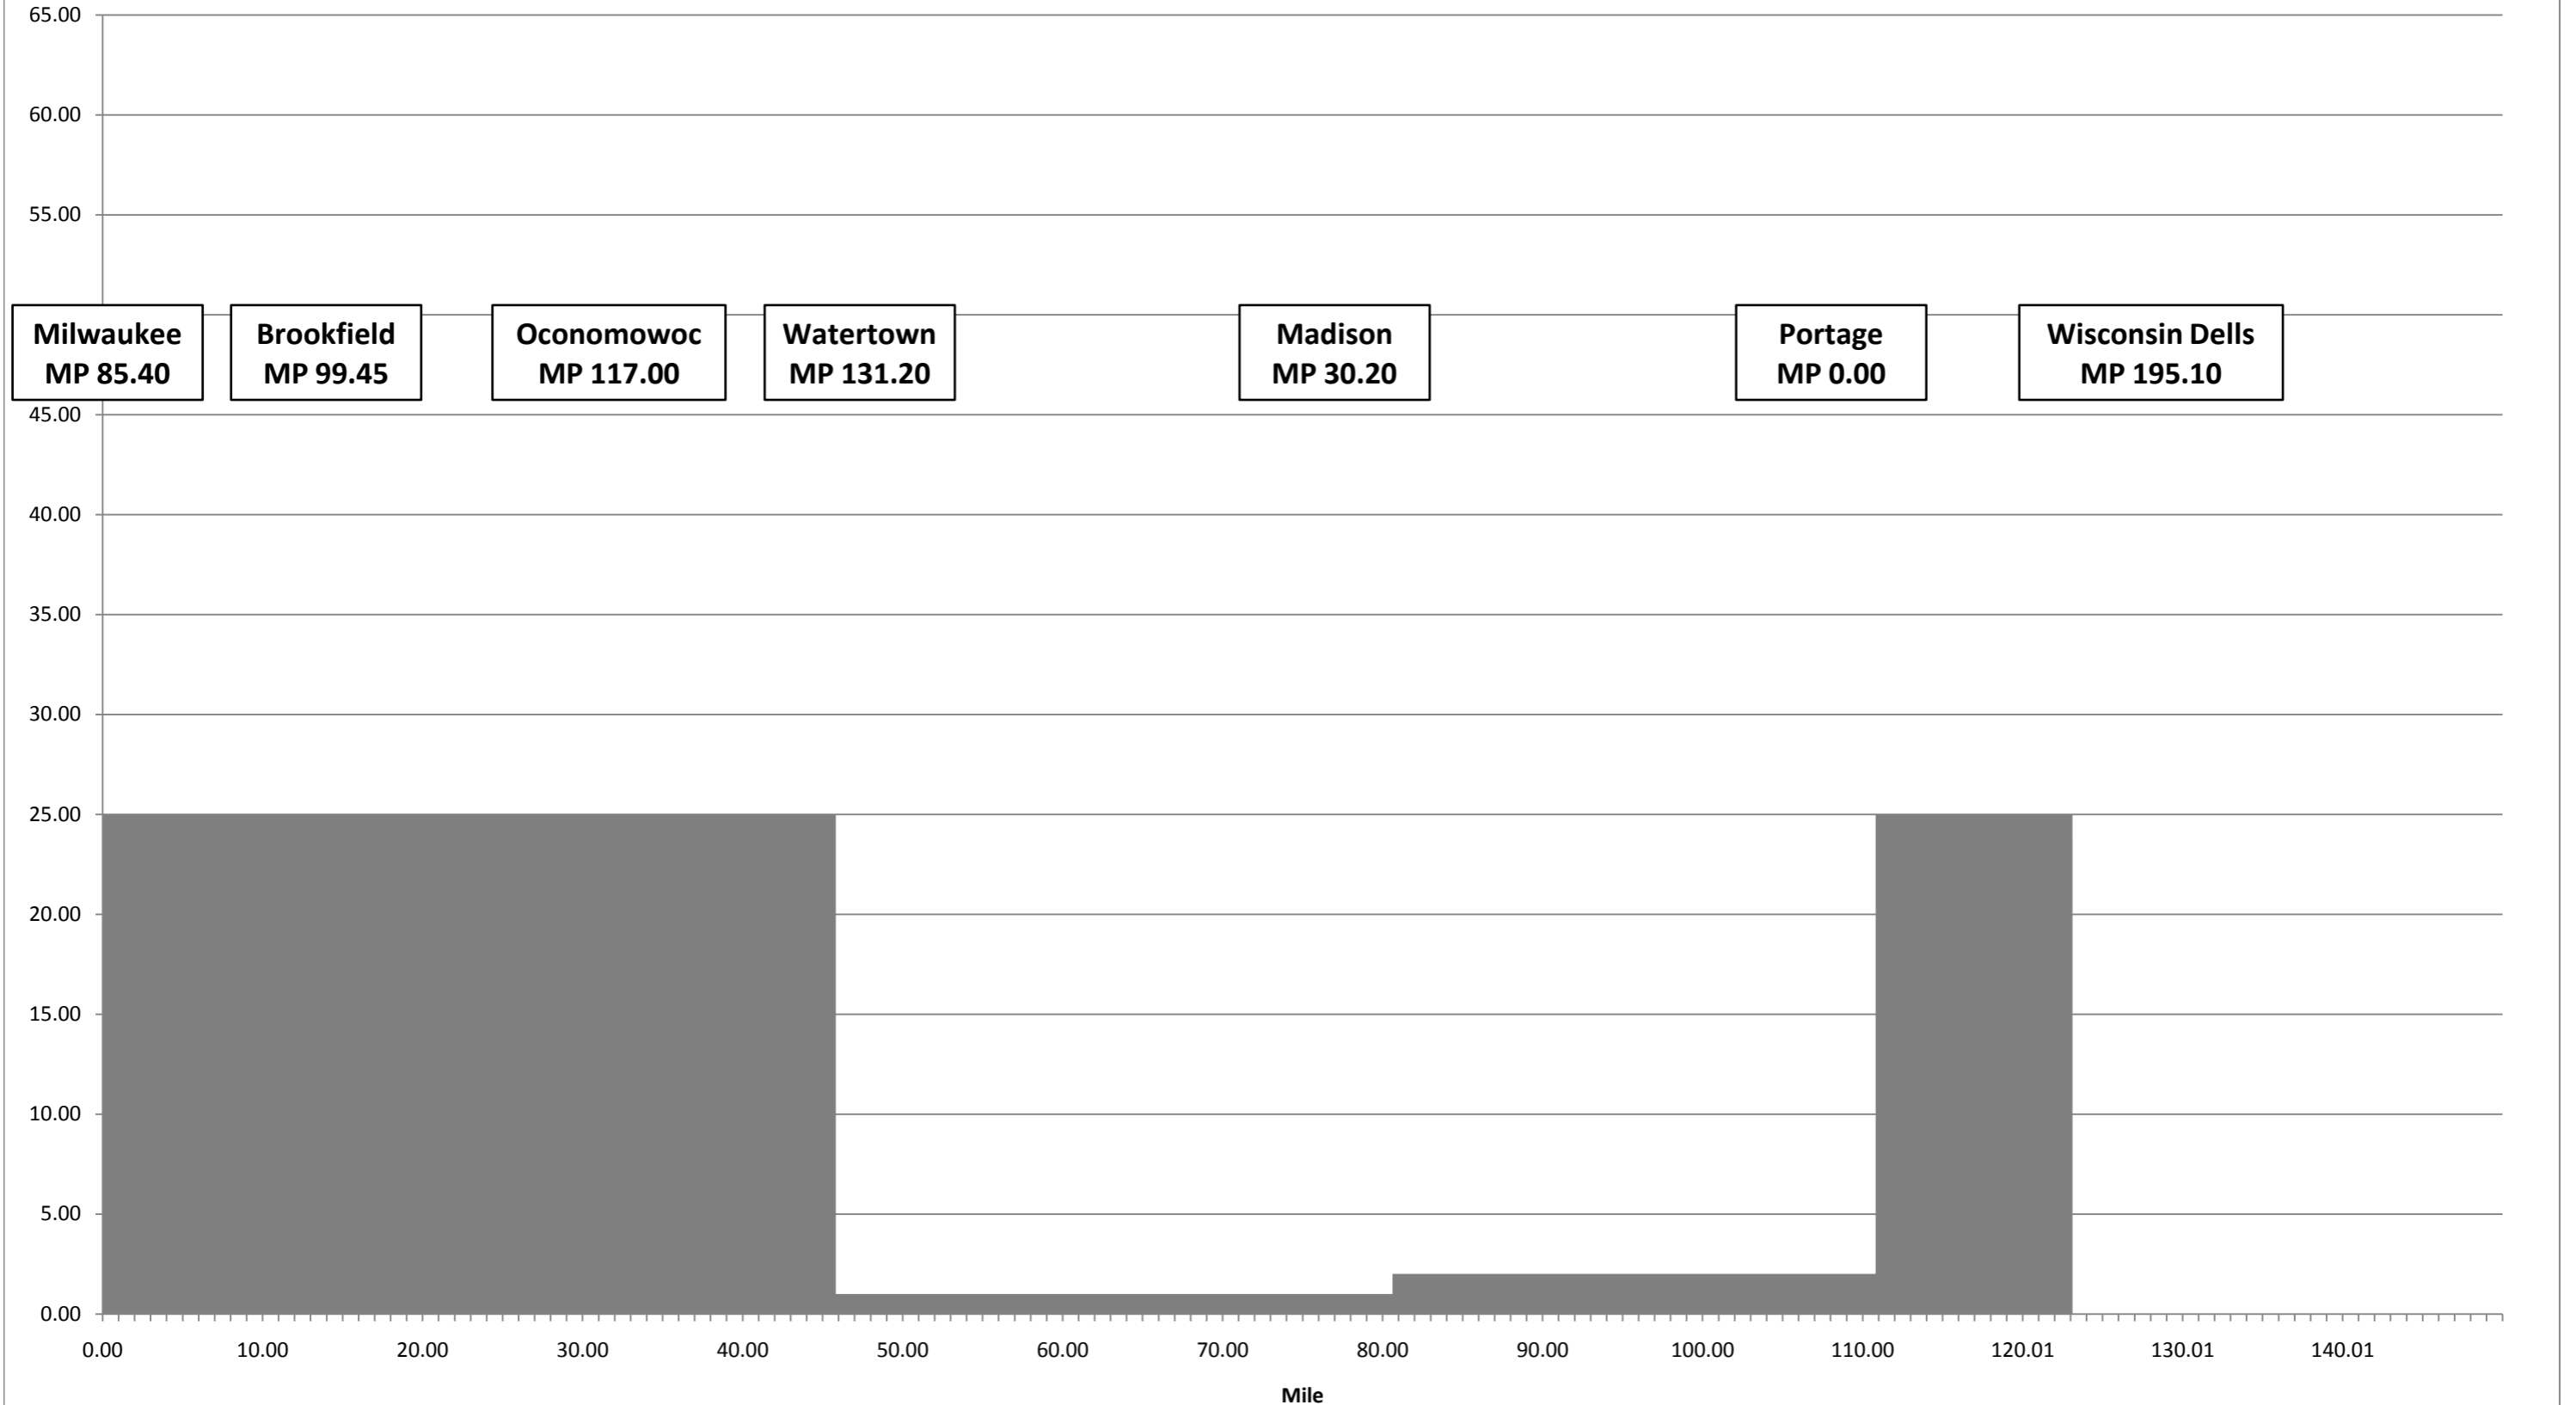

Route #11

Freight Density

Freight Trains / Day