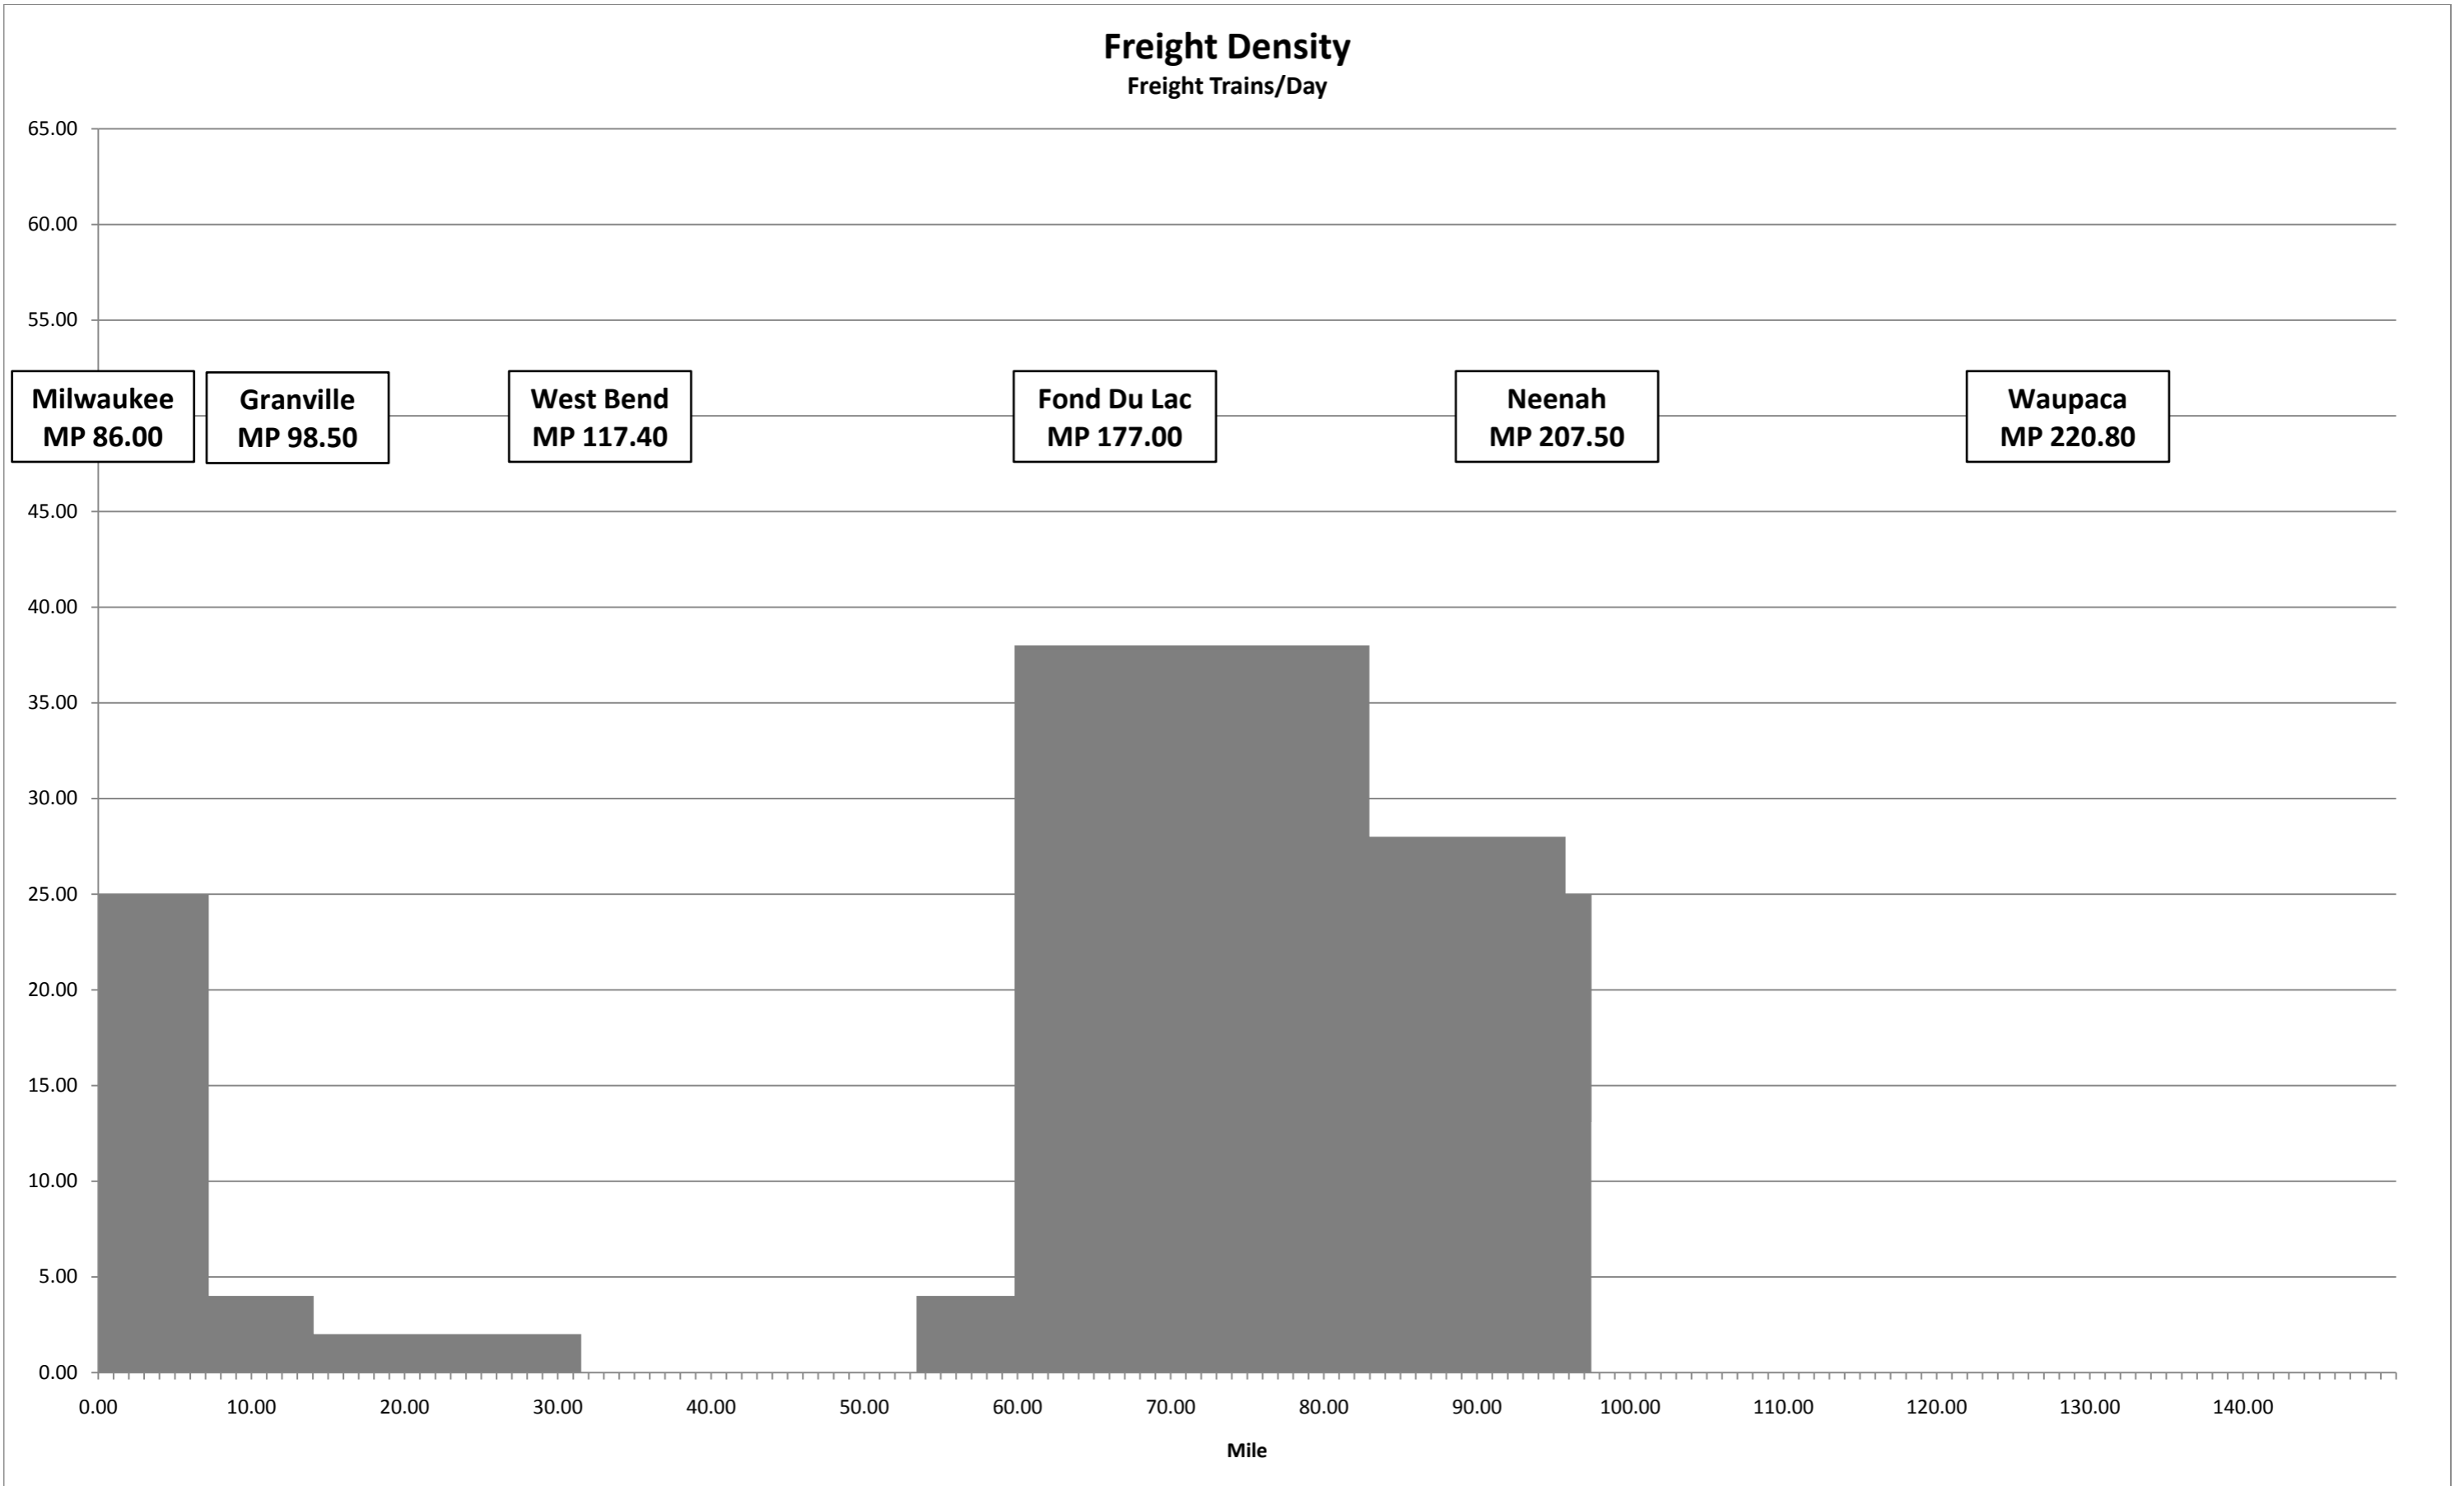

Route #13

Freight Density Freight Trains/Day