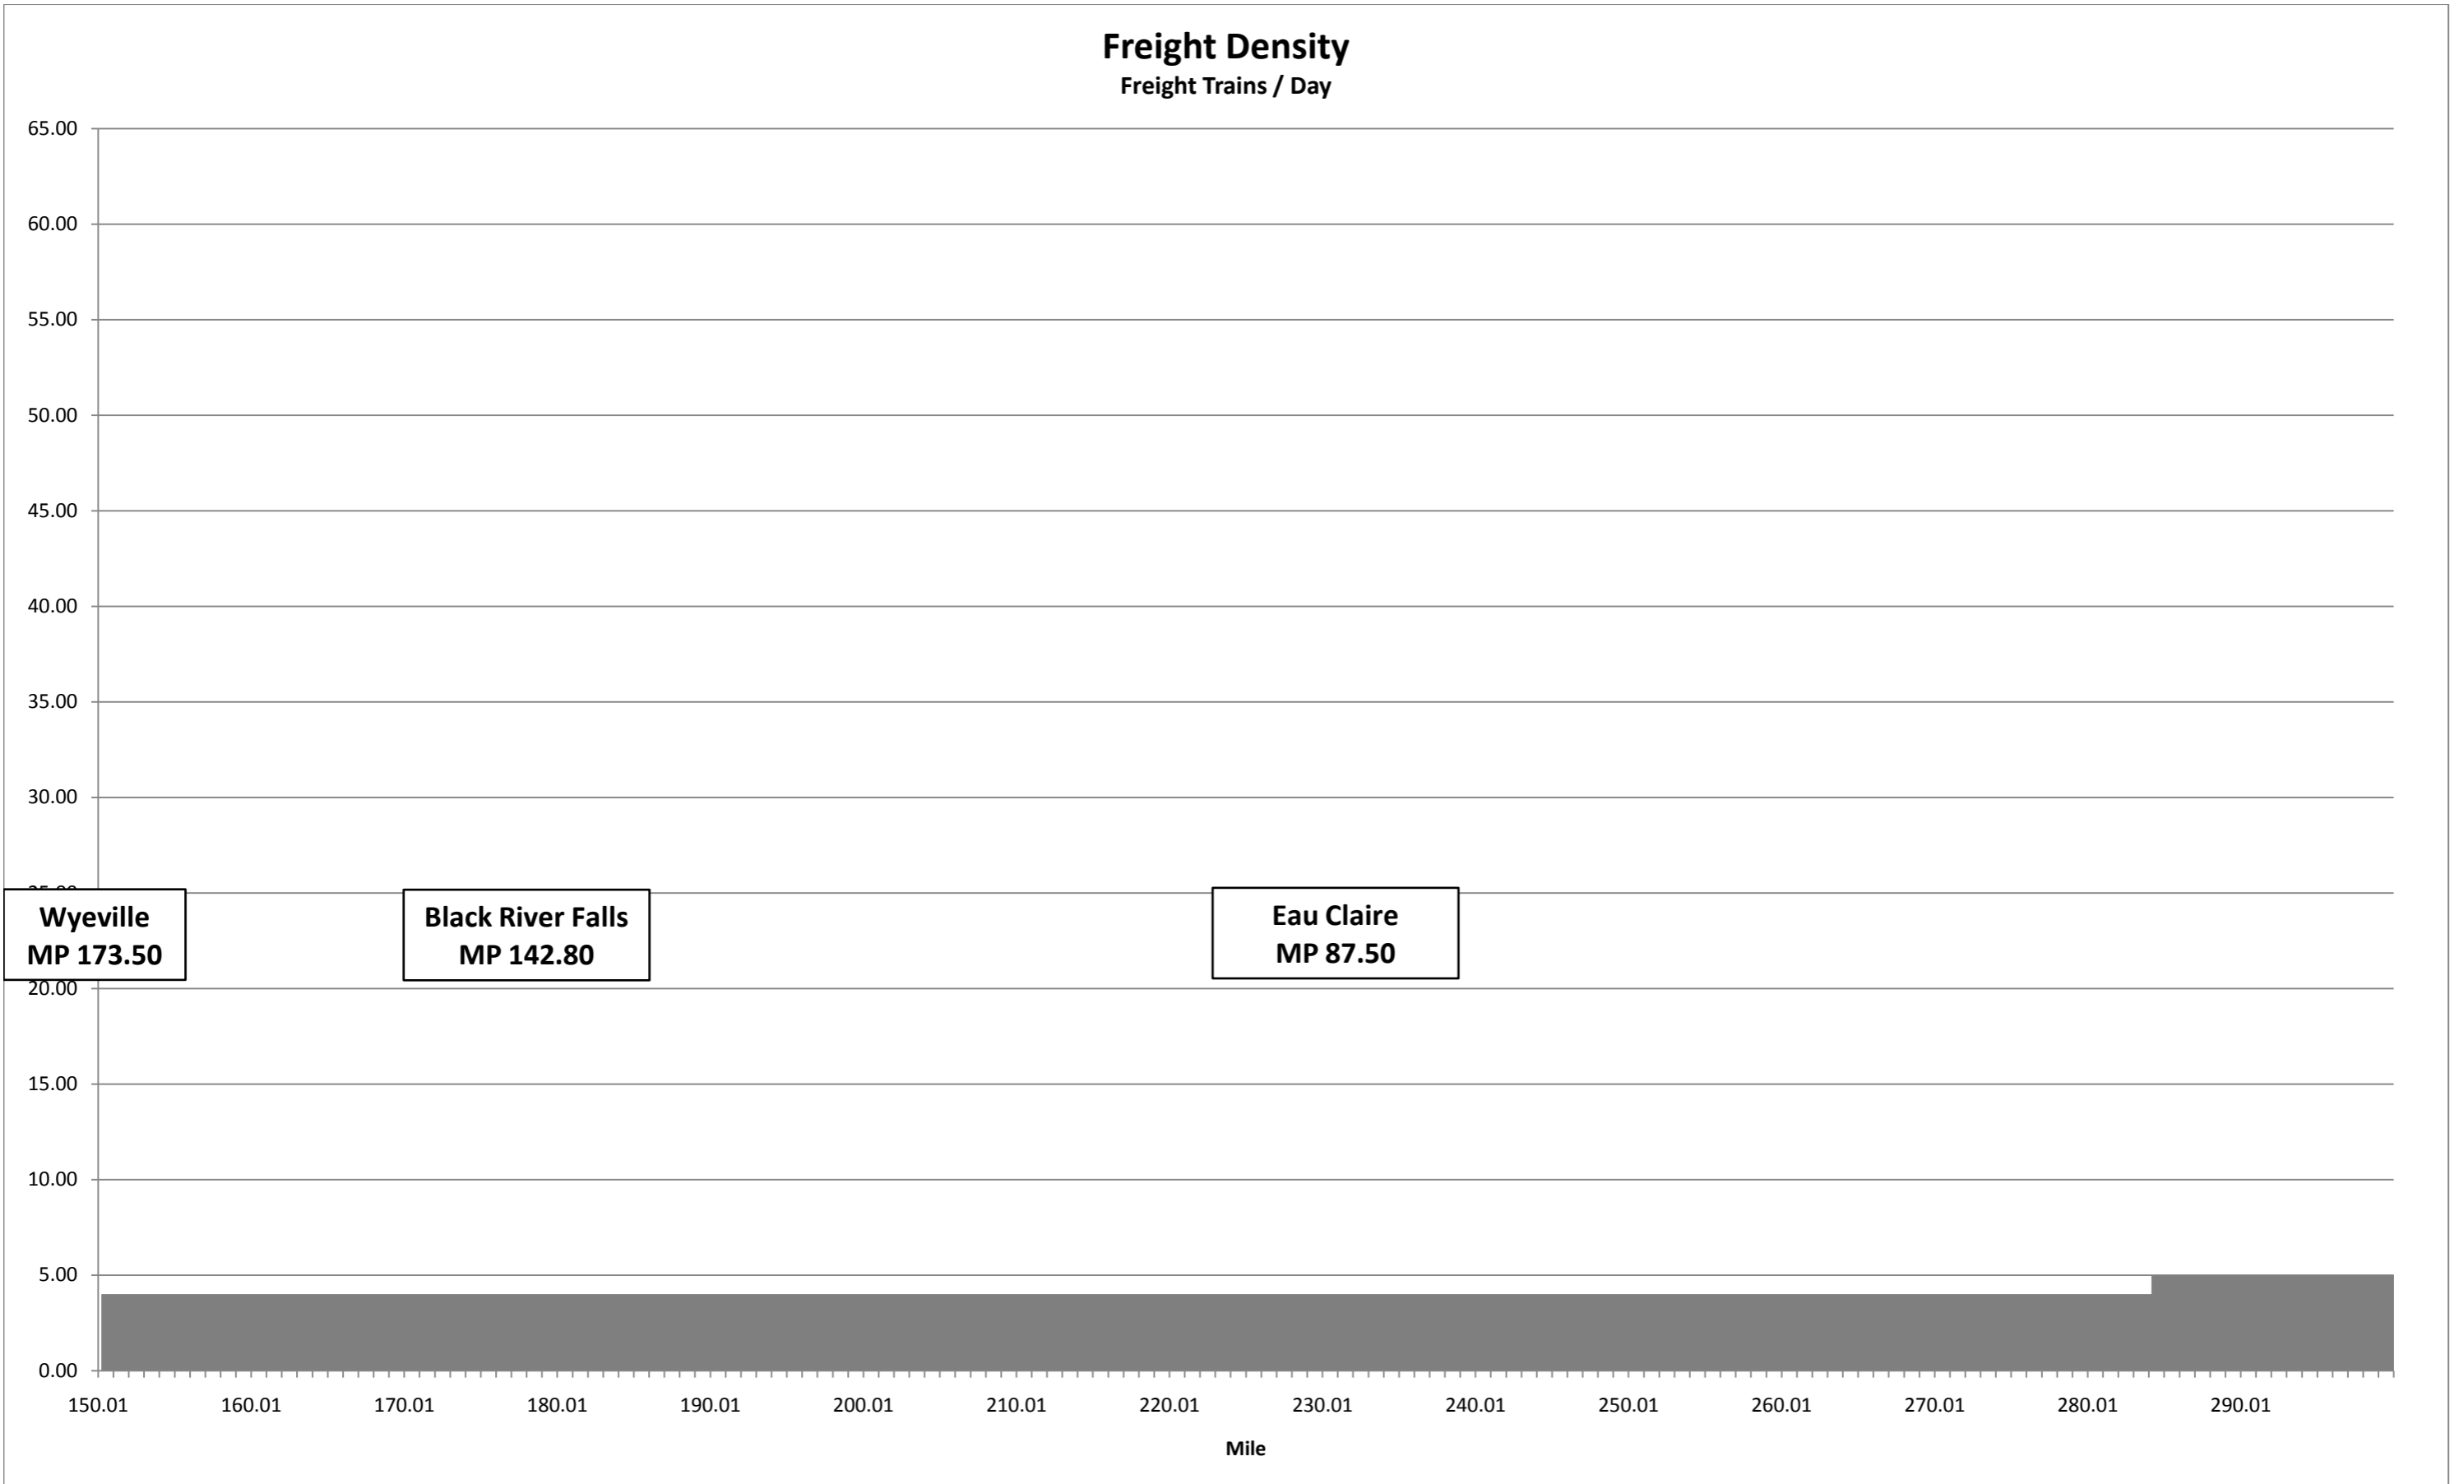

Route #10

Freight Density

Freight Trains / Day