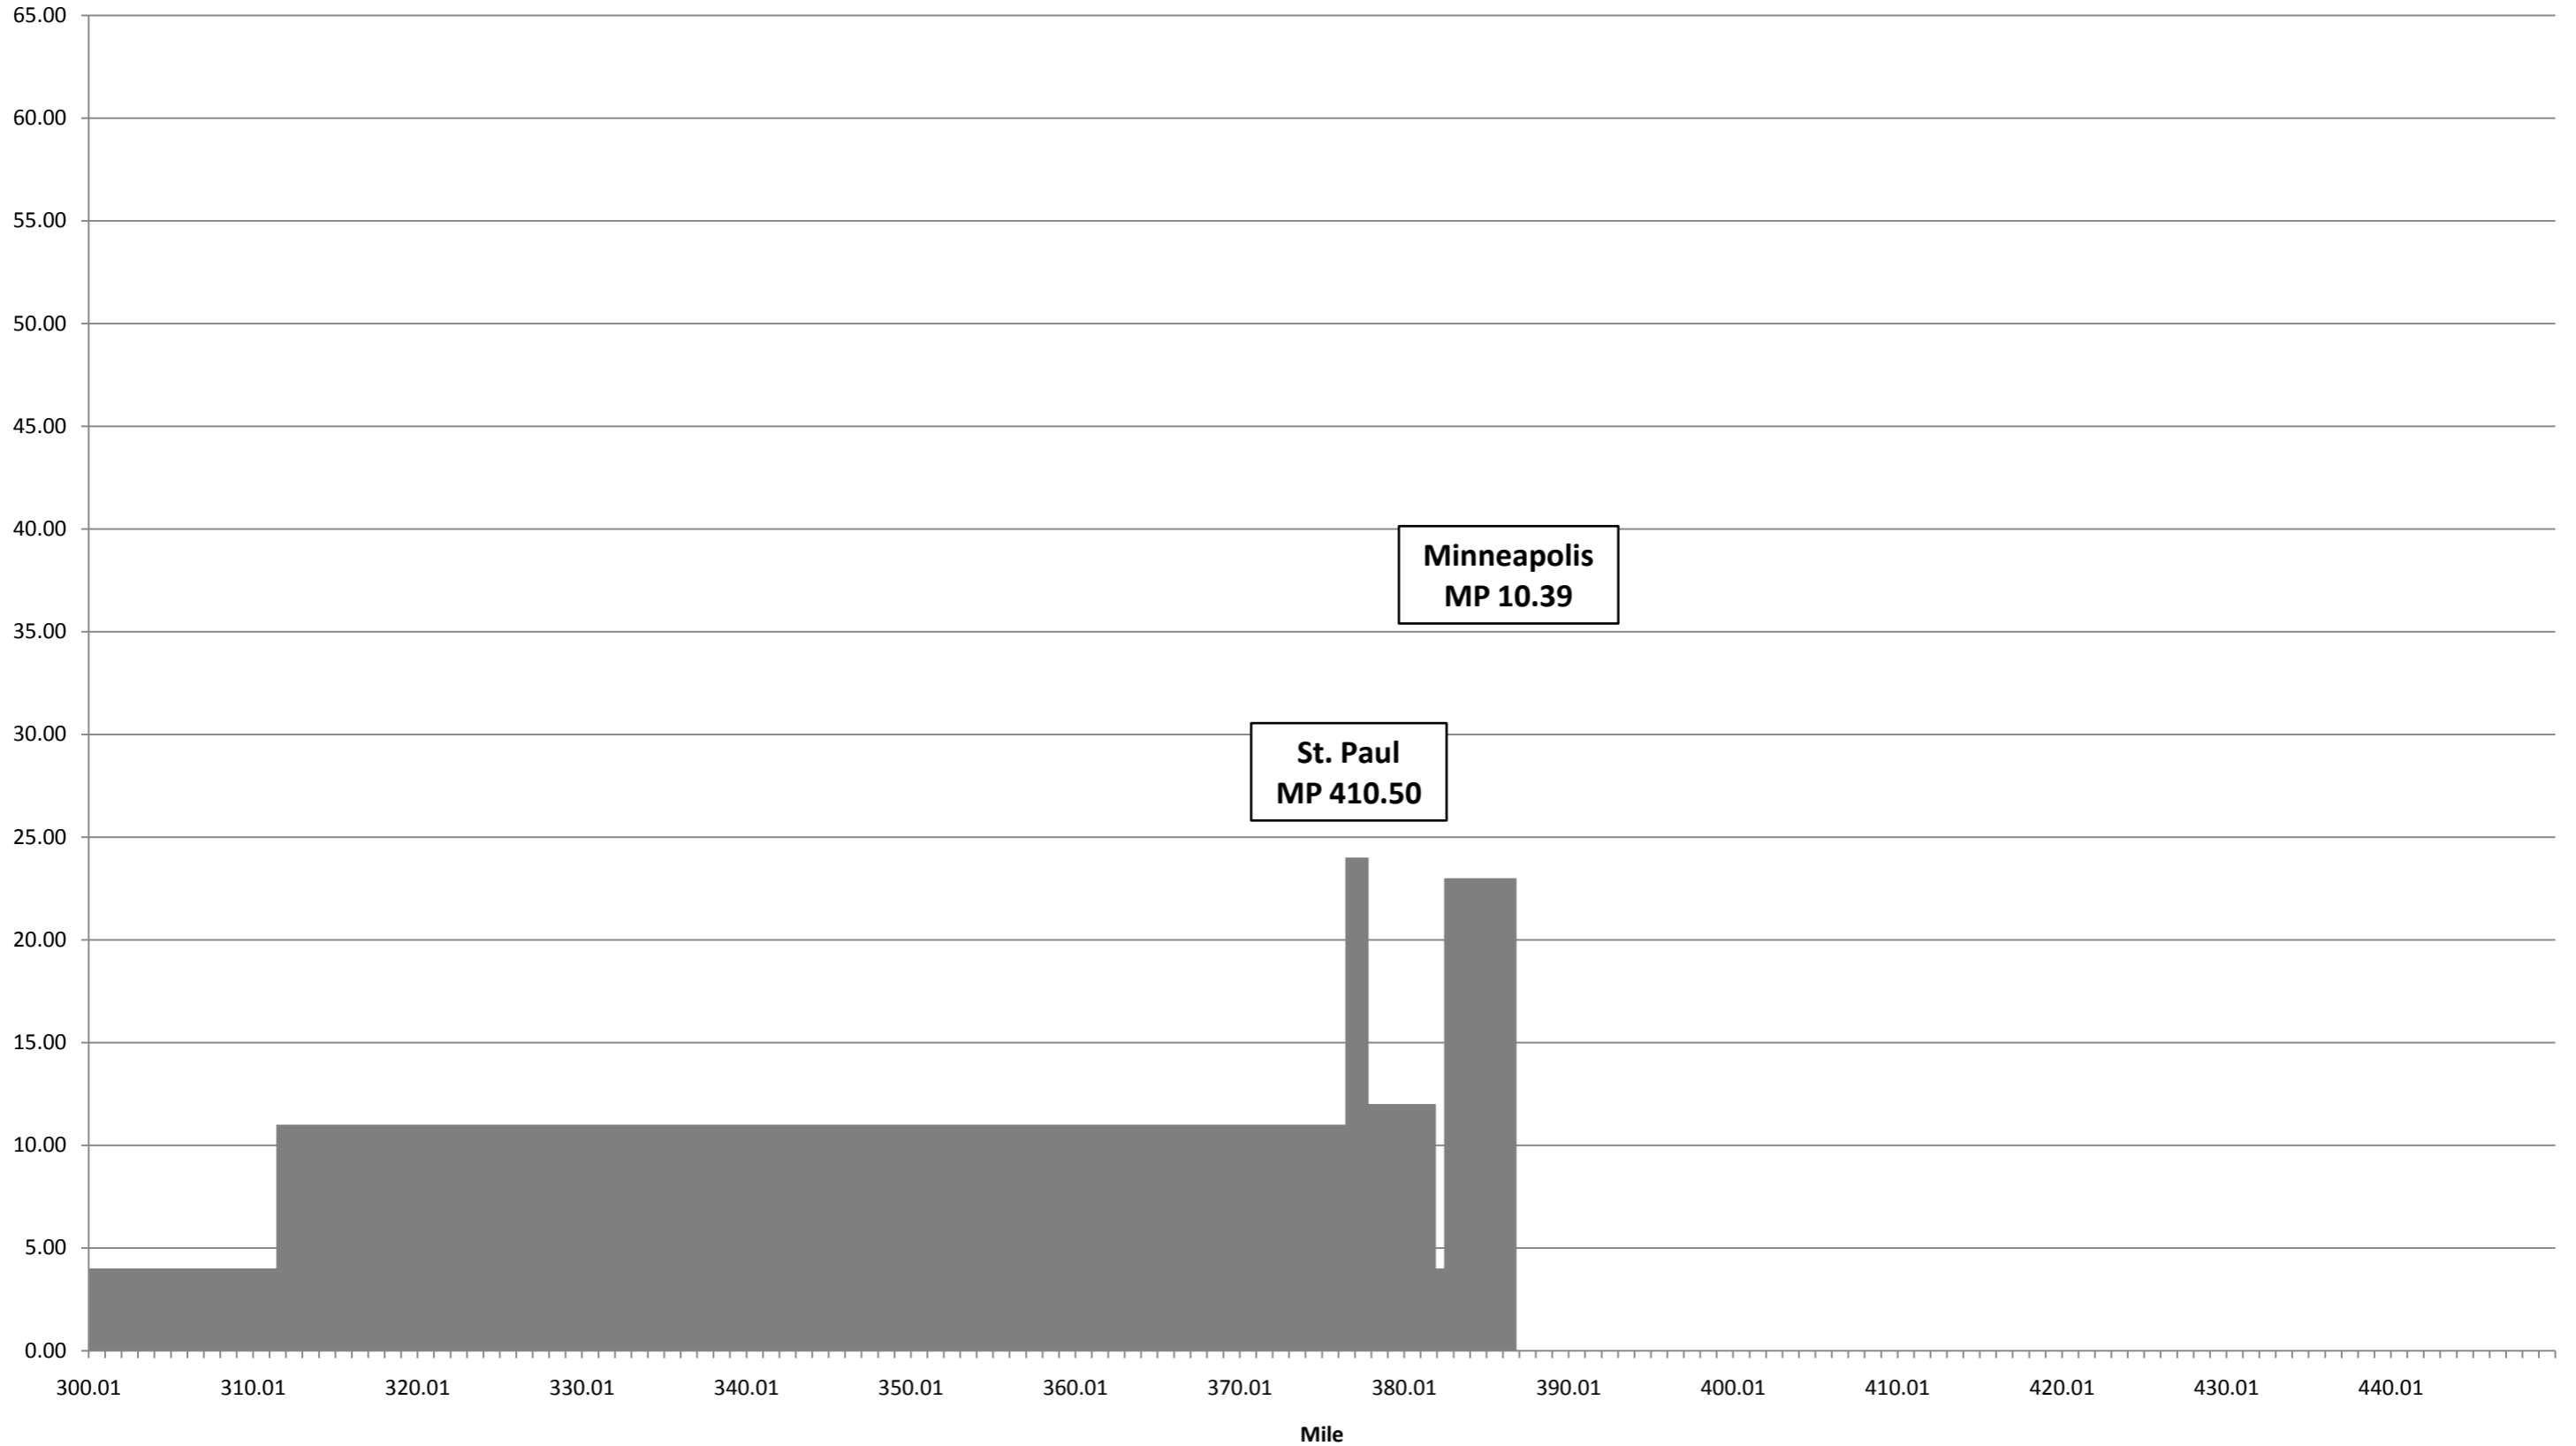

Route #2

Freight Density
Freight Trains/Day