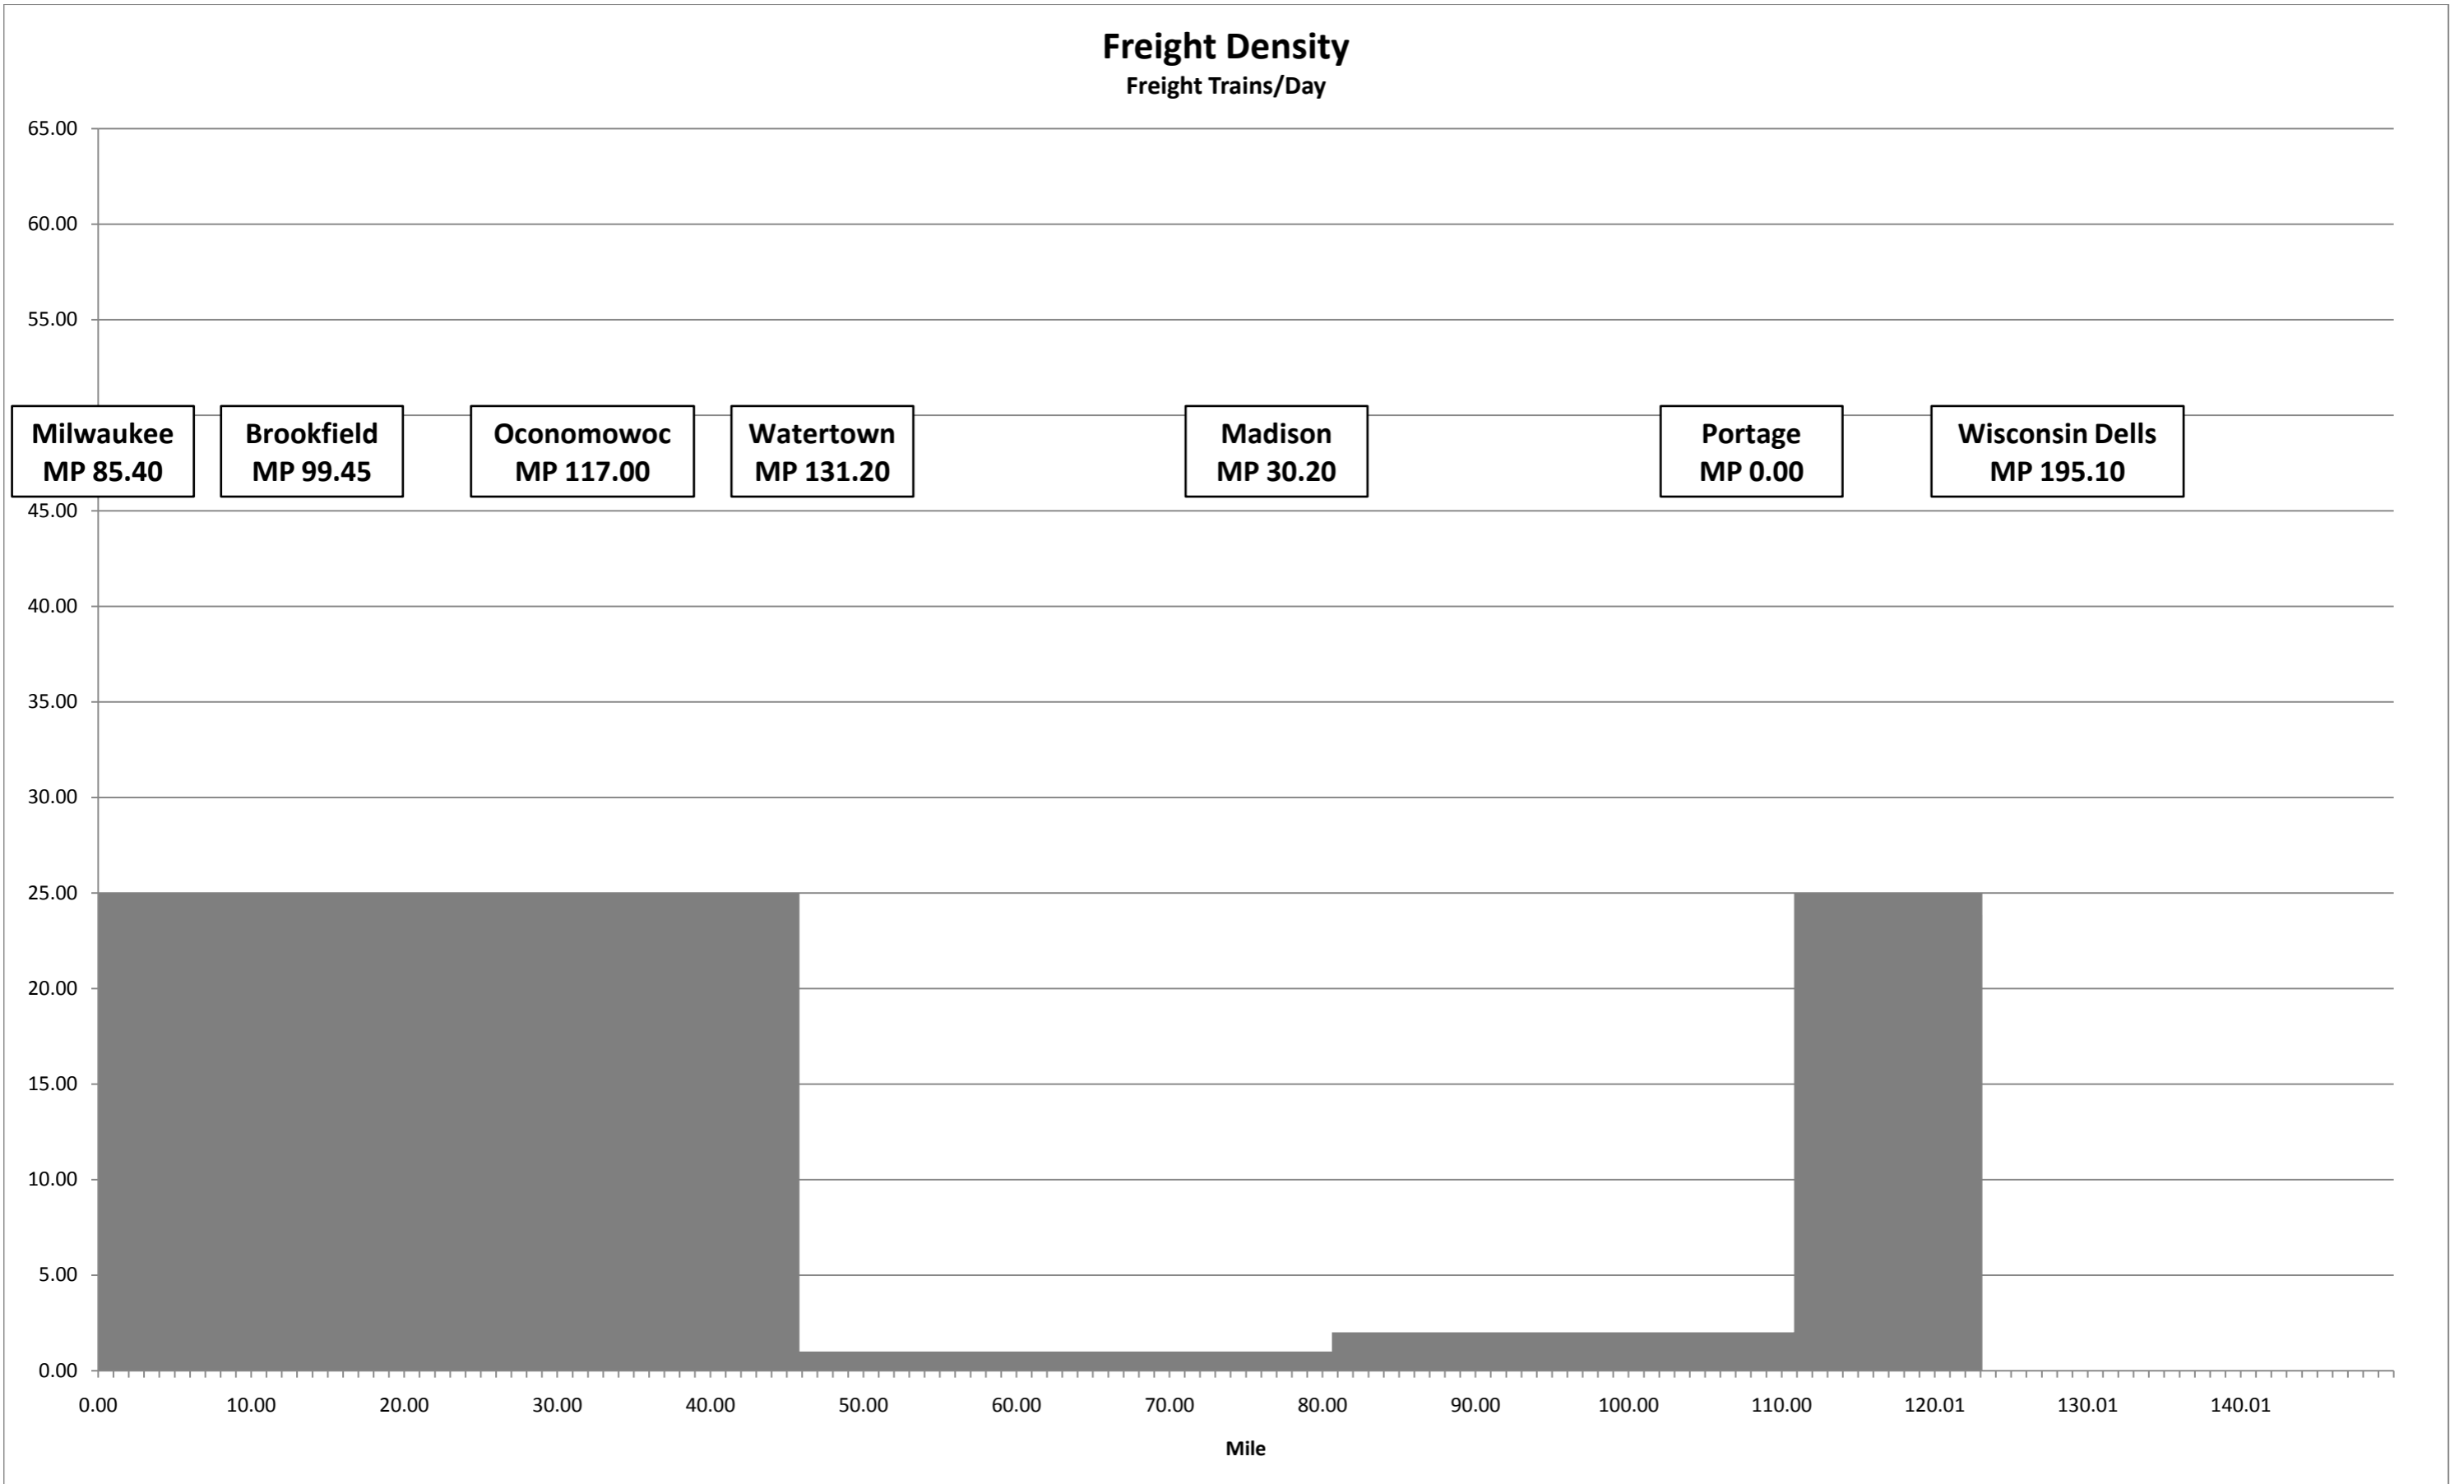

Route #4

Freight Density
Freight Trains/Day