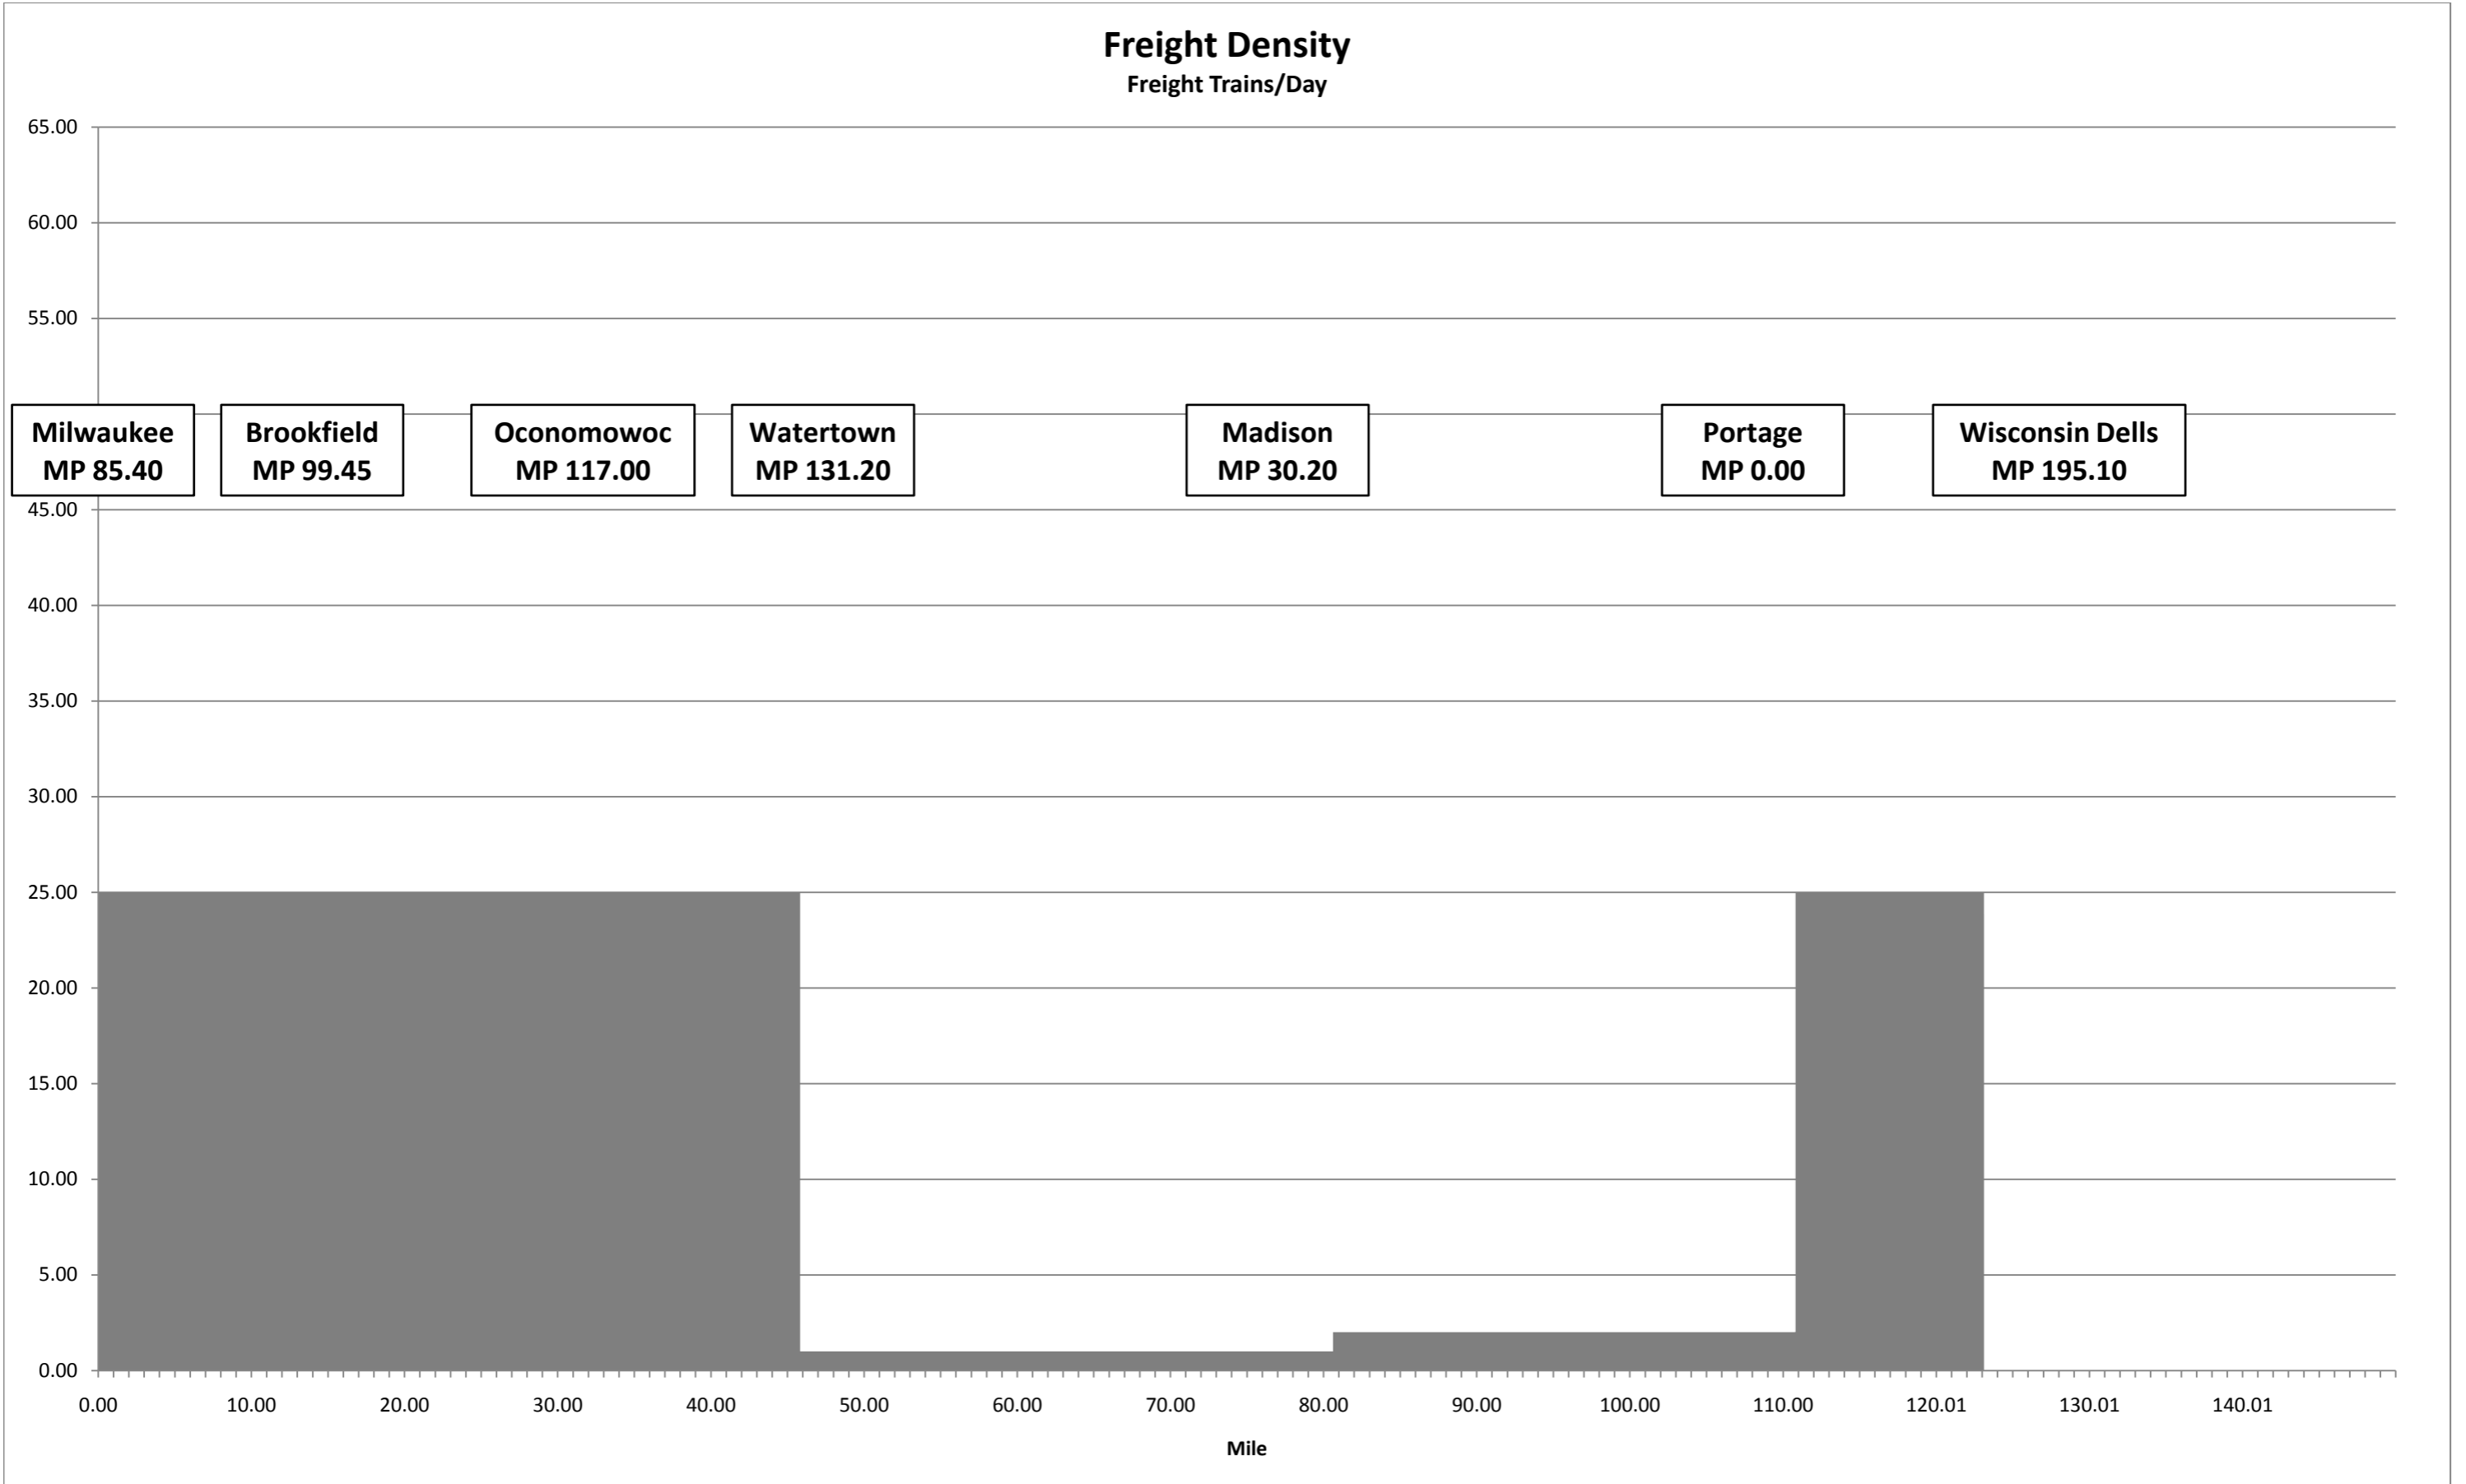

Route #5

Freight Density
Freight Trains/Day