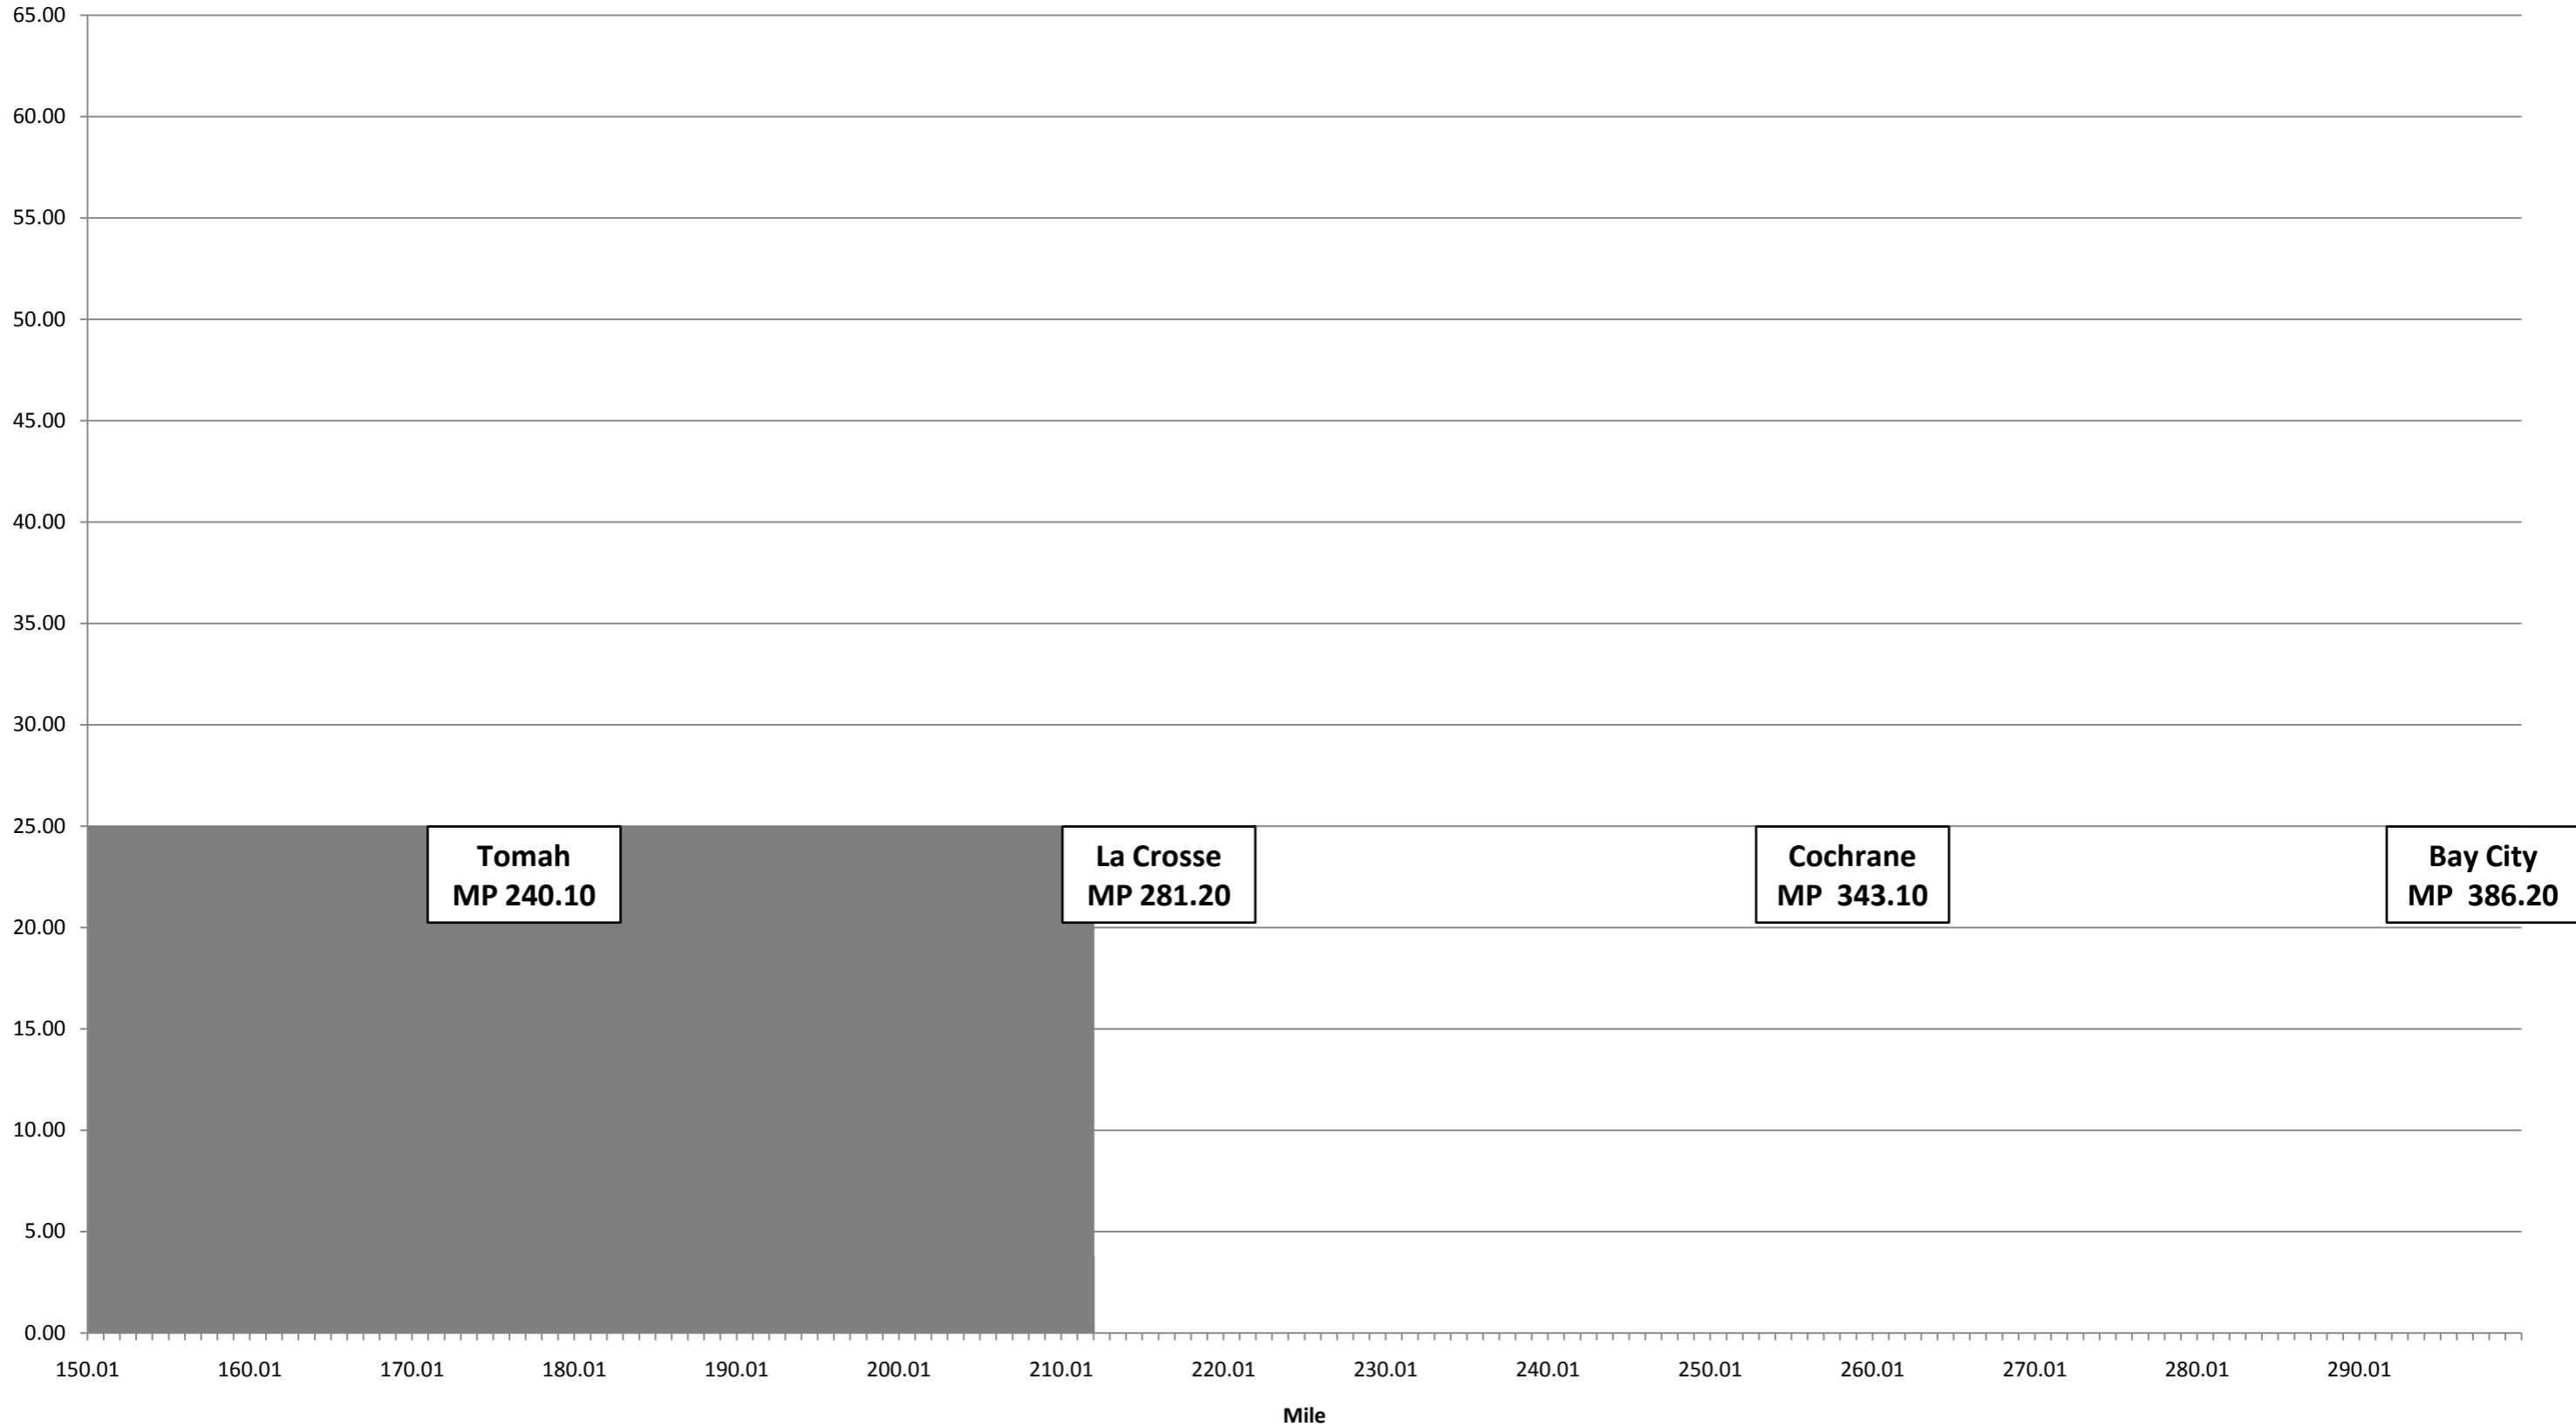

Route #6

Freight Density
Freight Trains / Day