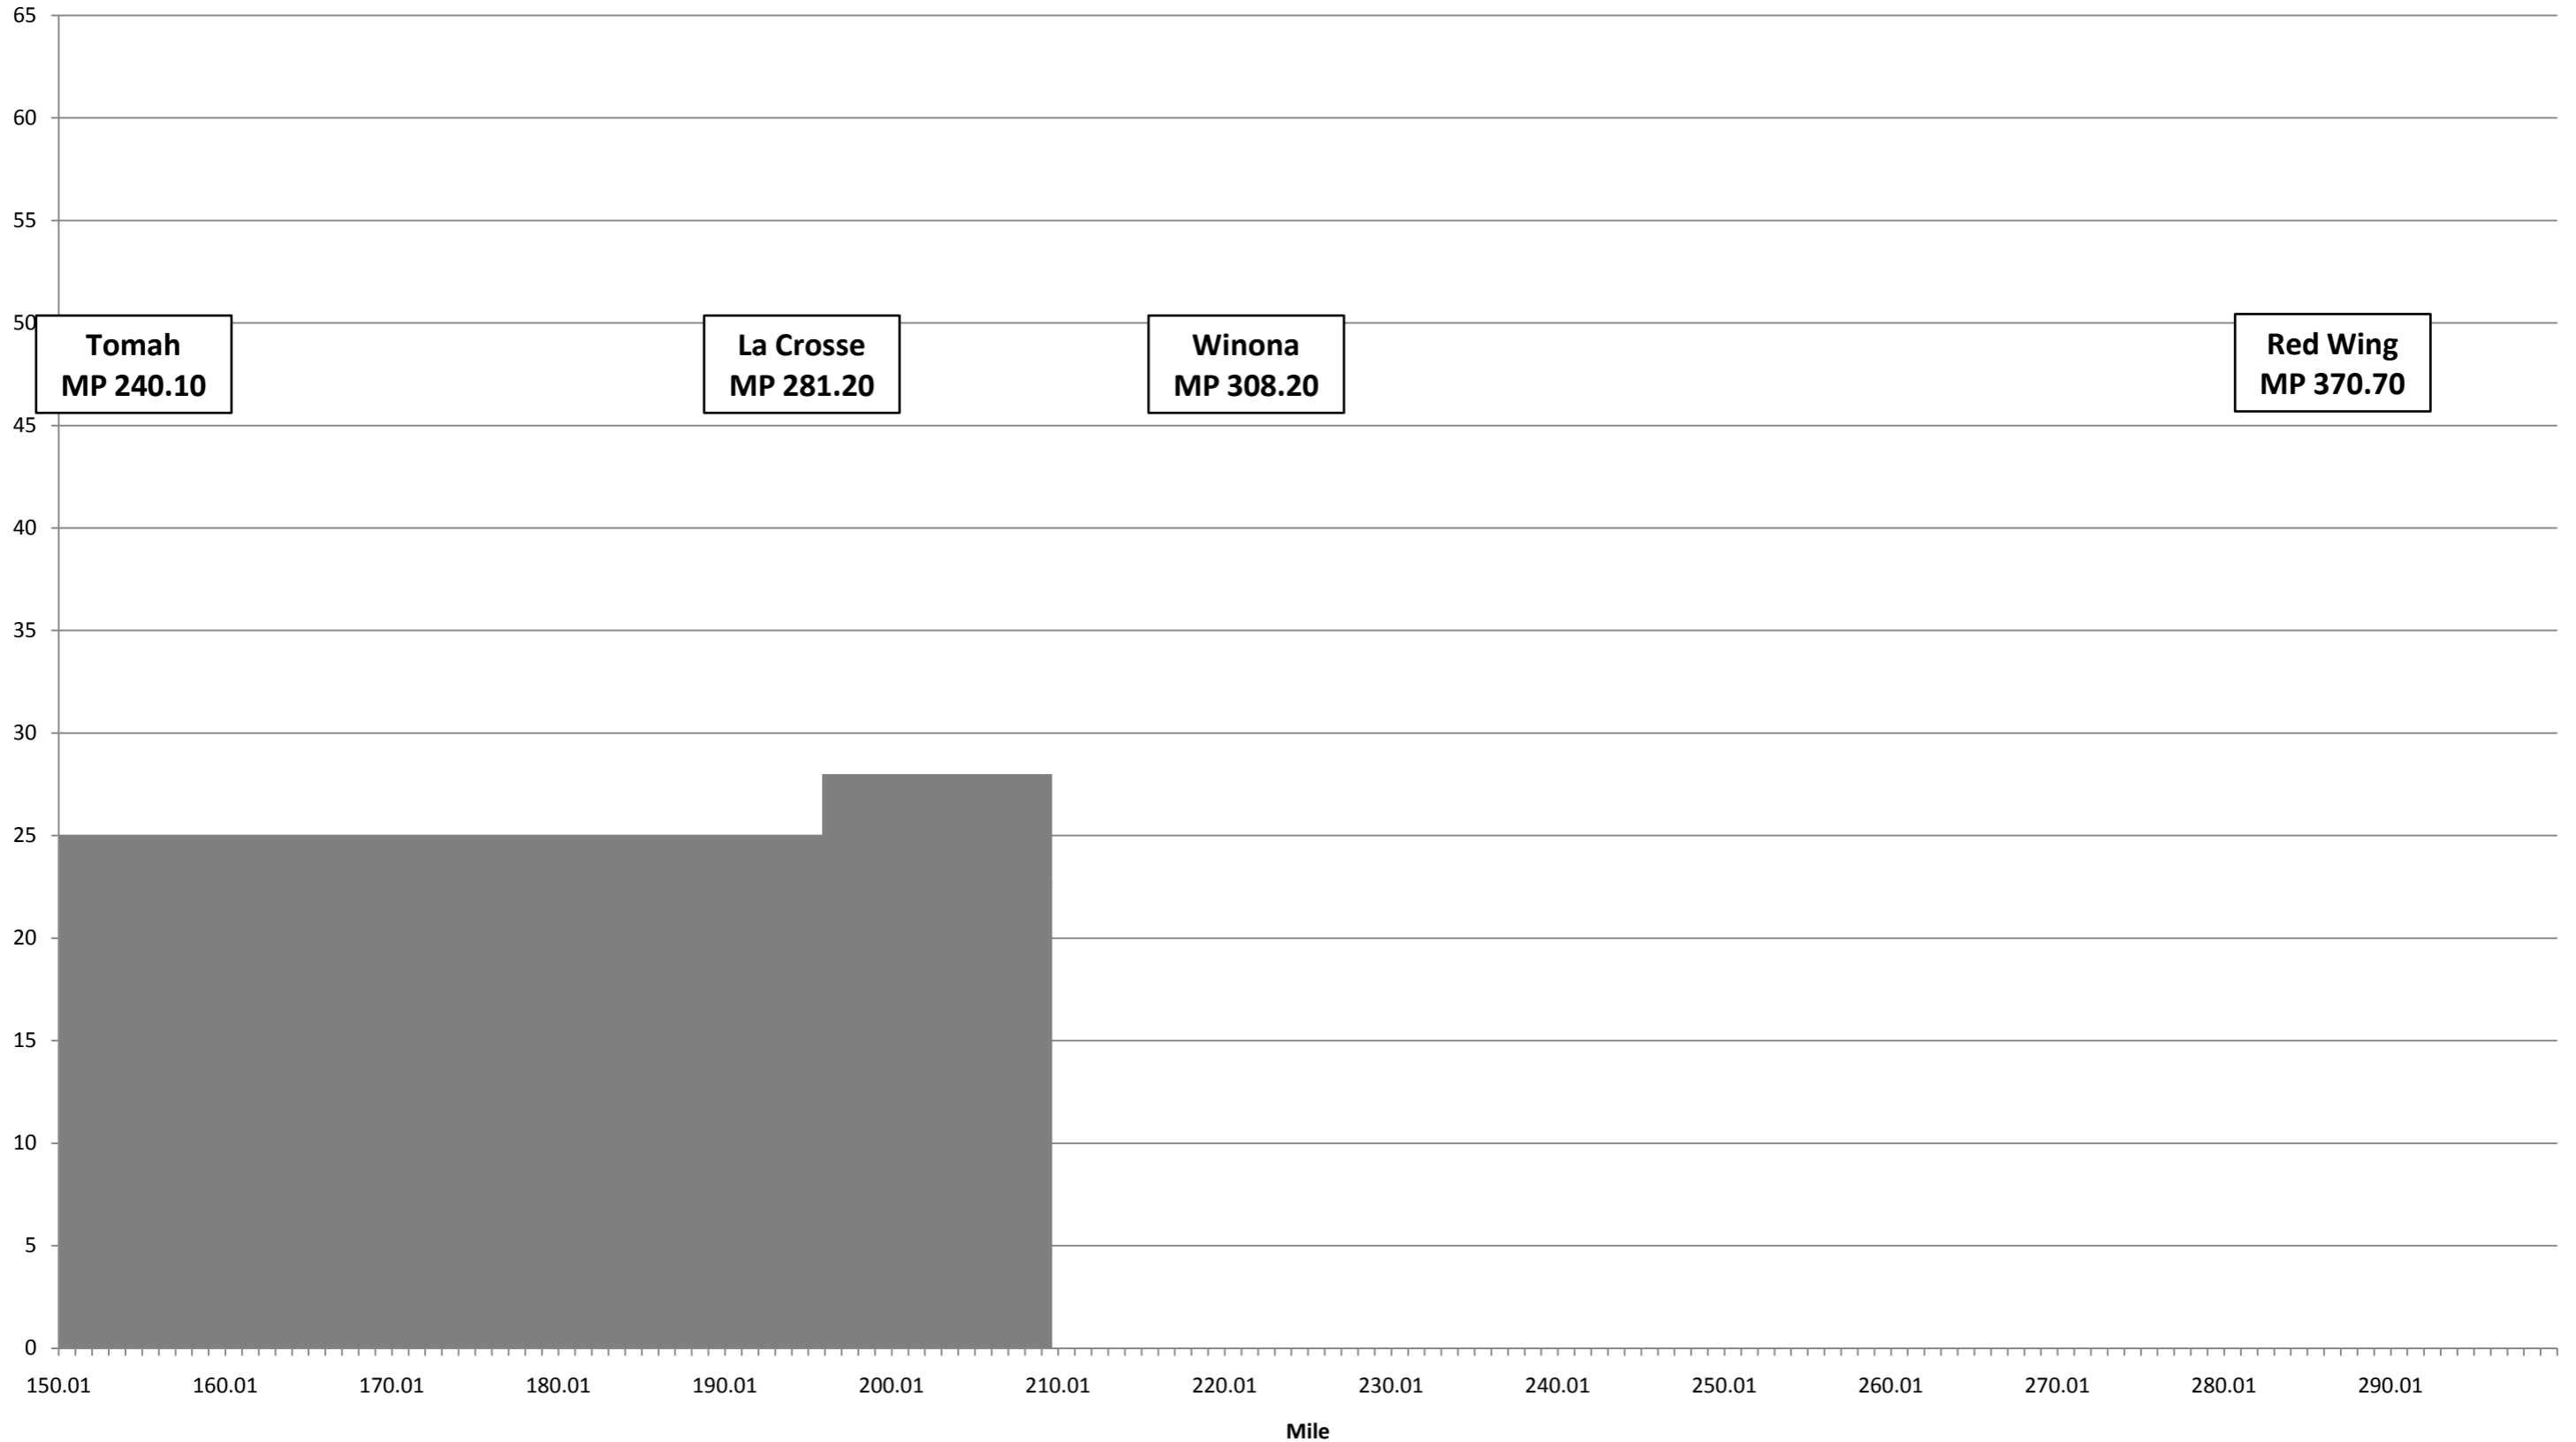

Route #1

Freight Density
Freight Trains/Day