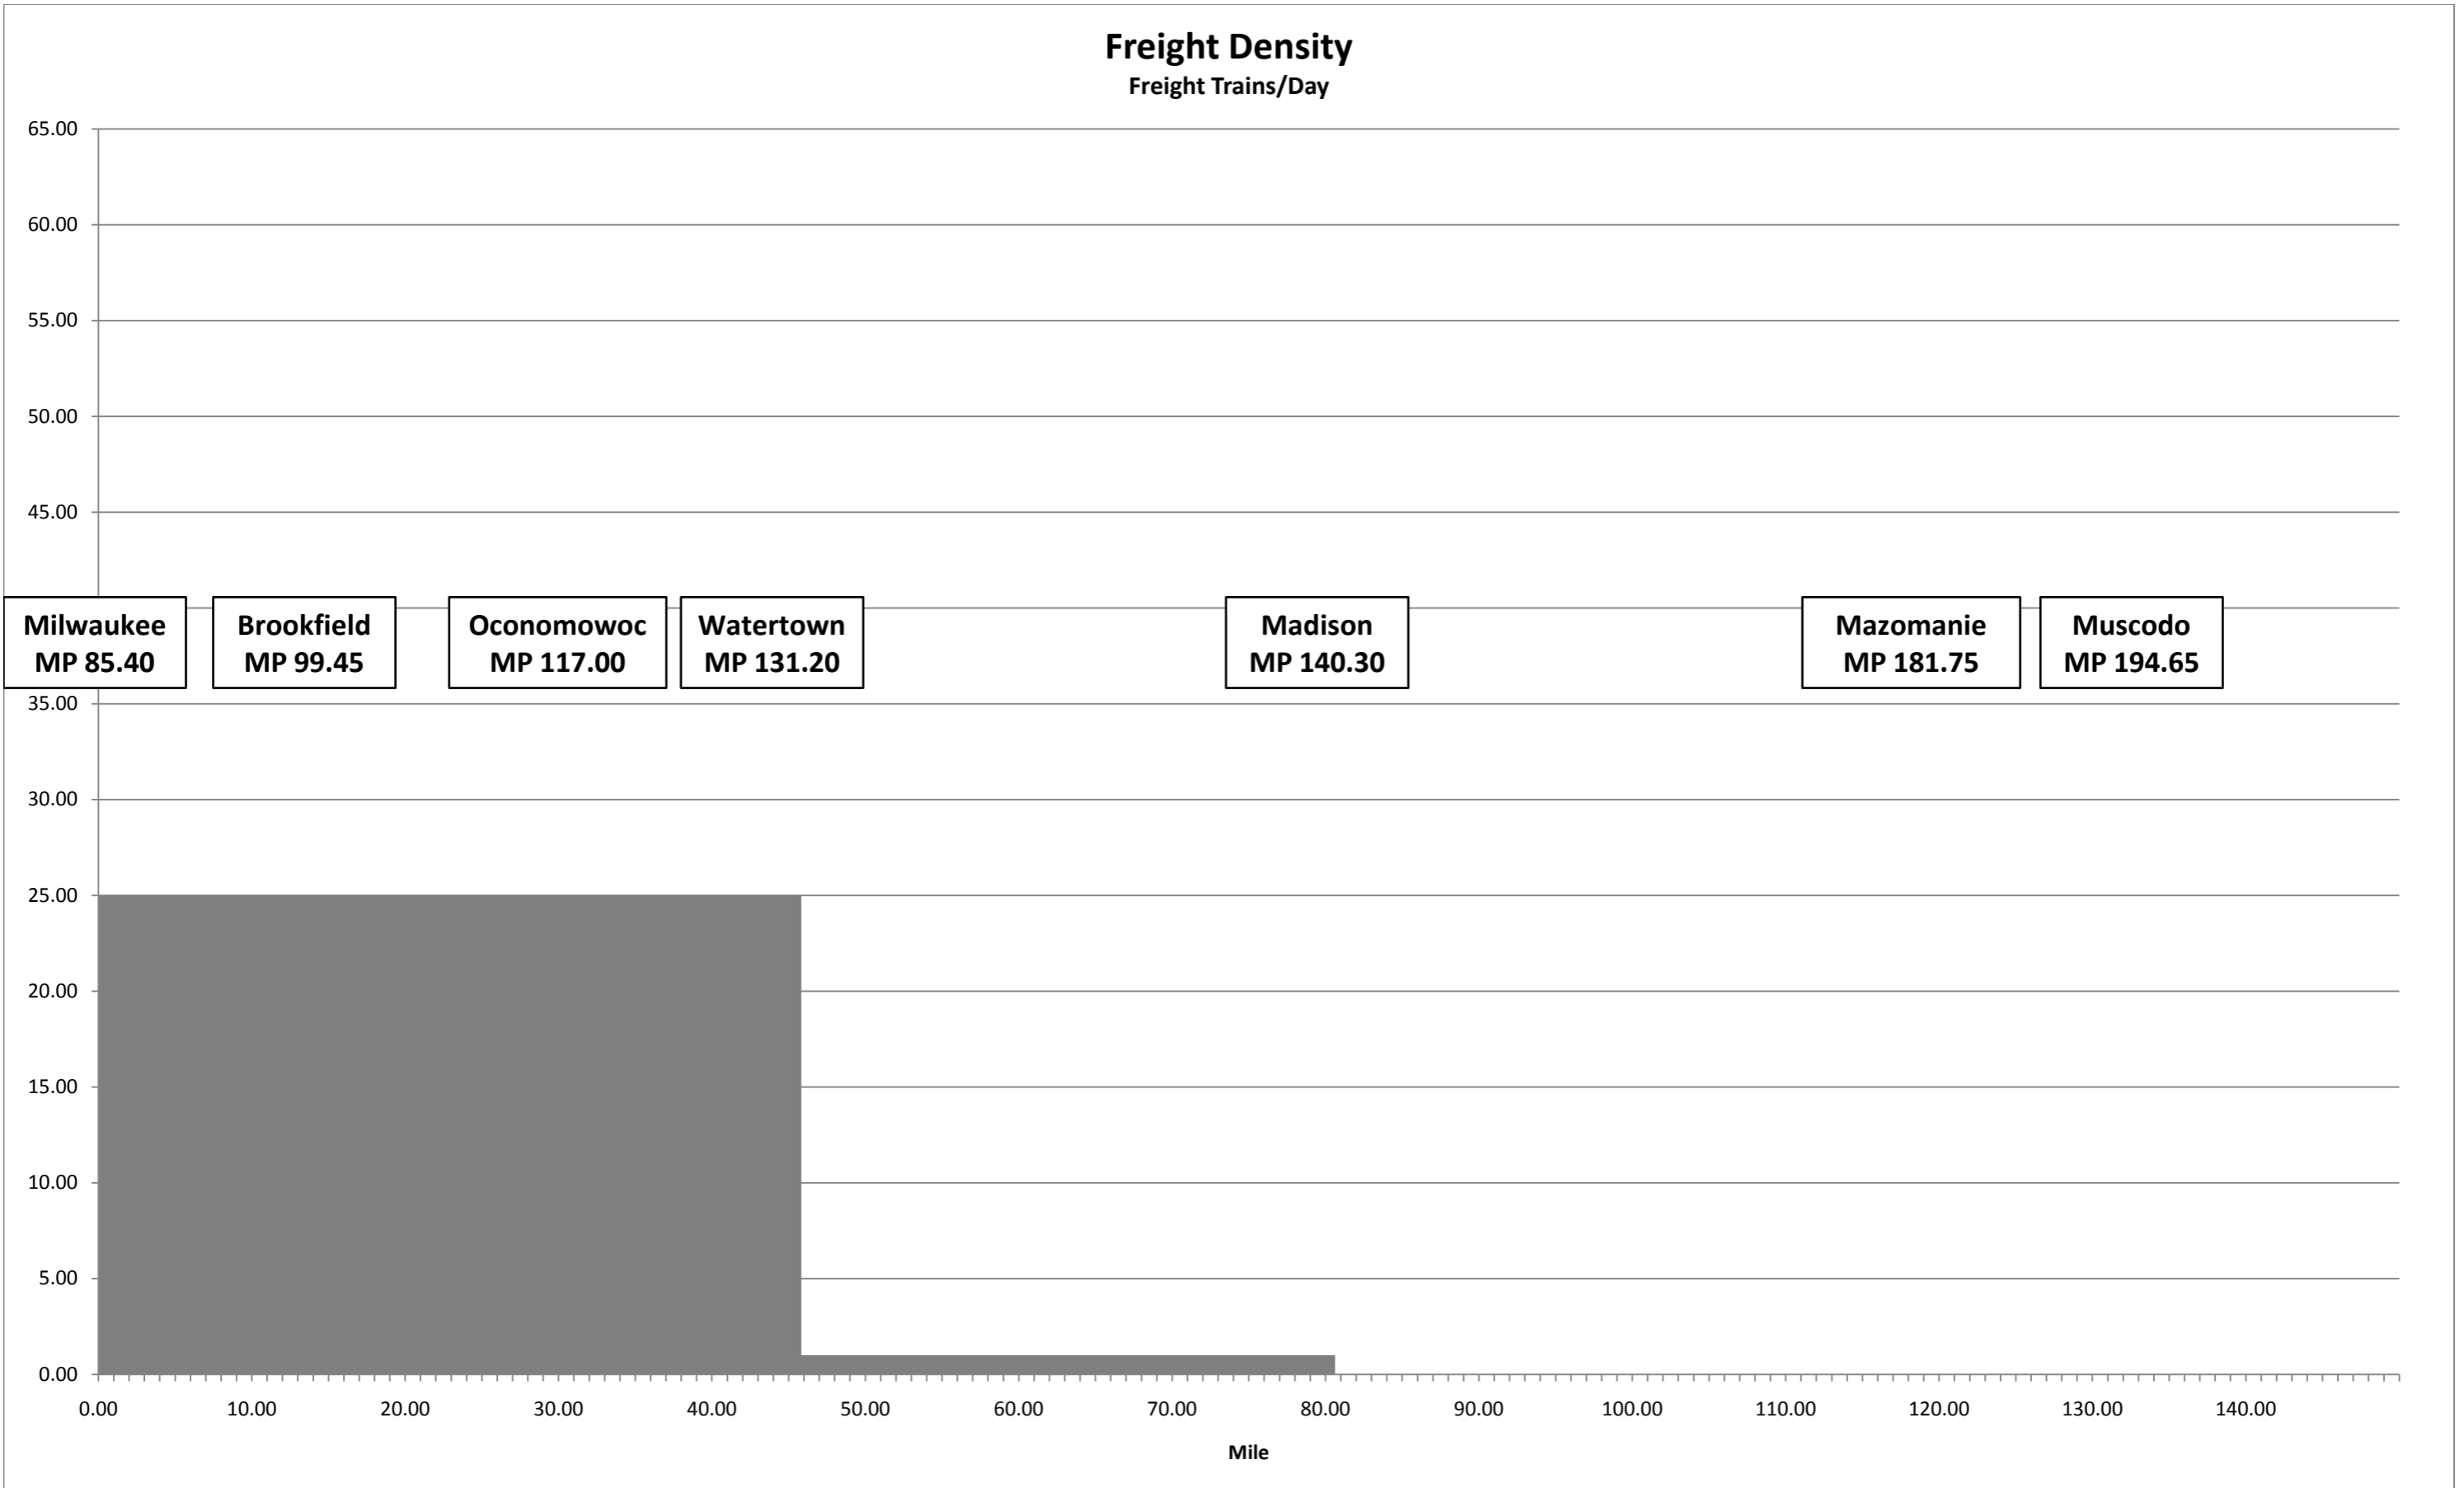

Route #7

Freight Density
Freight Trains/Day