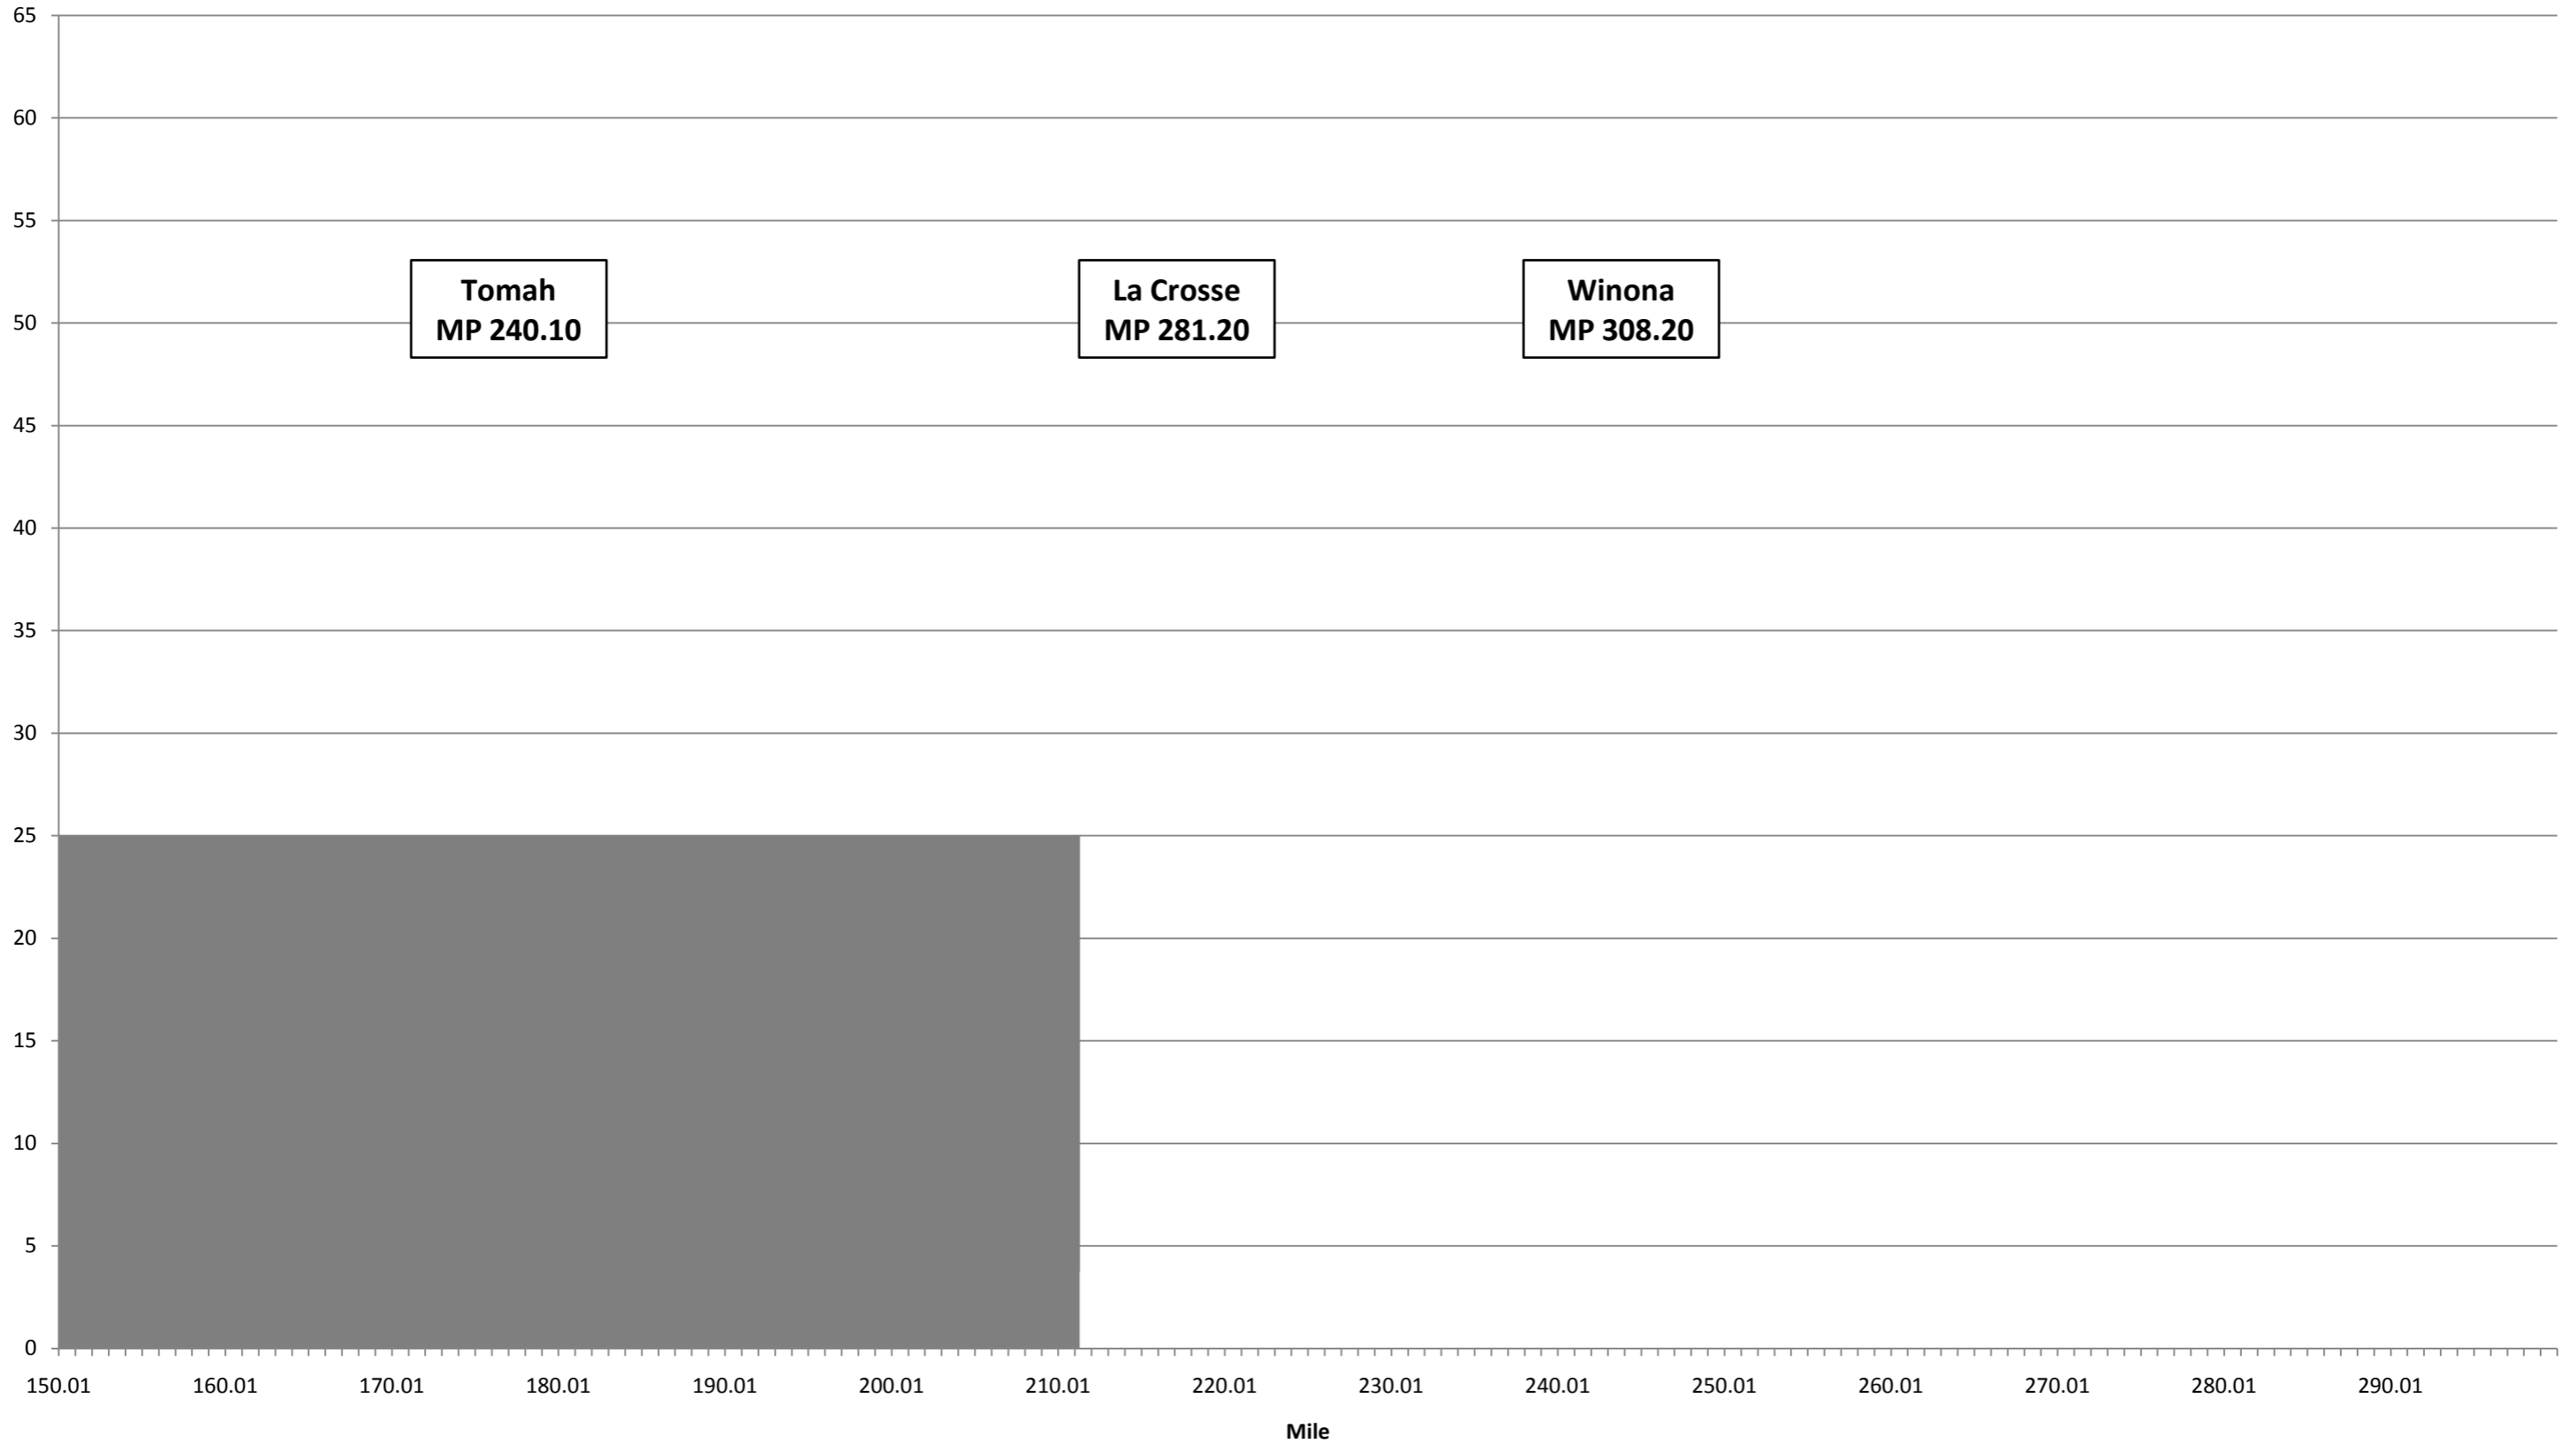

Route #4

Freight Density
Freight Trains/Day