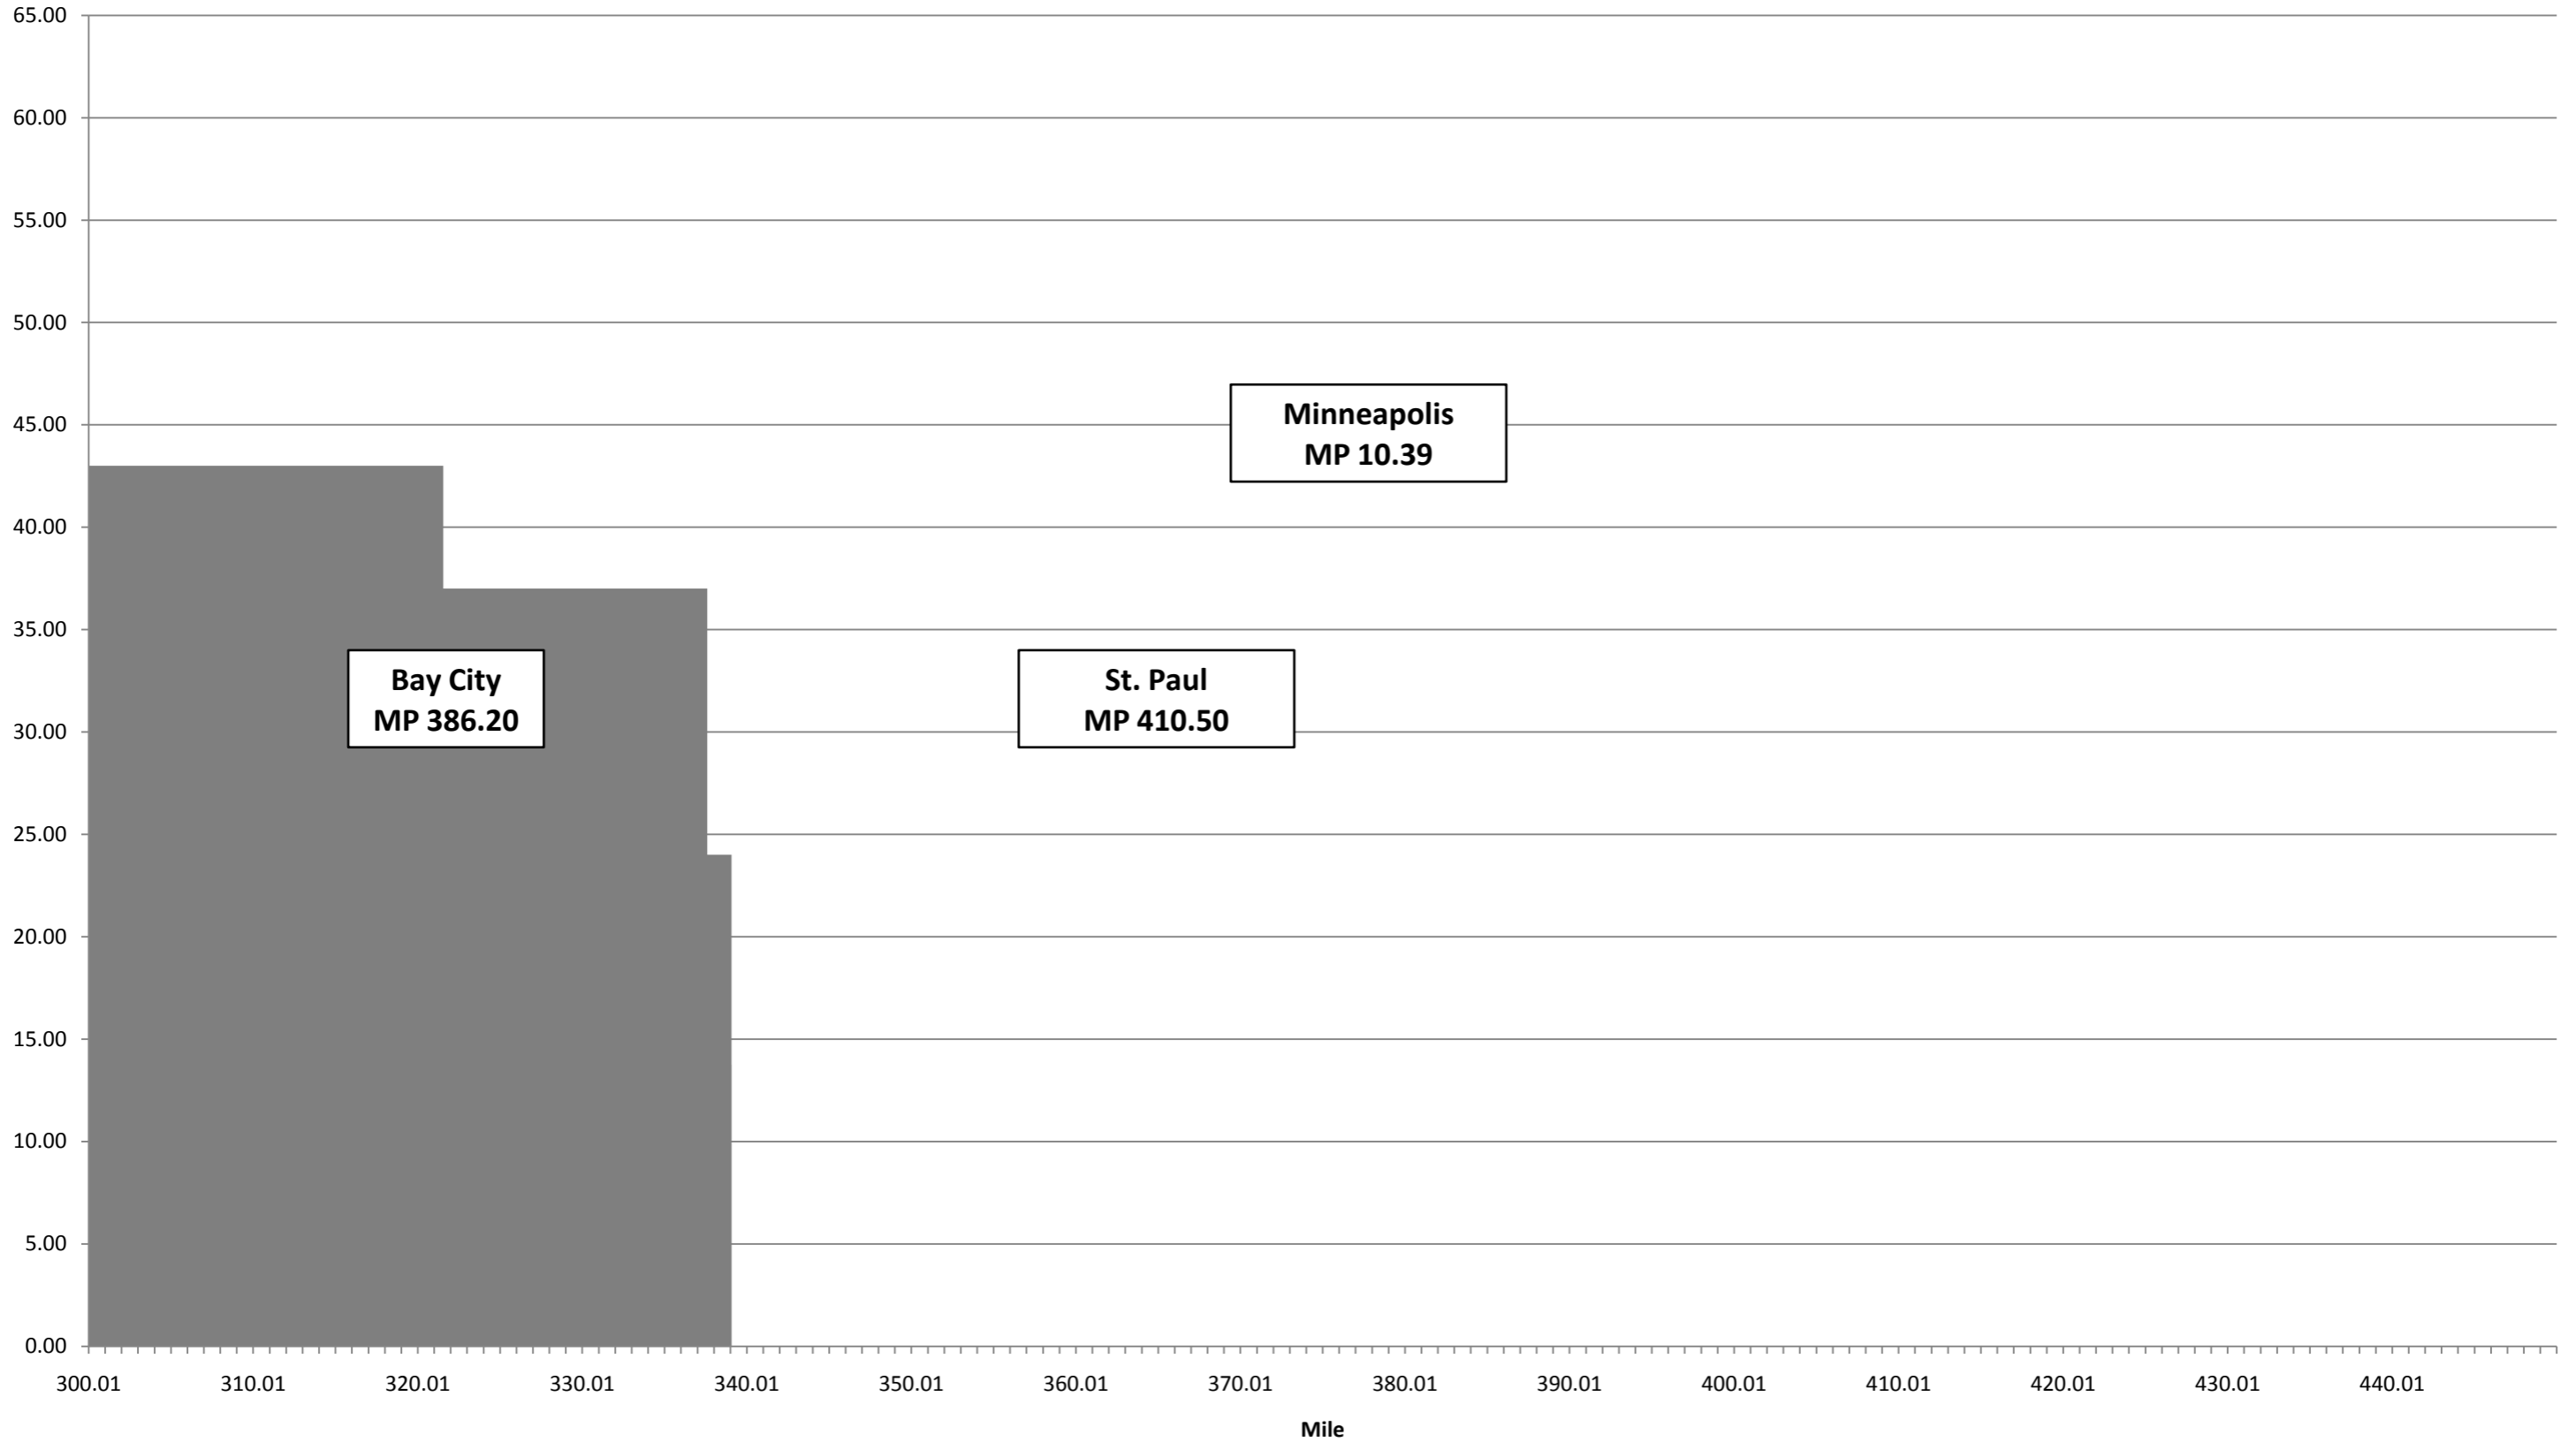

Route #9

Freight Density
Freight Trains/Day