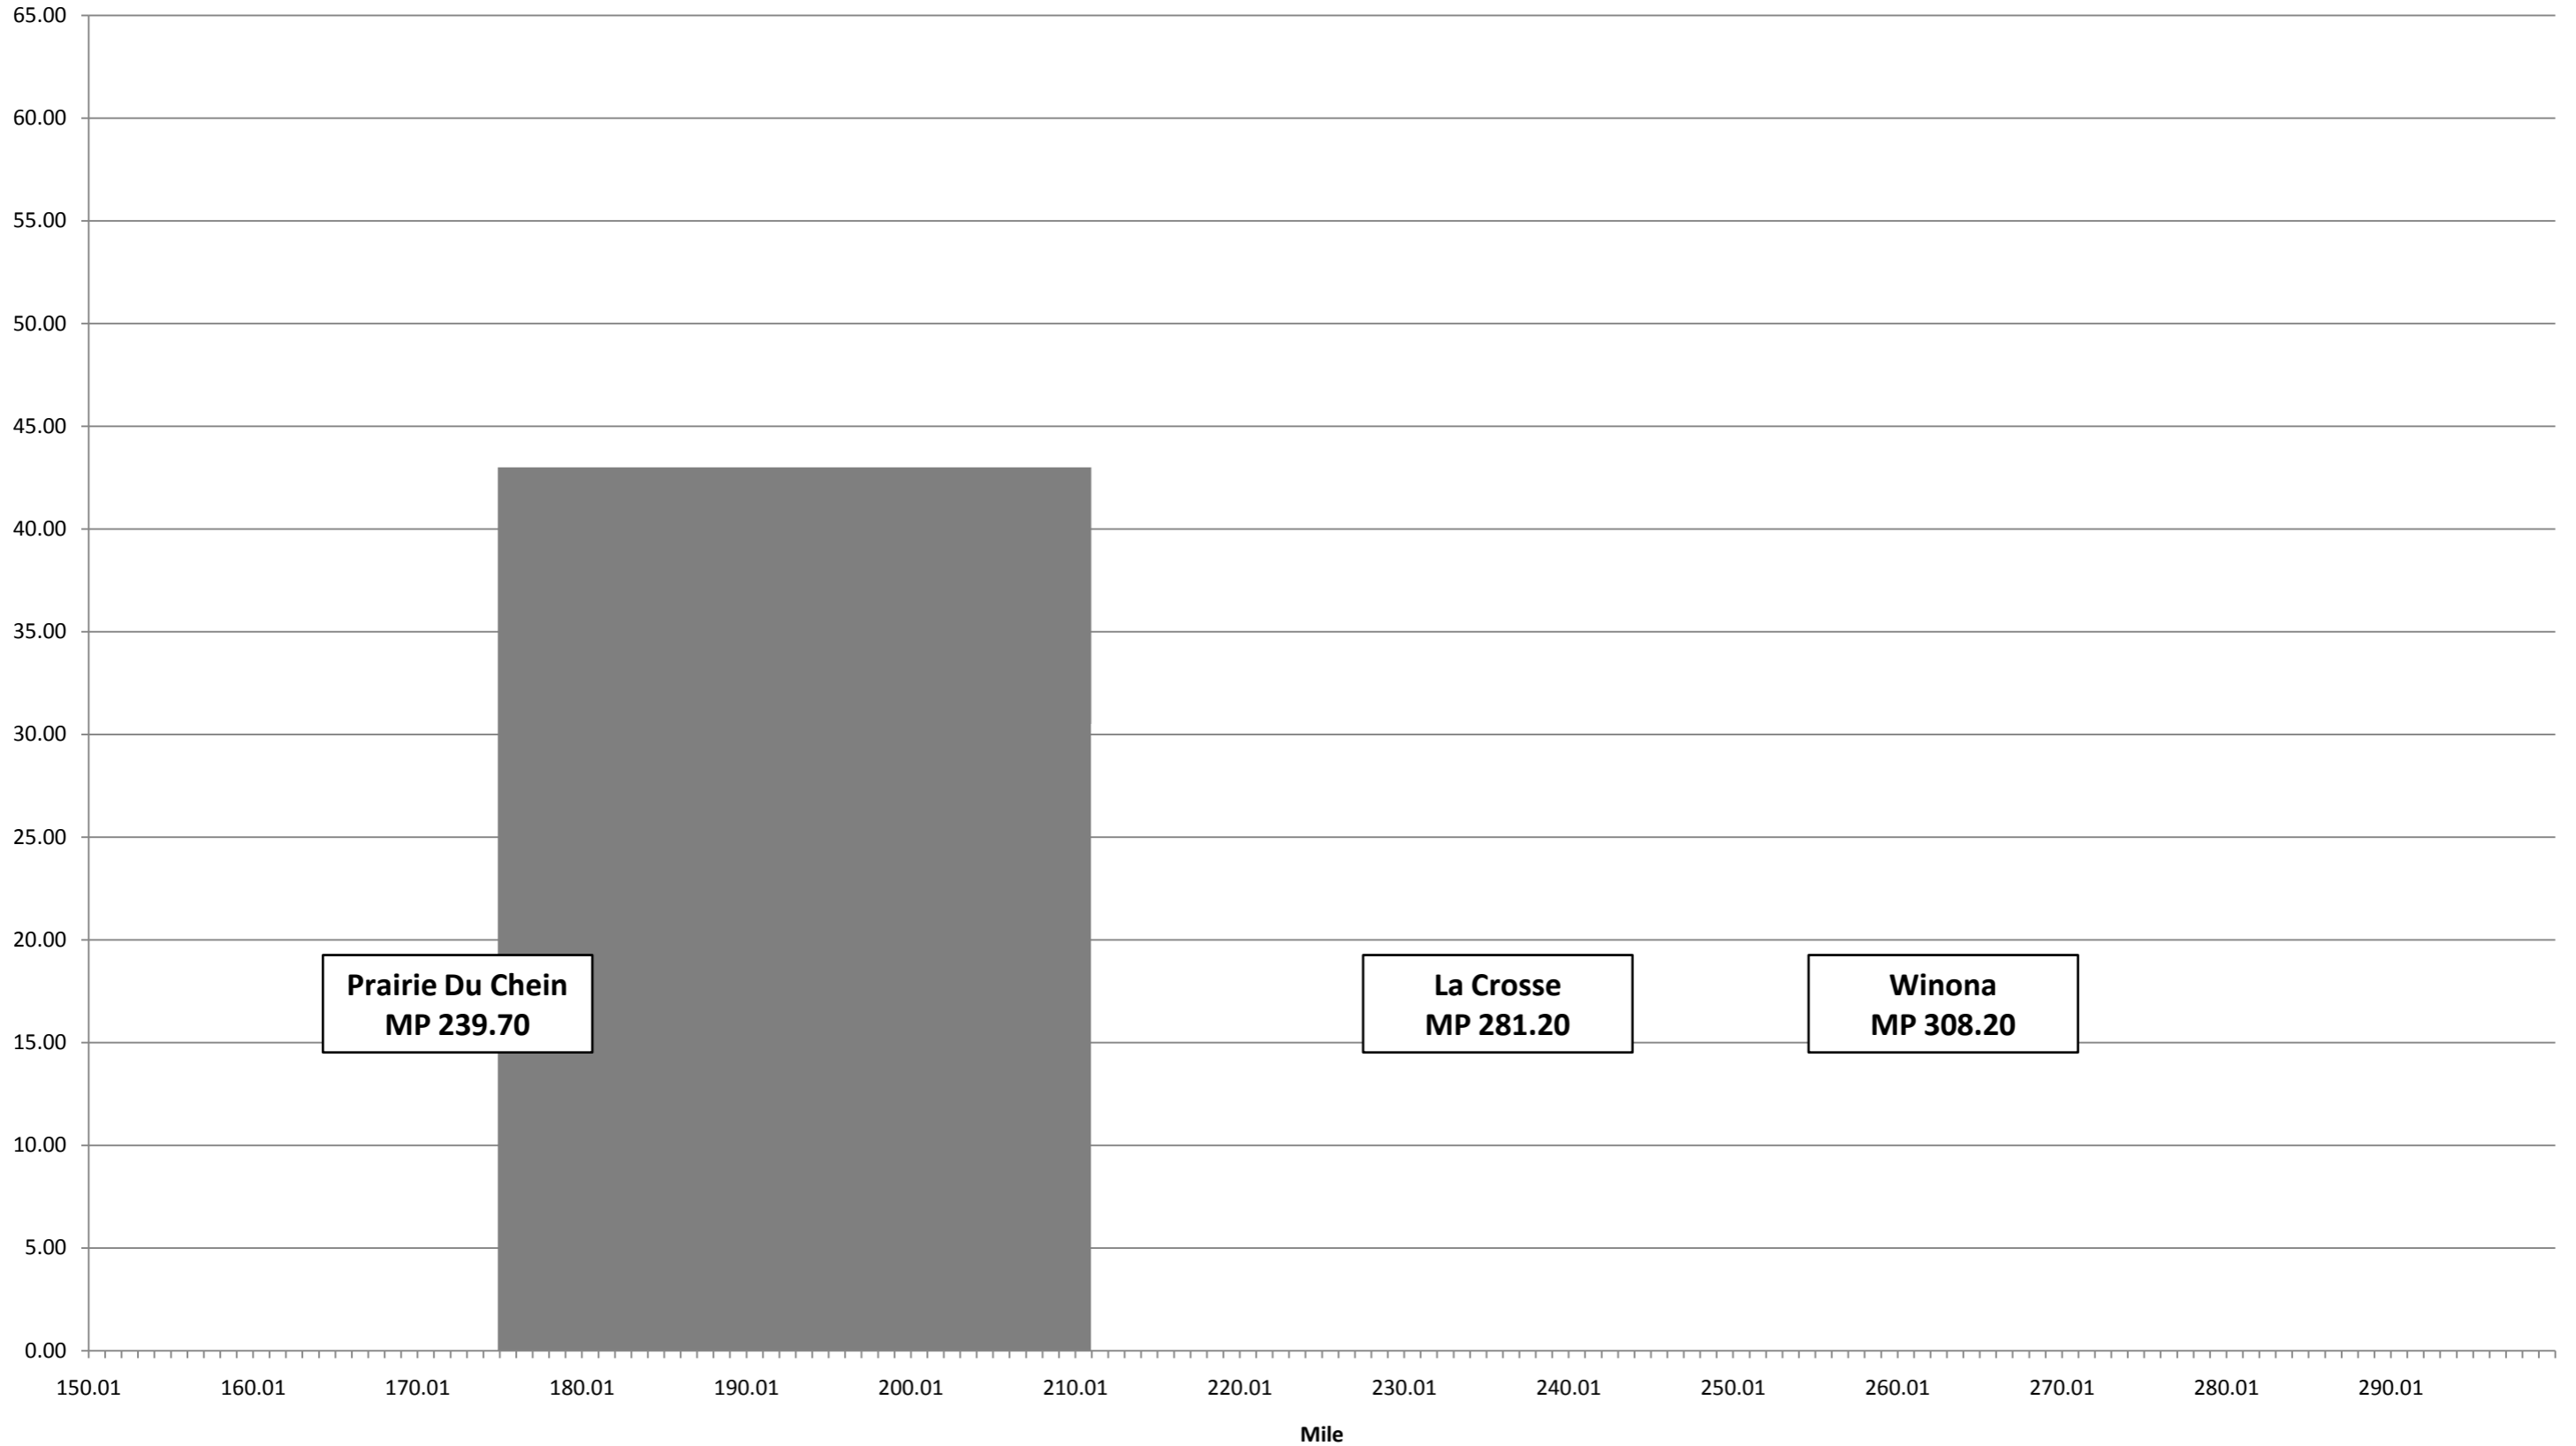

Route #7

Fright Density
Freight Trains/Day