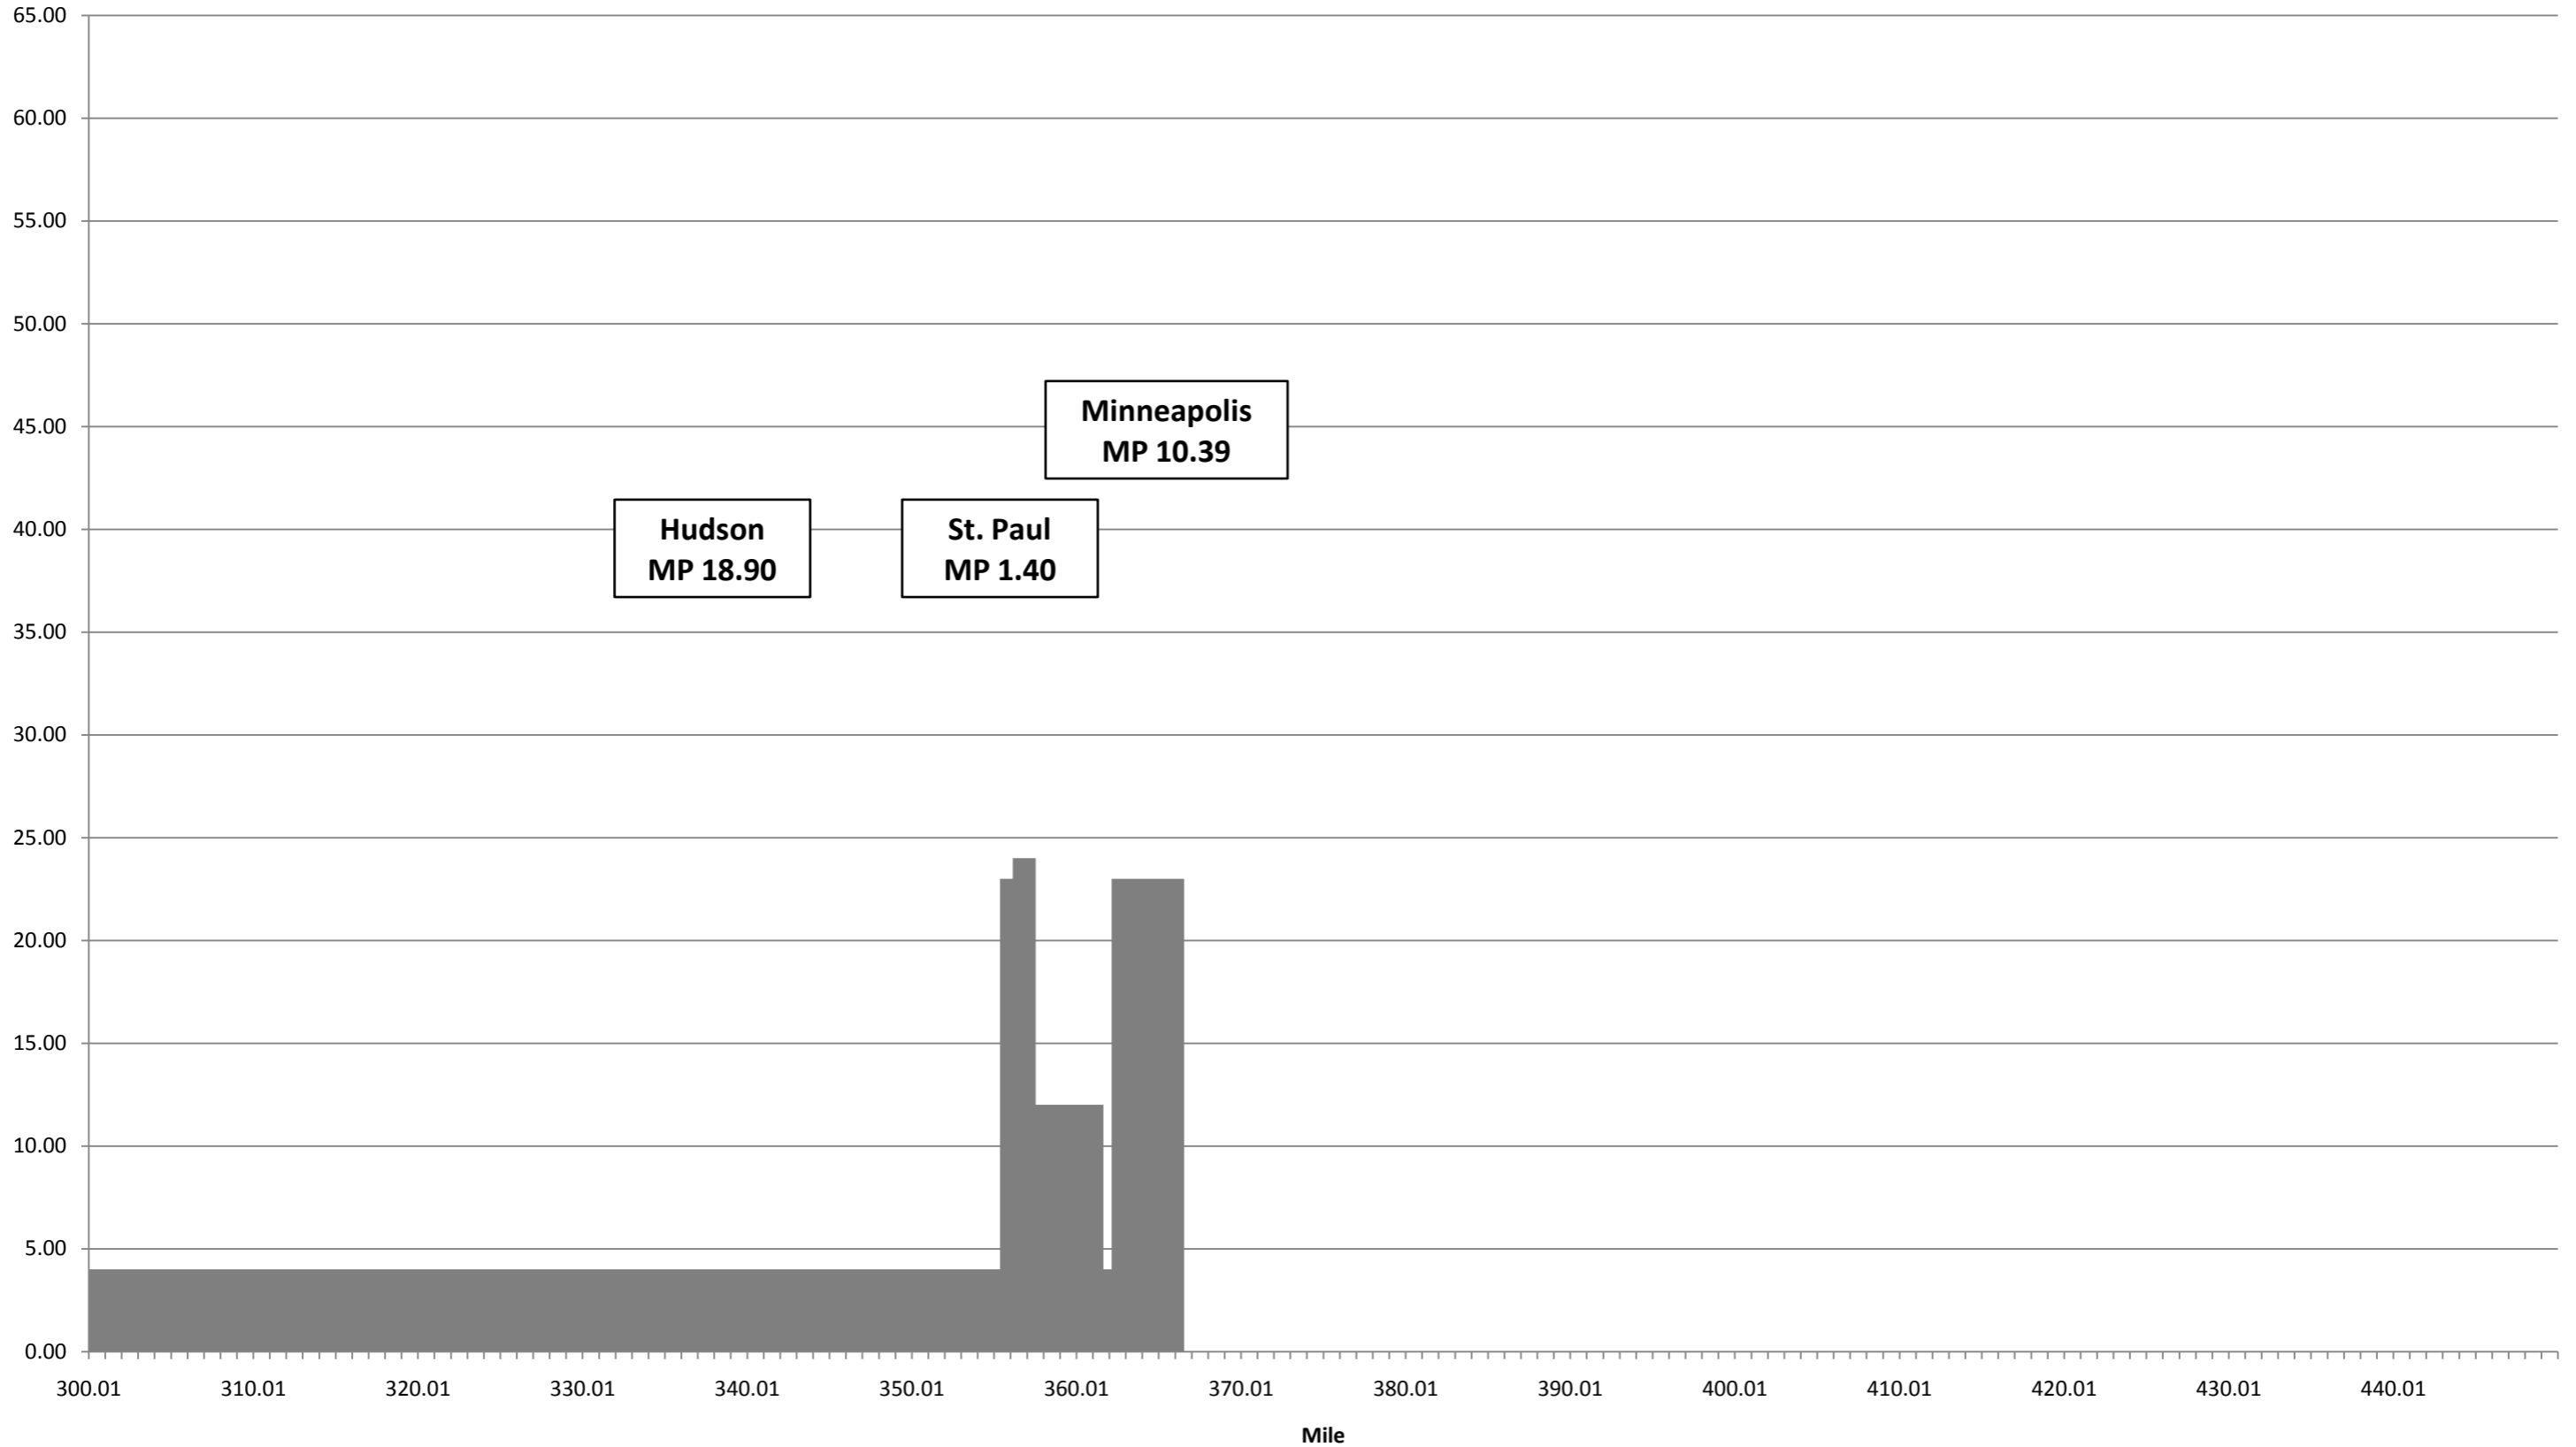

Route #13

Freight Density
Freight Trains/Day