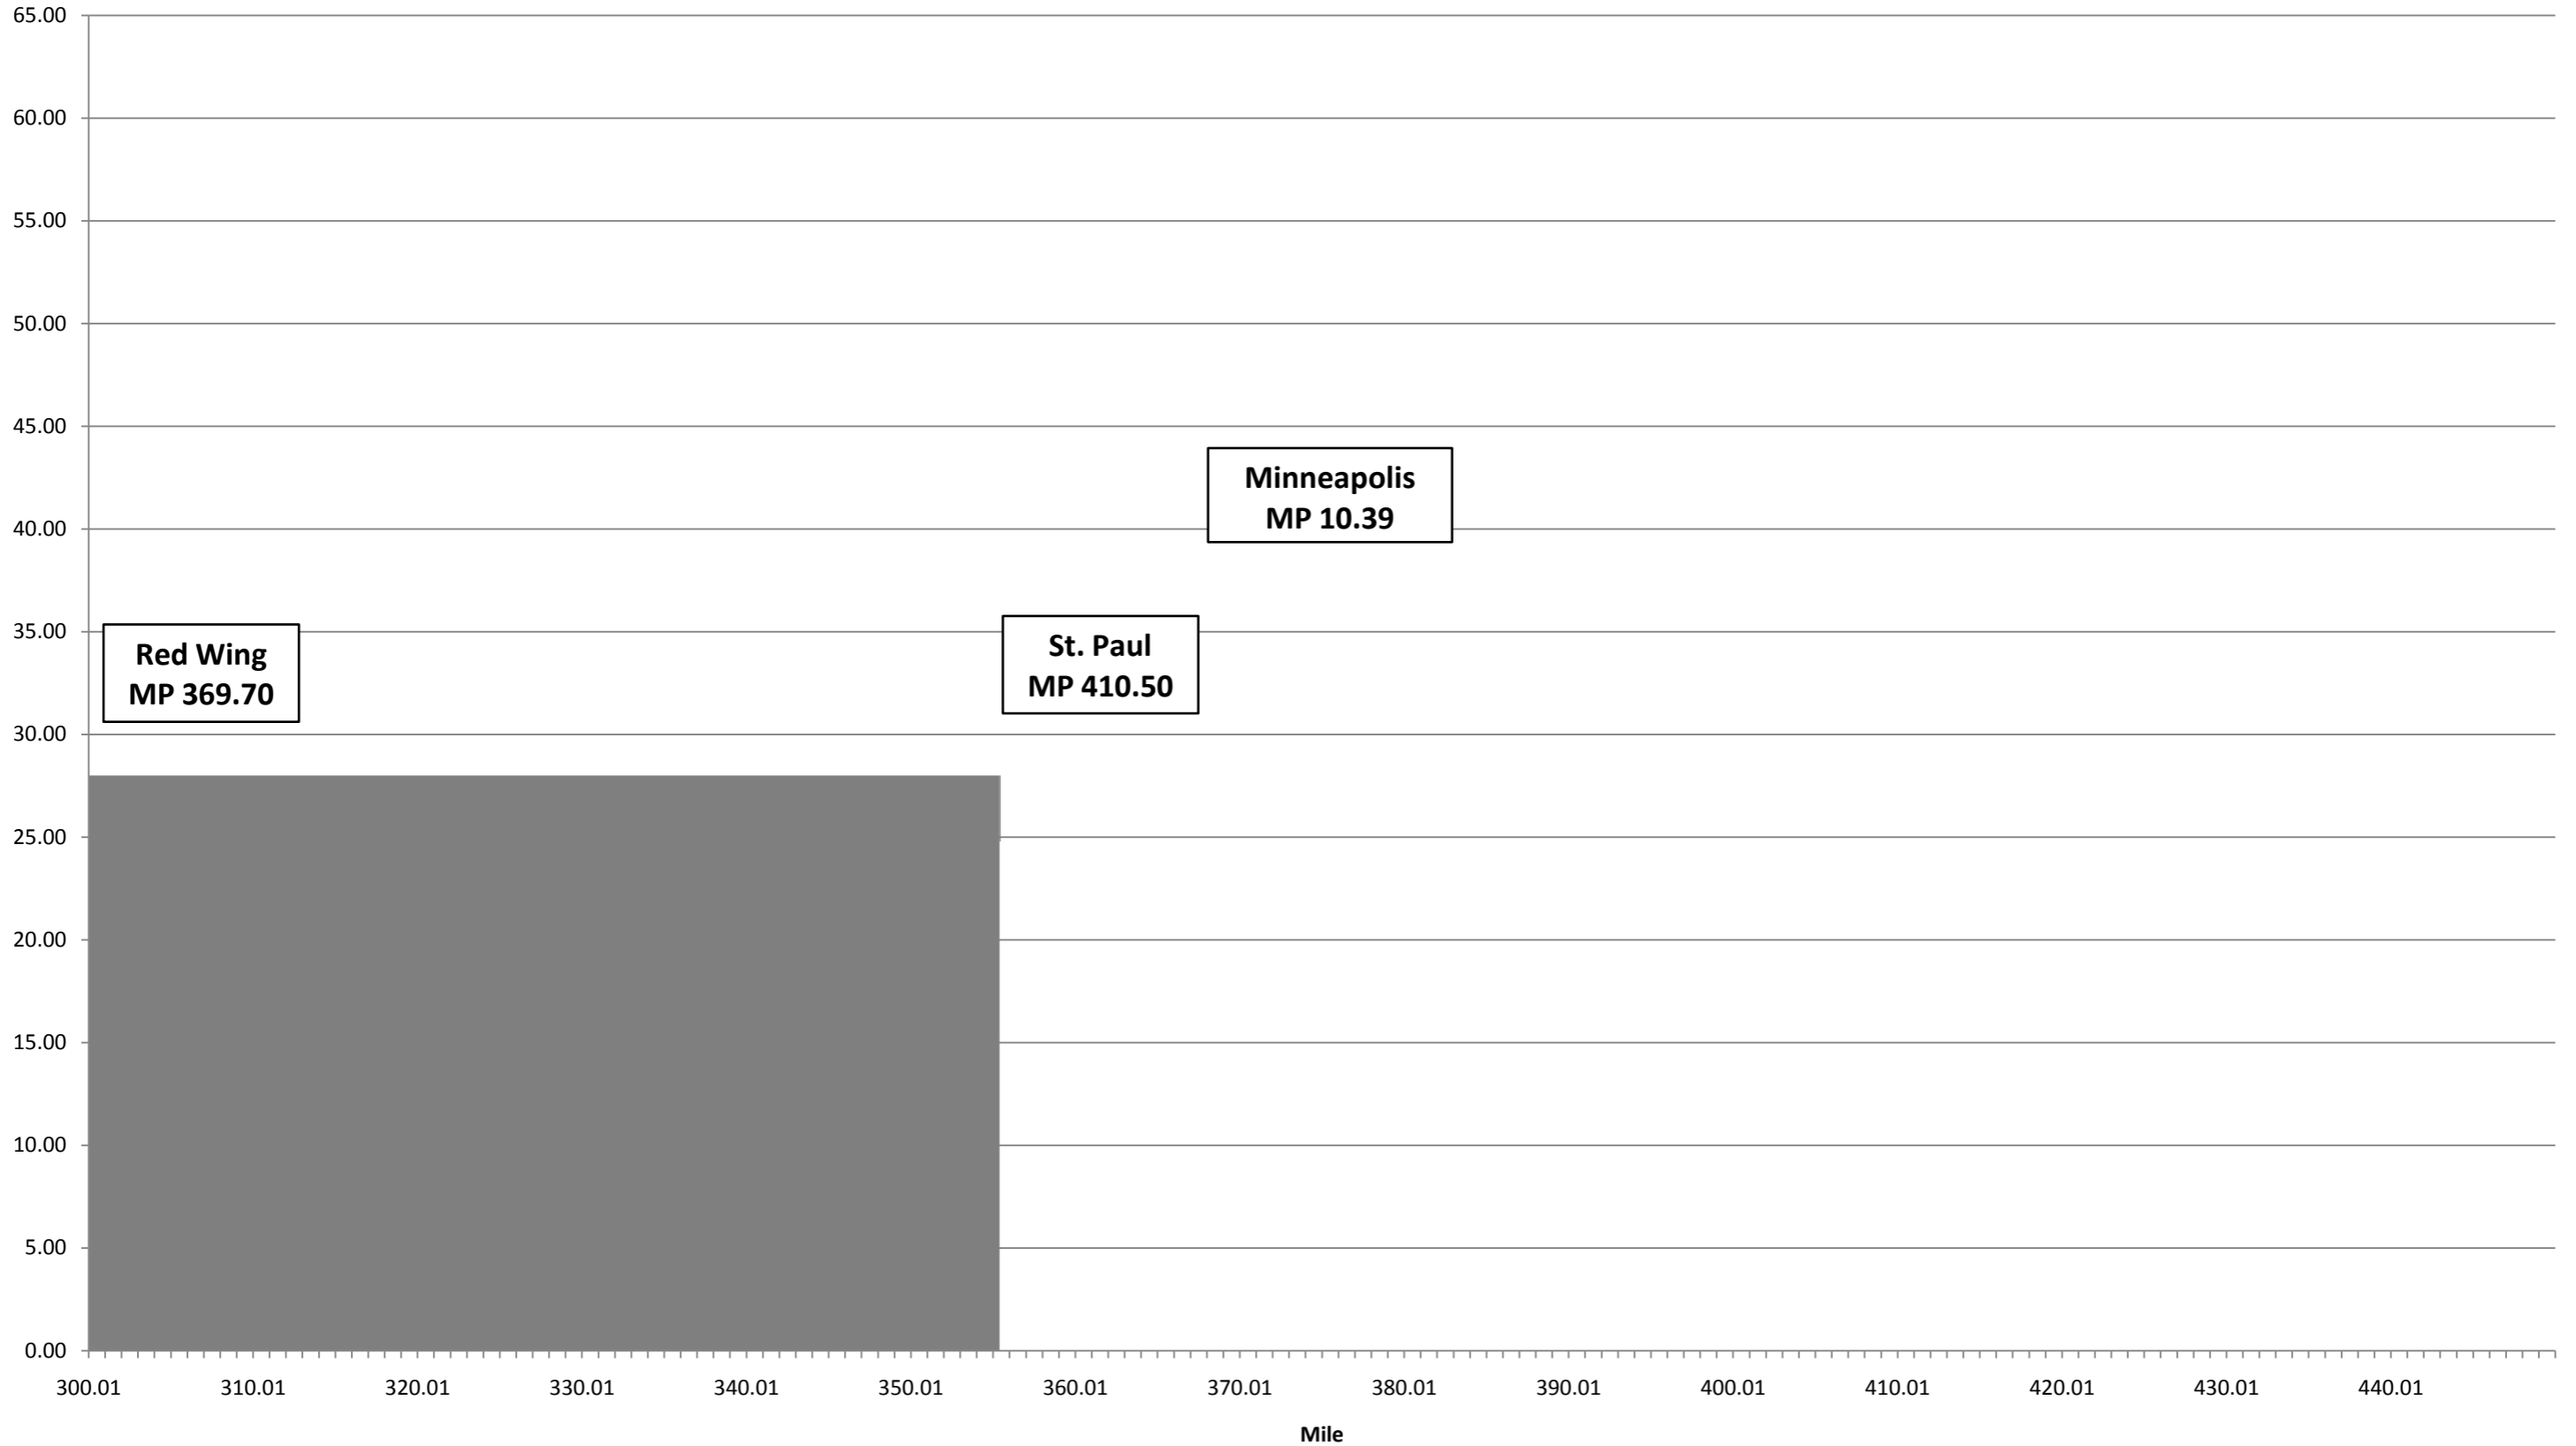

Route #7

Freight Density
Freight Trains/Day