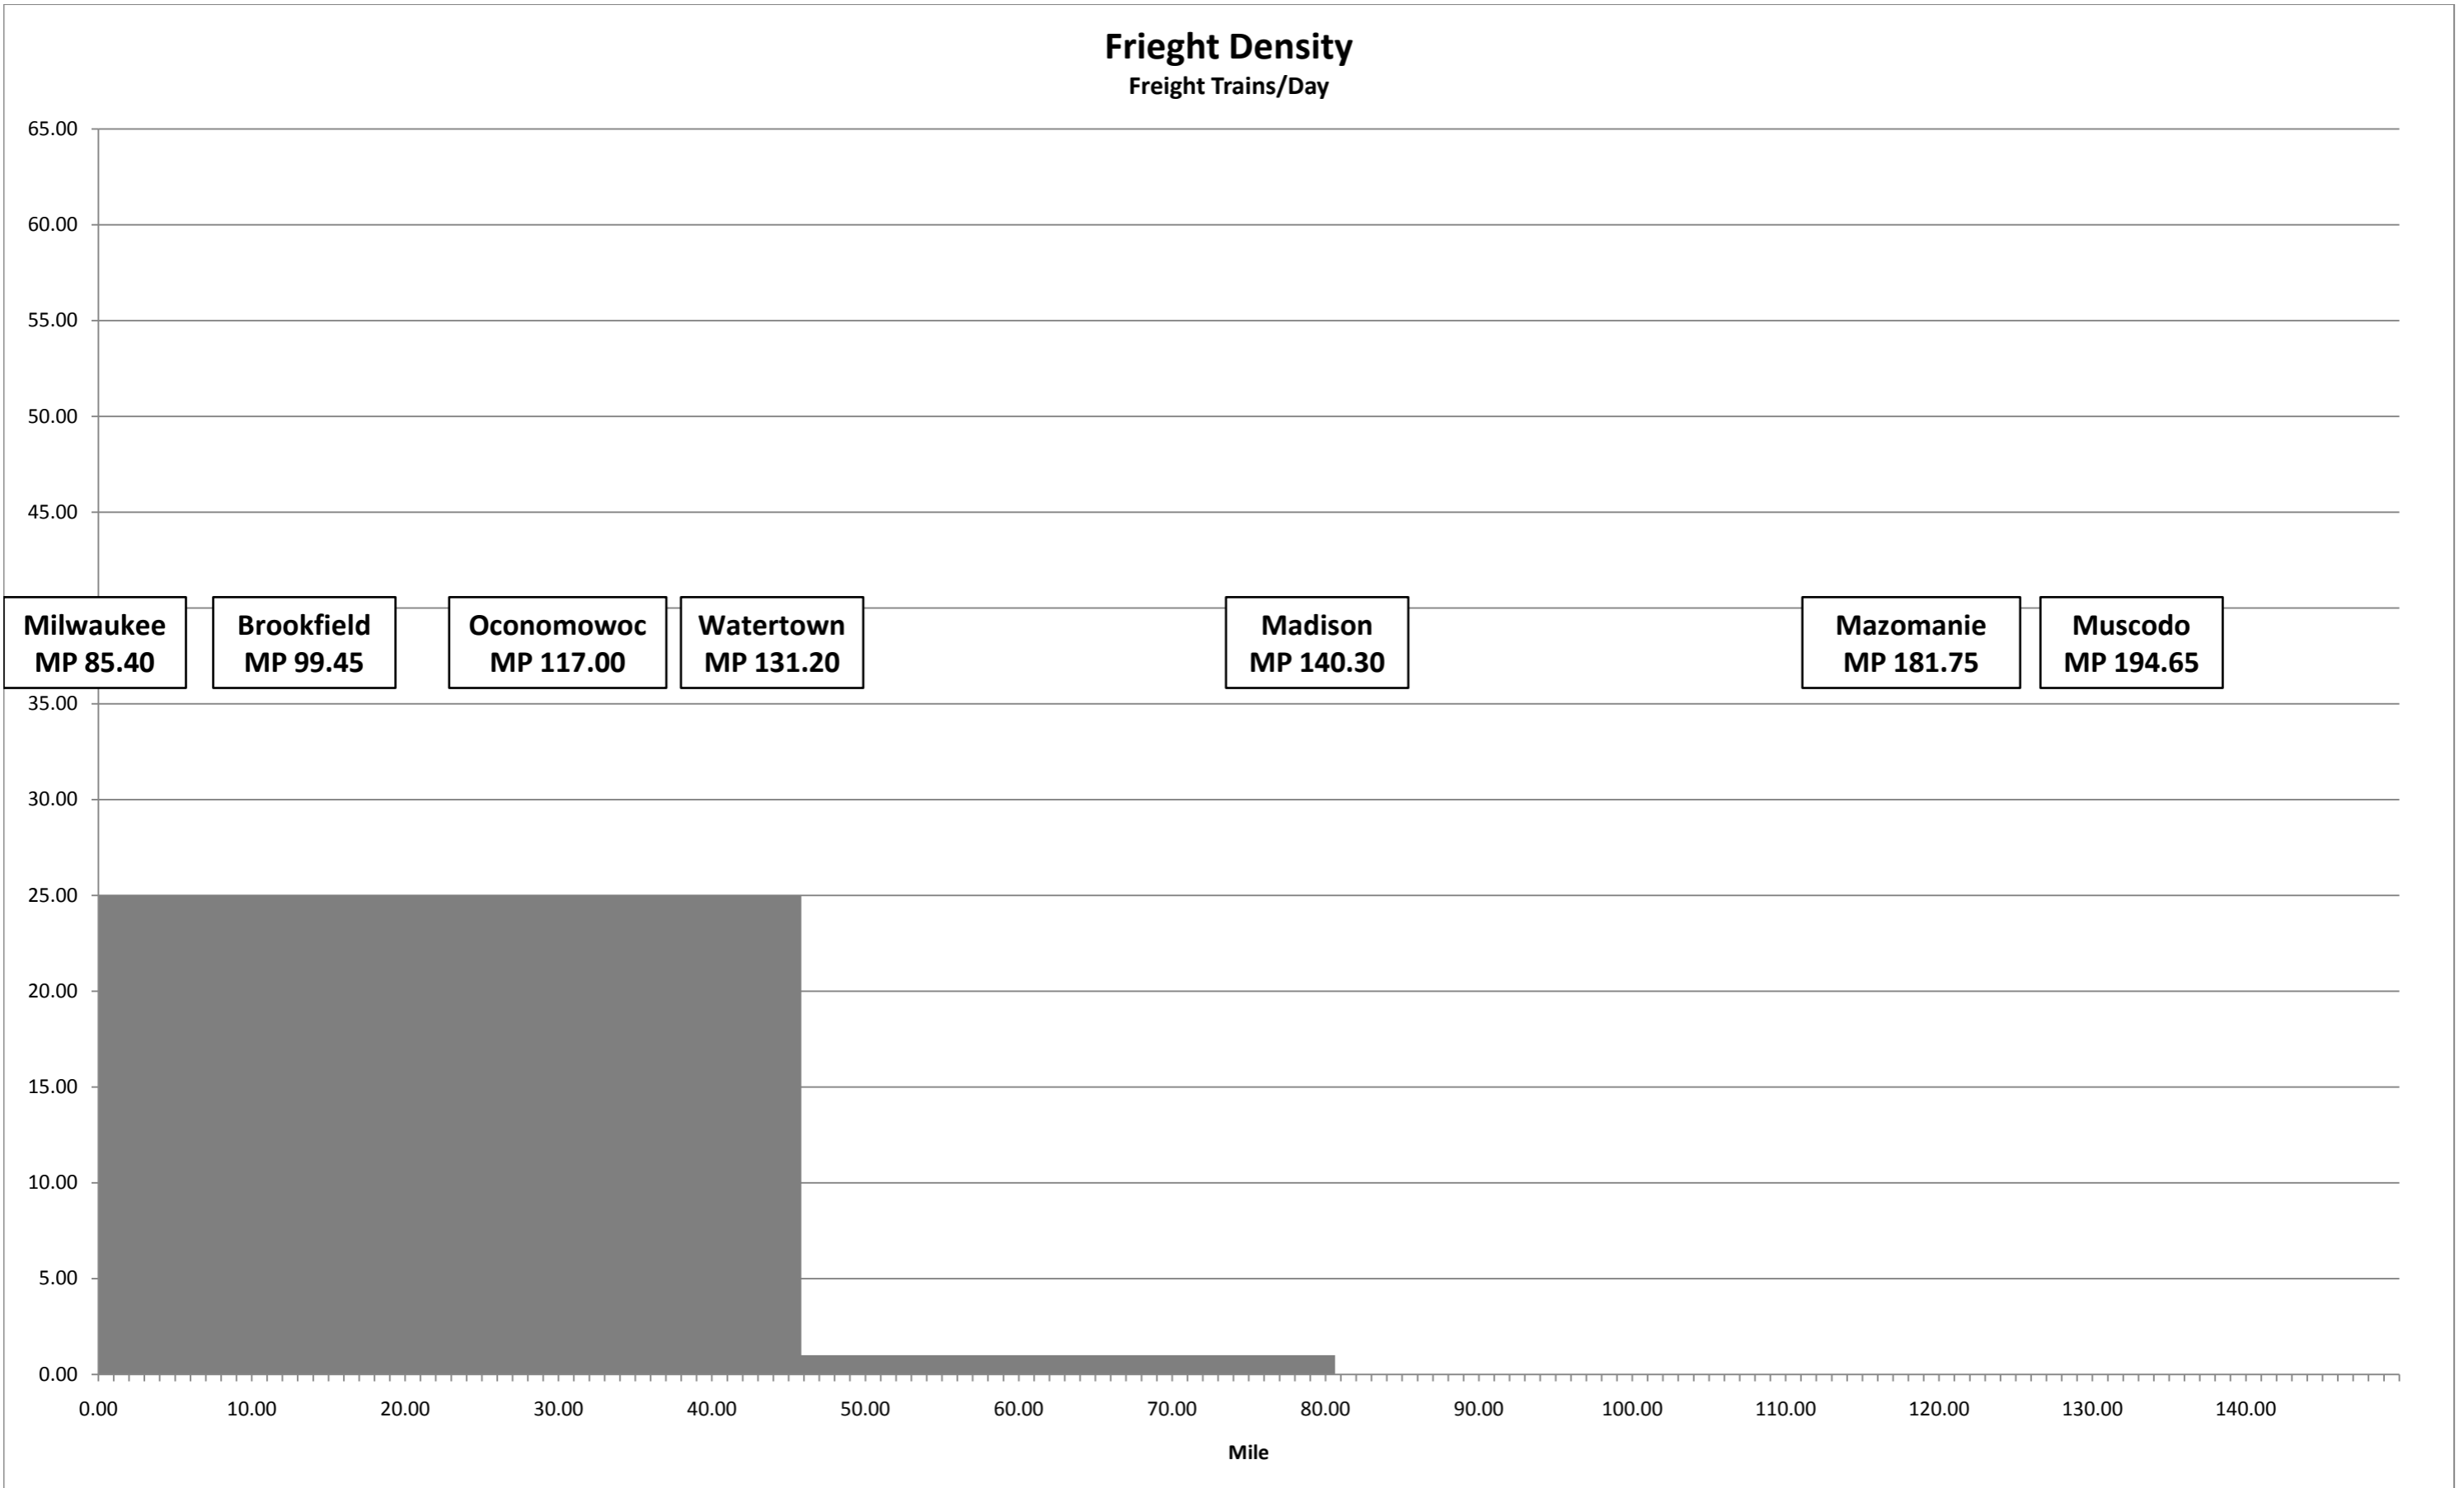

Route #9

Frieght Density
Freight Trains/Day