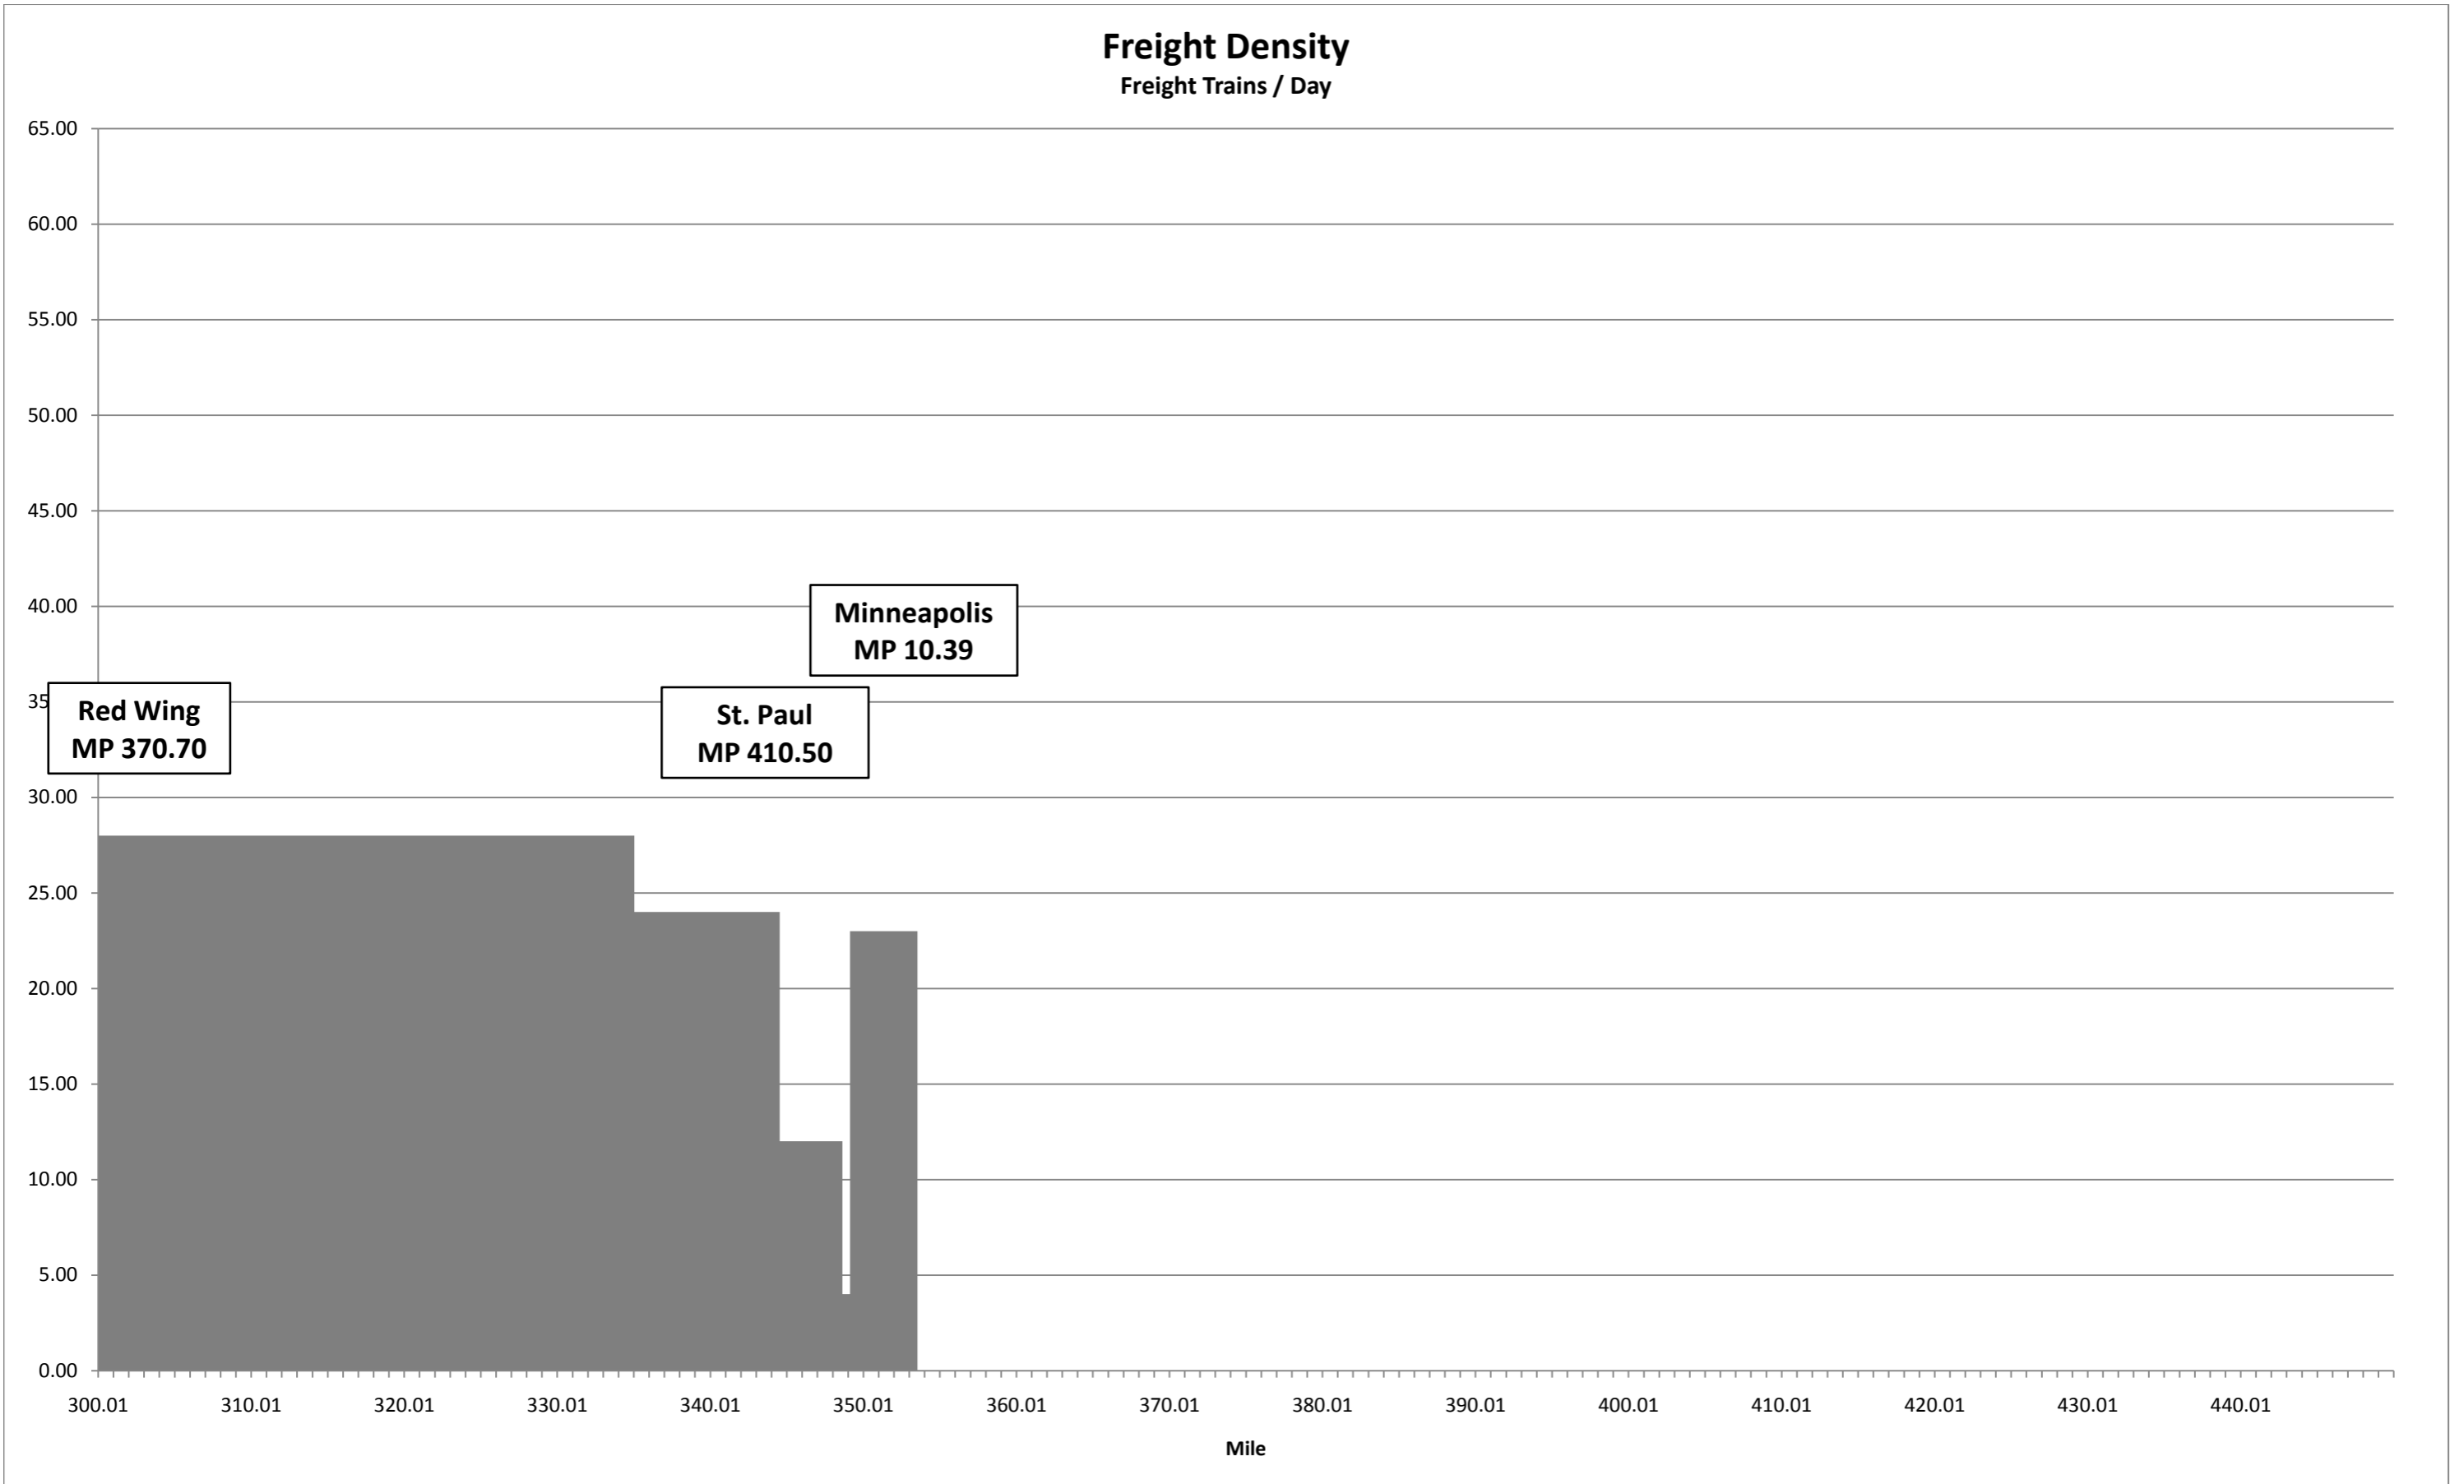

Route #4

Freight Density
Freight Trains / Day