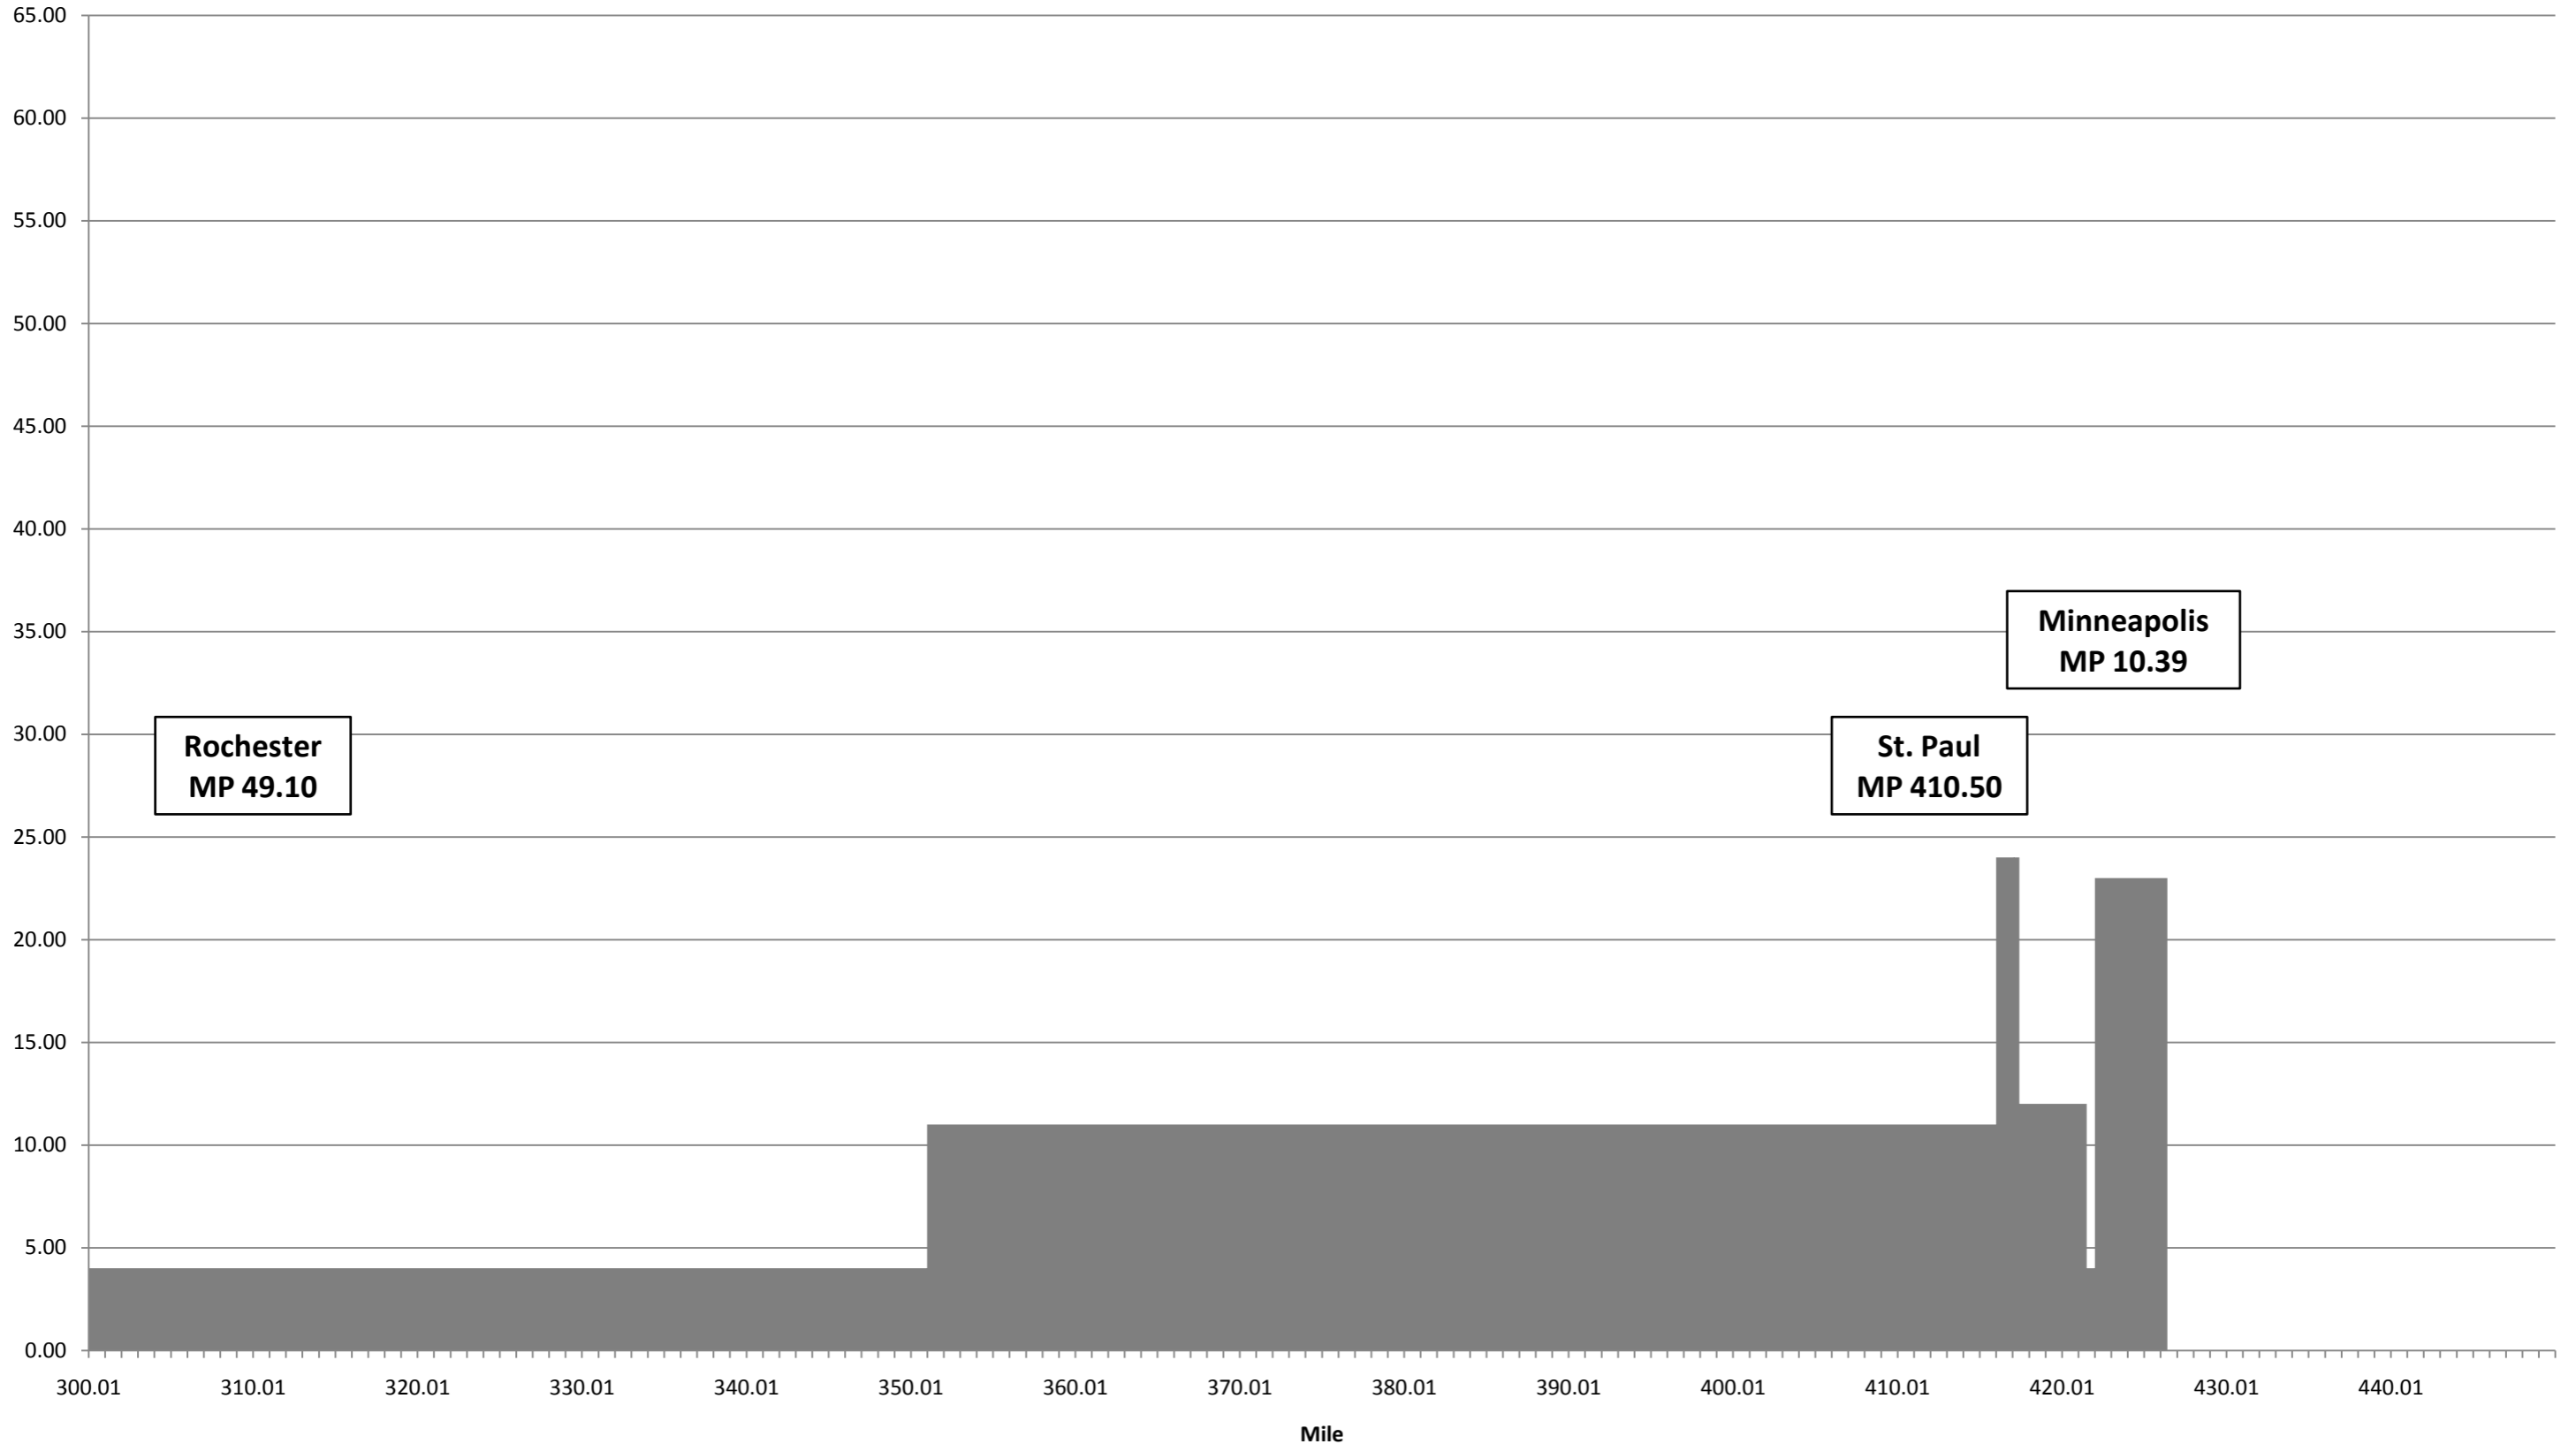

Freight Density

Freight Trains / Day

Route #6

Freight Density
Freight Trains / Day

Route #6

Freight Density
Freight Trains / Day

Route #7

Freight Density
Freight Trains/Day

Route #7

Fright Density
Freight Trains/Day

Route #7

Freight Density
Freight Trains/Day

Route #8

Freight Density
Freight Trains/Day

Route #8

Freight Density
Freight Trains/Day

Route #8

Freight Density
Freight Trains/Day

Route #9

Frieght Density
Freight Trains/Day

Route #9

Freight Density
Freight Trains/Day

Route #9

Freight Density
Freight Trains/Day