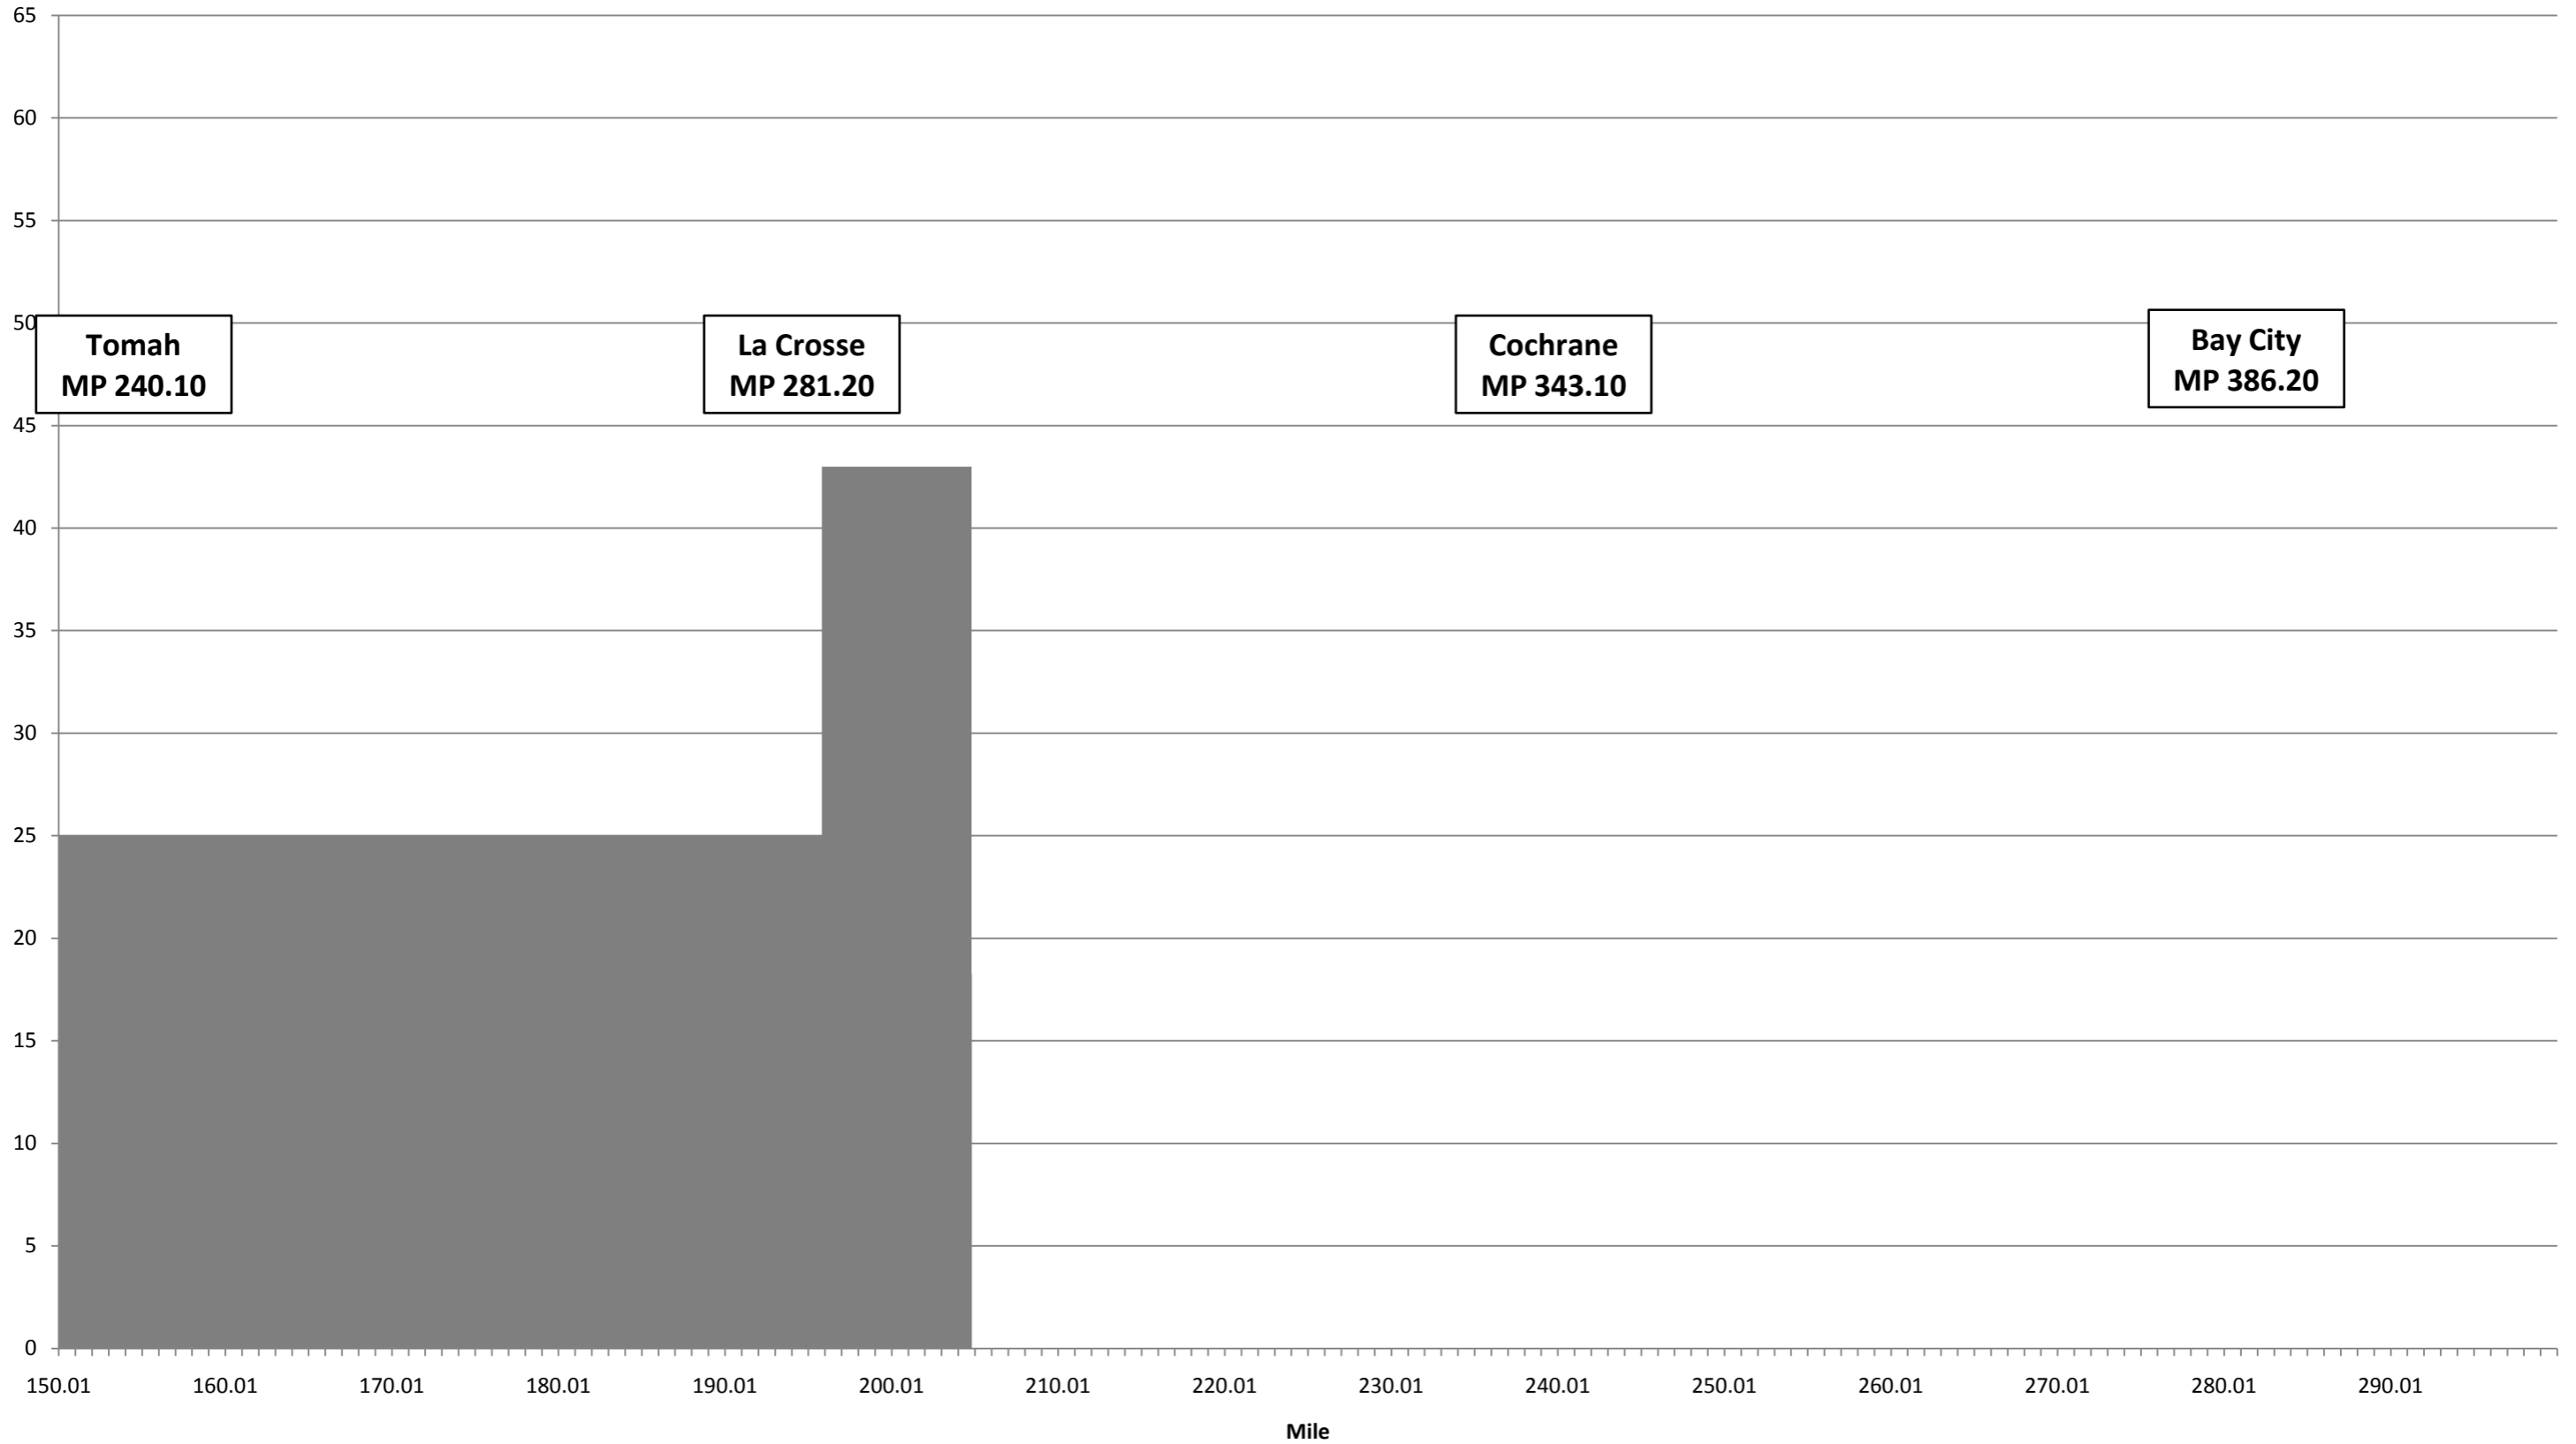

Route #3

Freight Density
Freight Trains/Day