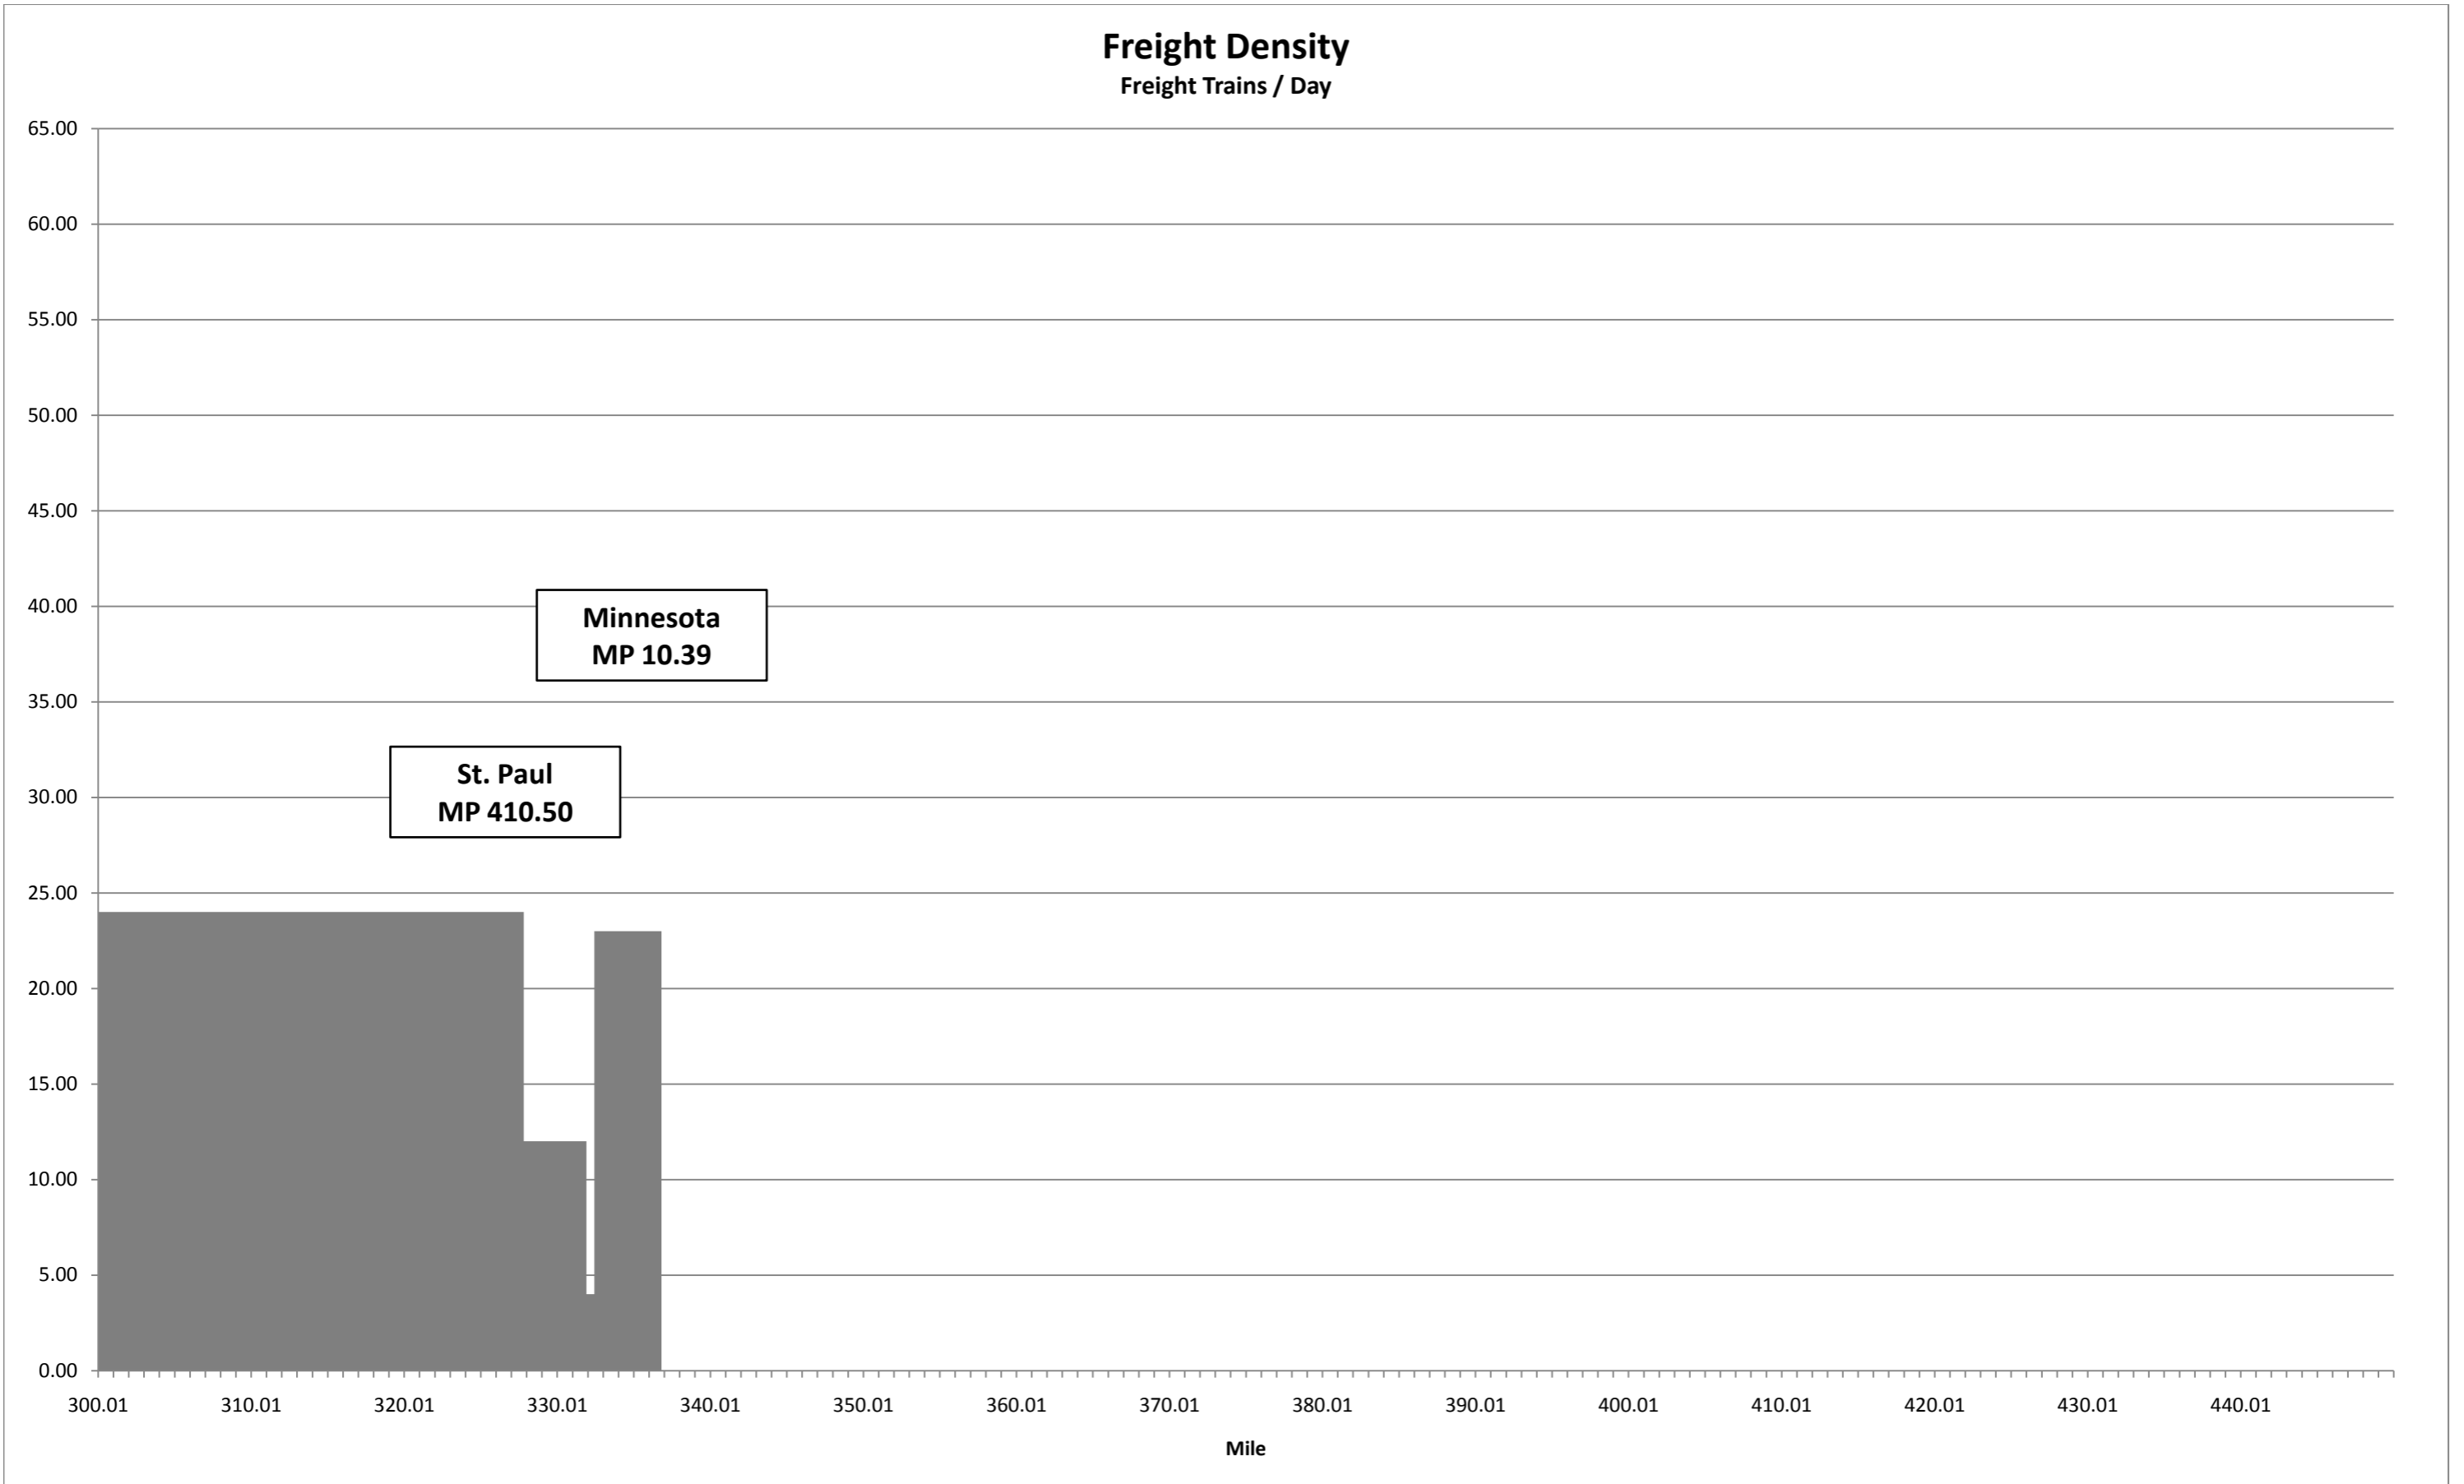

Route #3

Freight Density
Freight Trains / Day