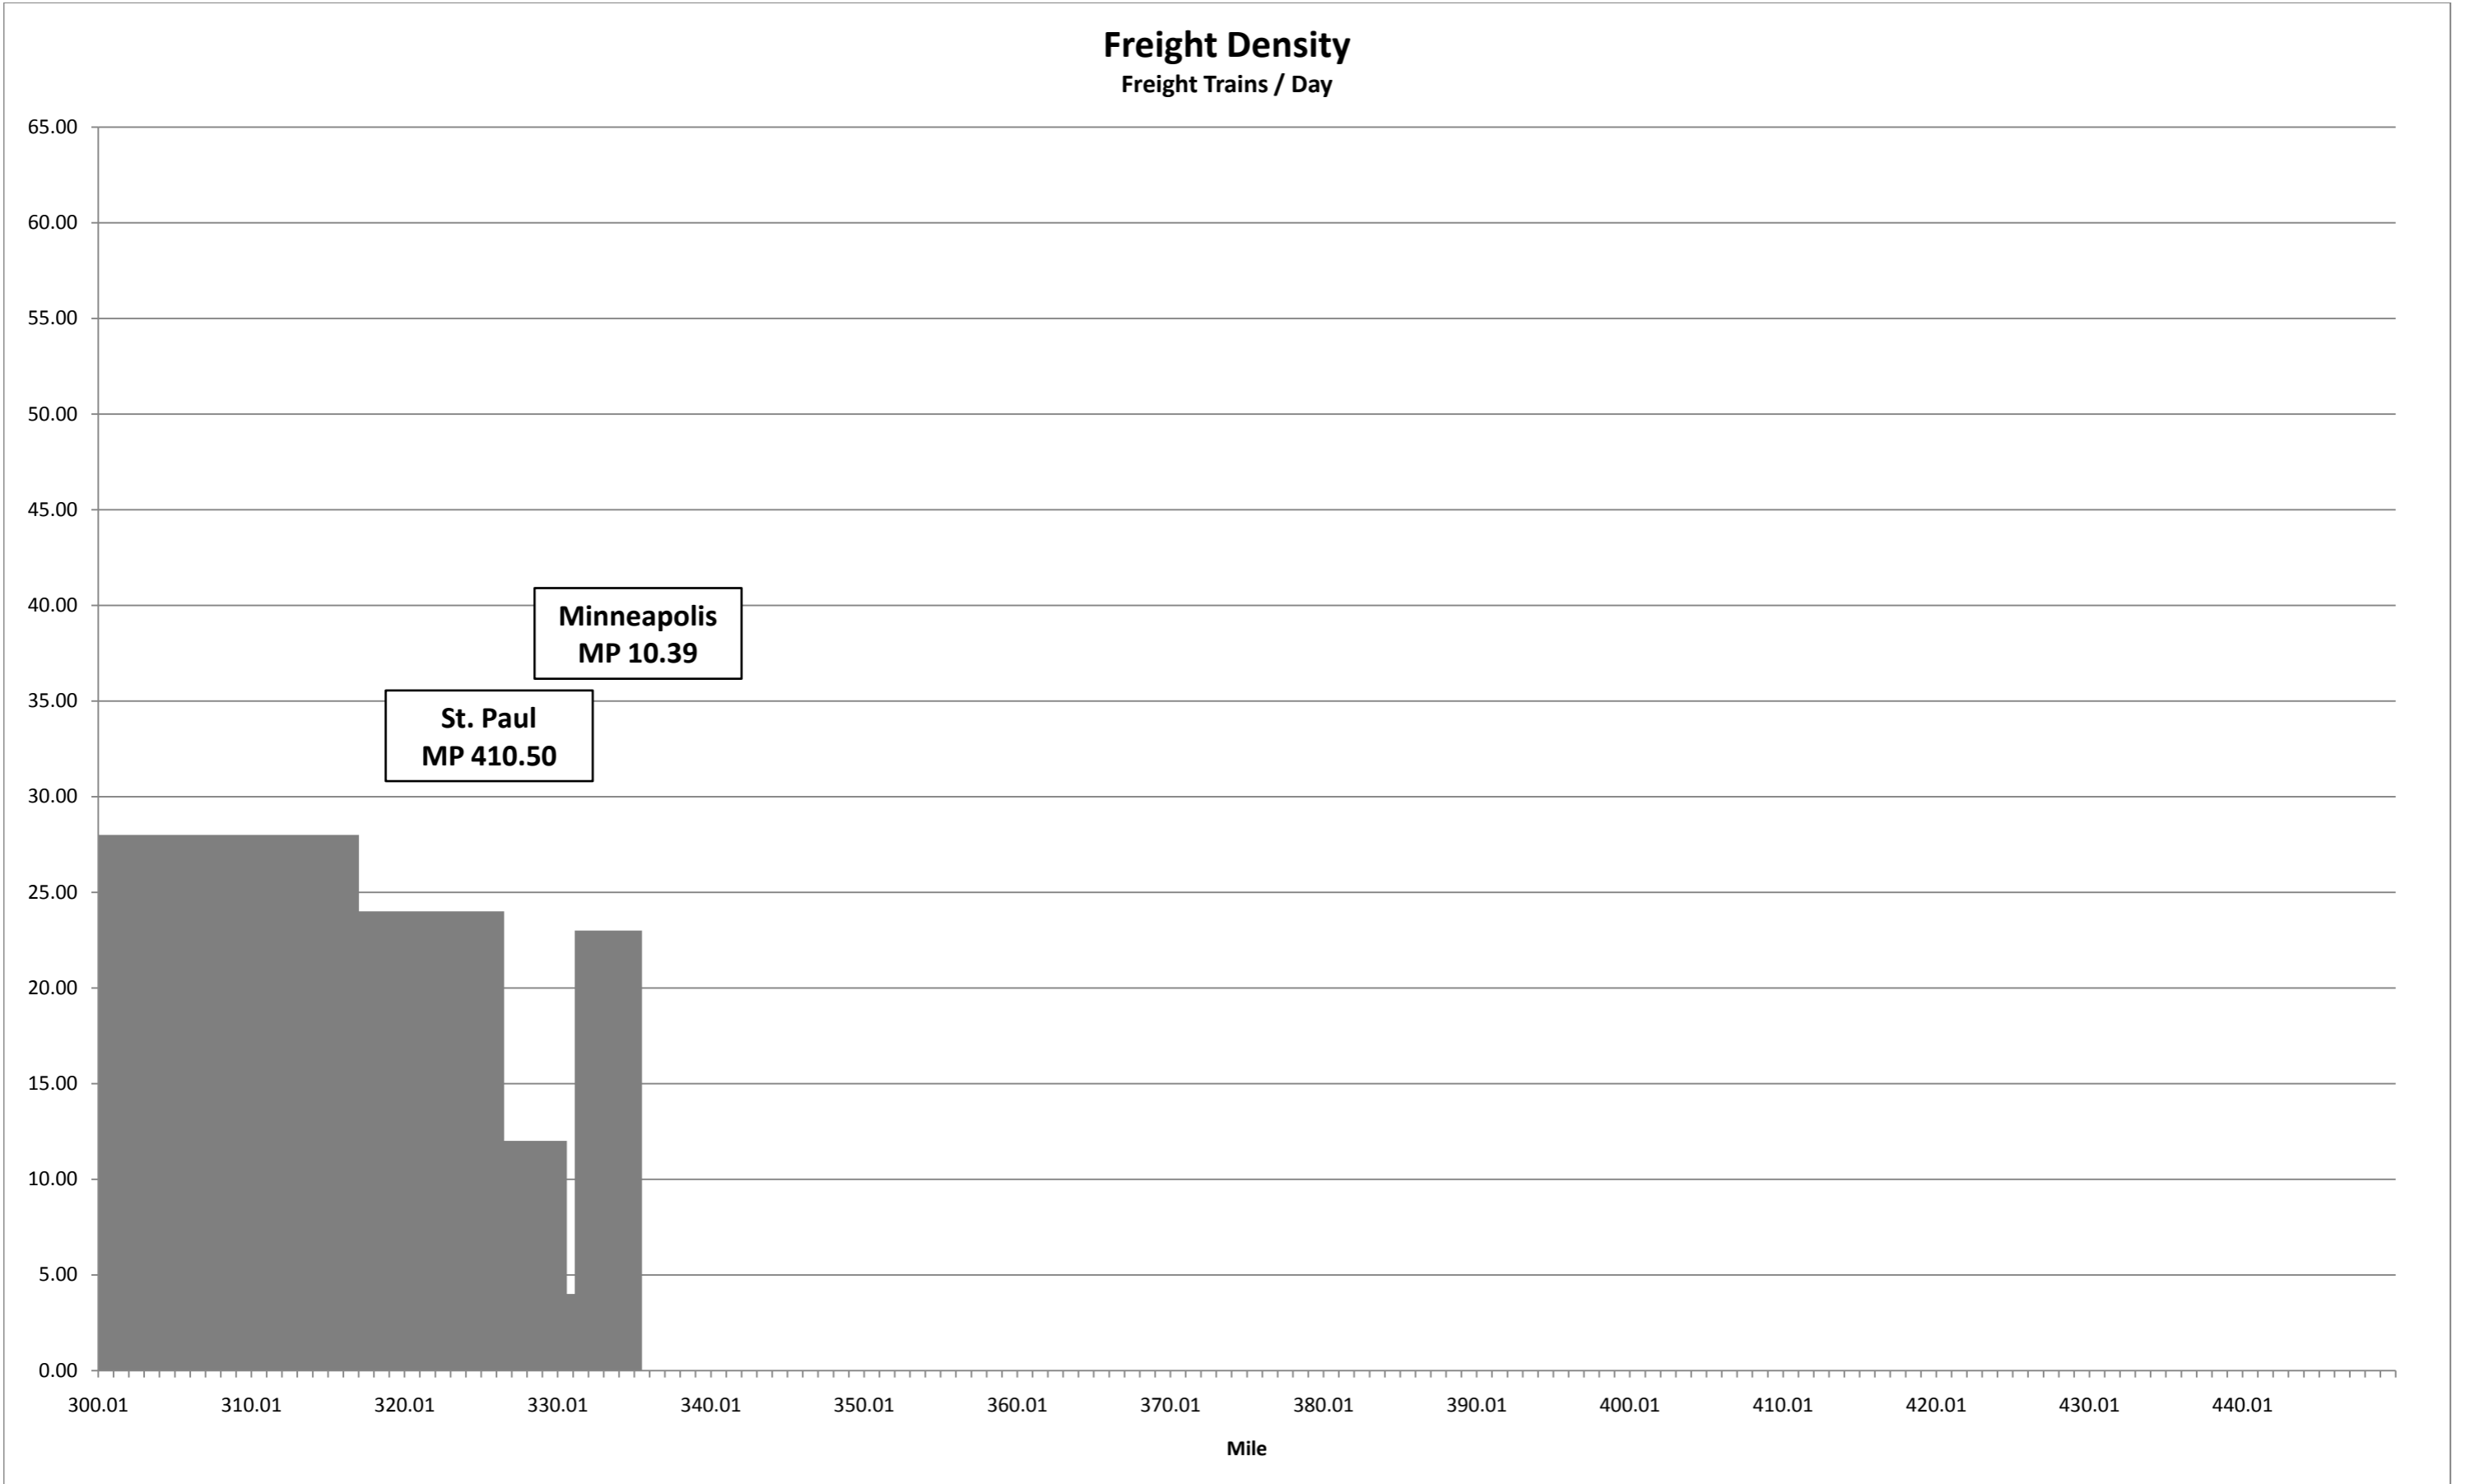

Route #1

Freight Density
Freight Trains / Day