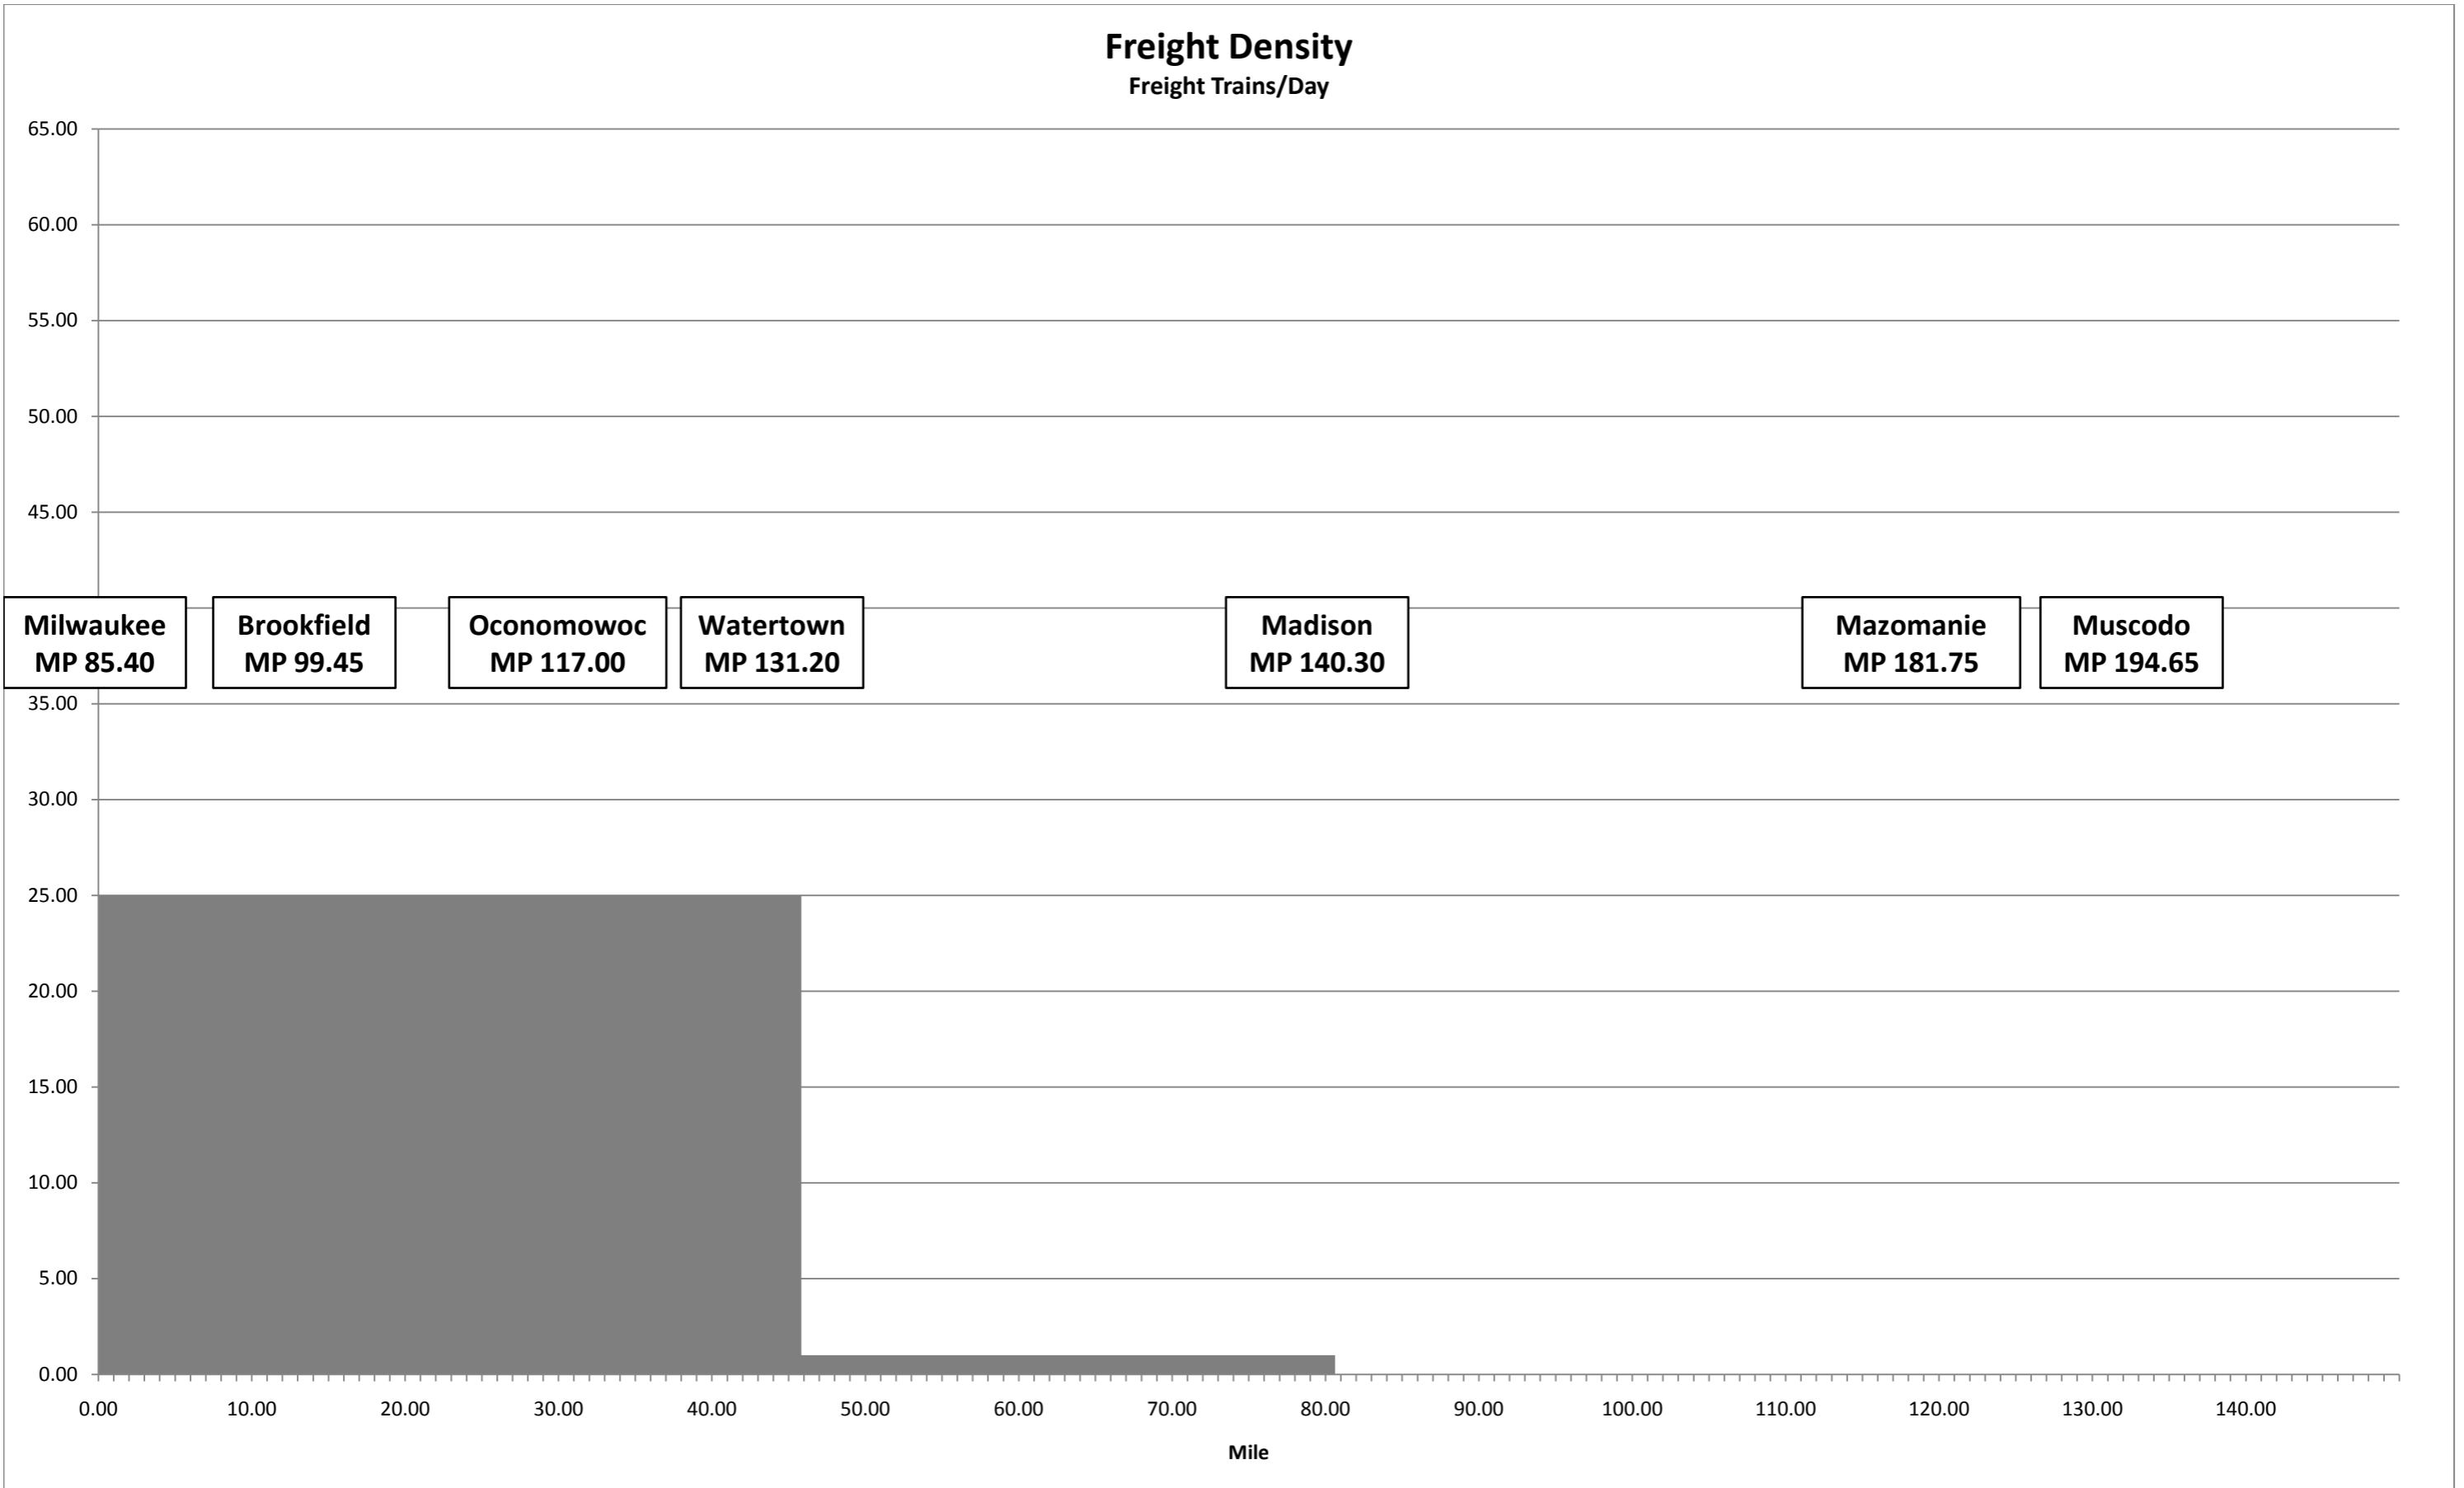

Route #8

Freight Density
Freight Trains/Day