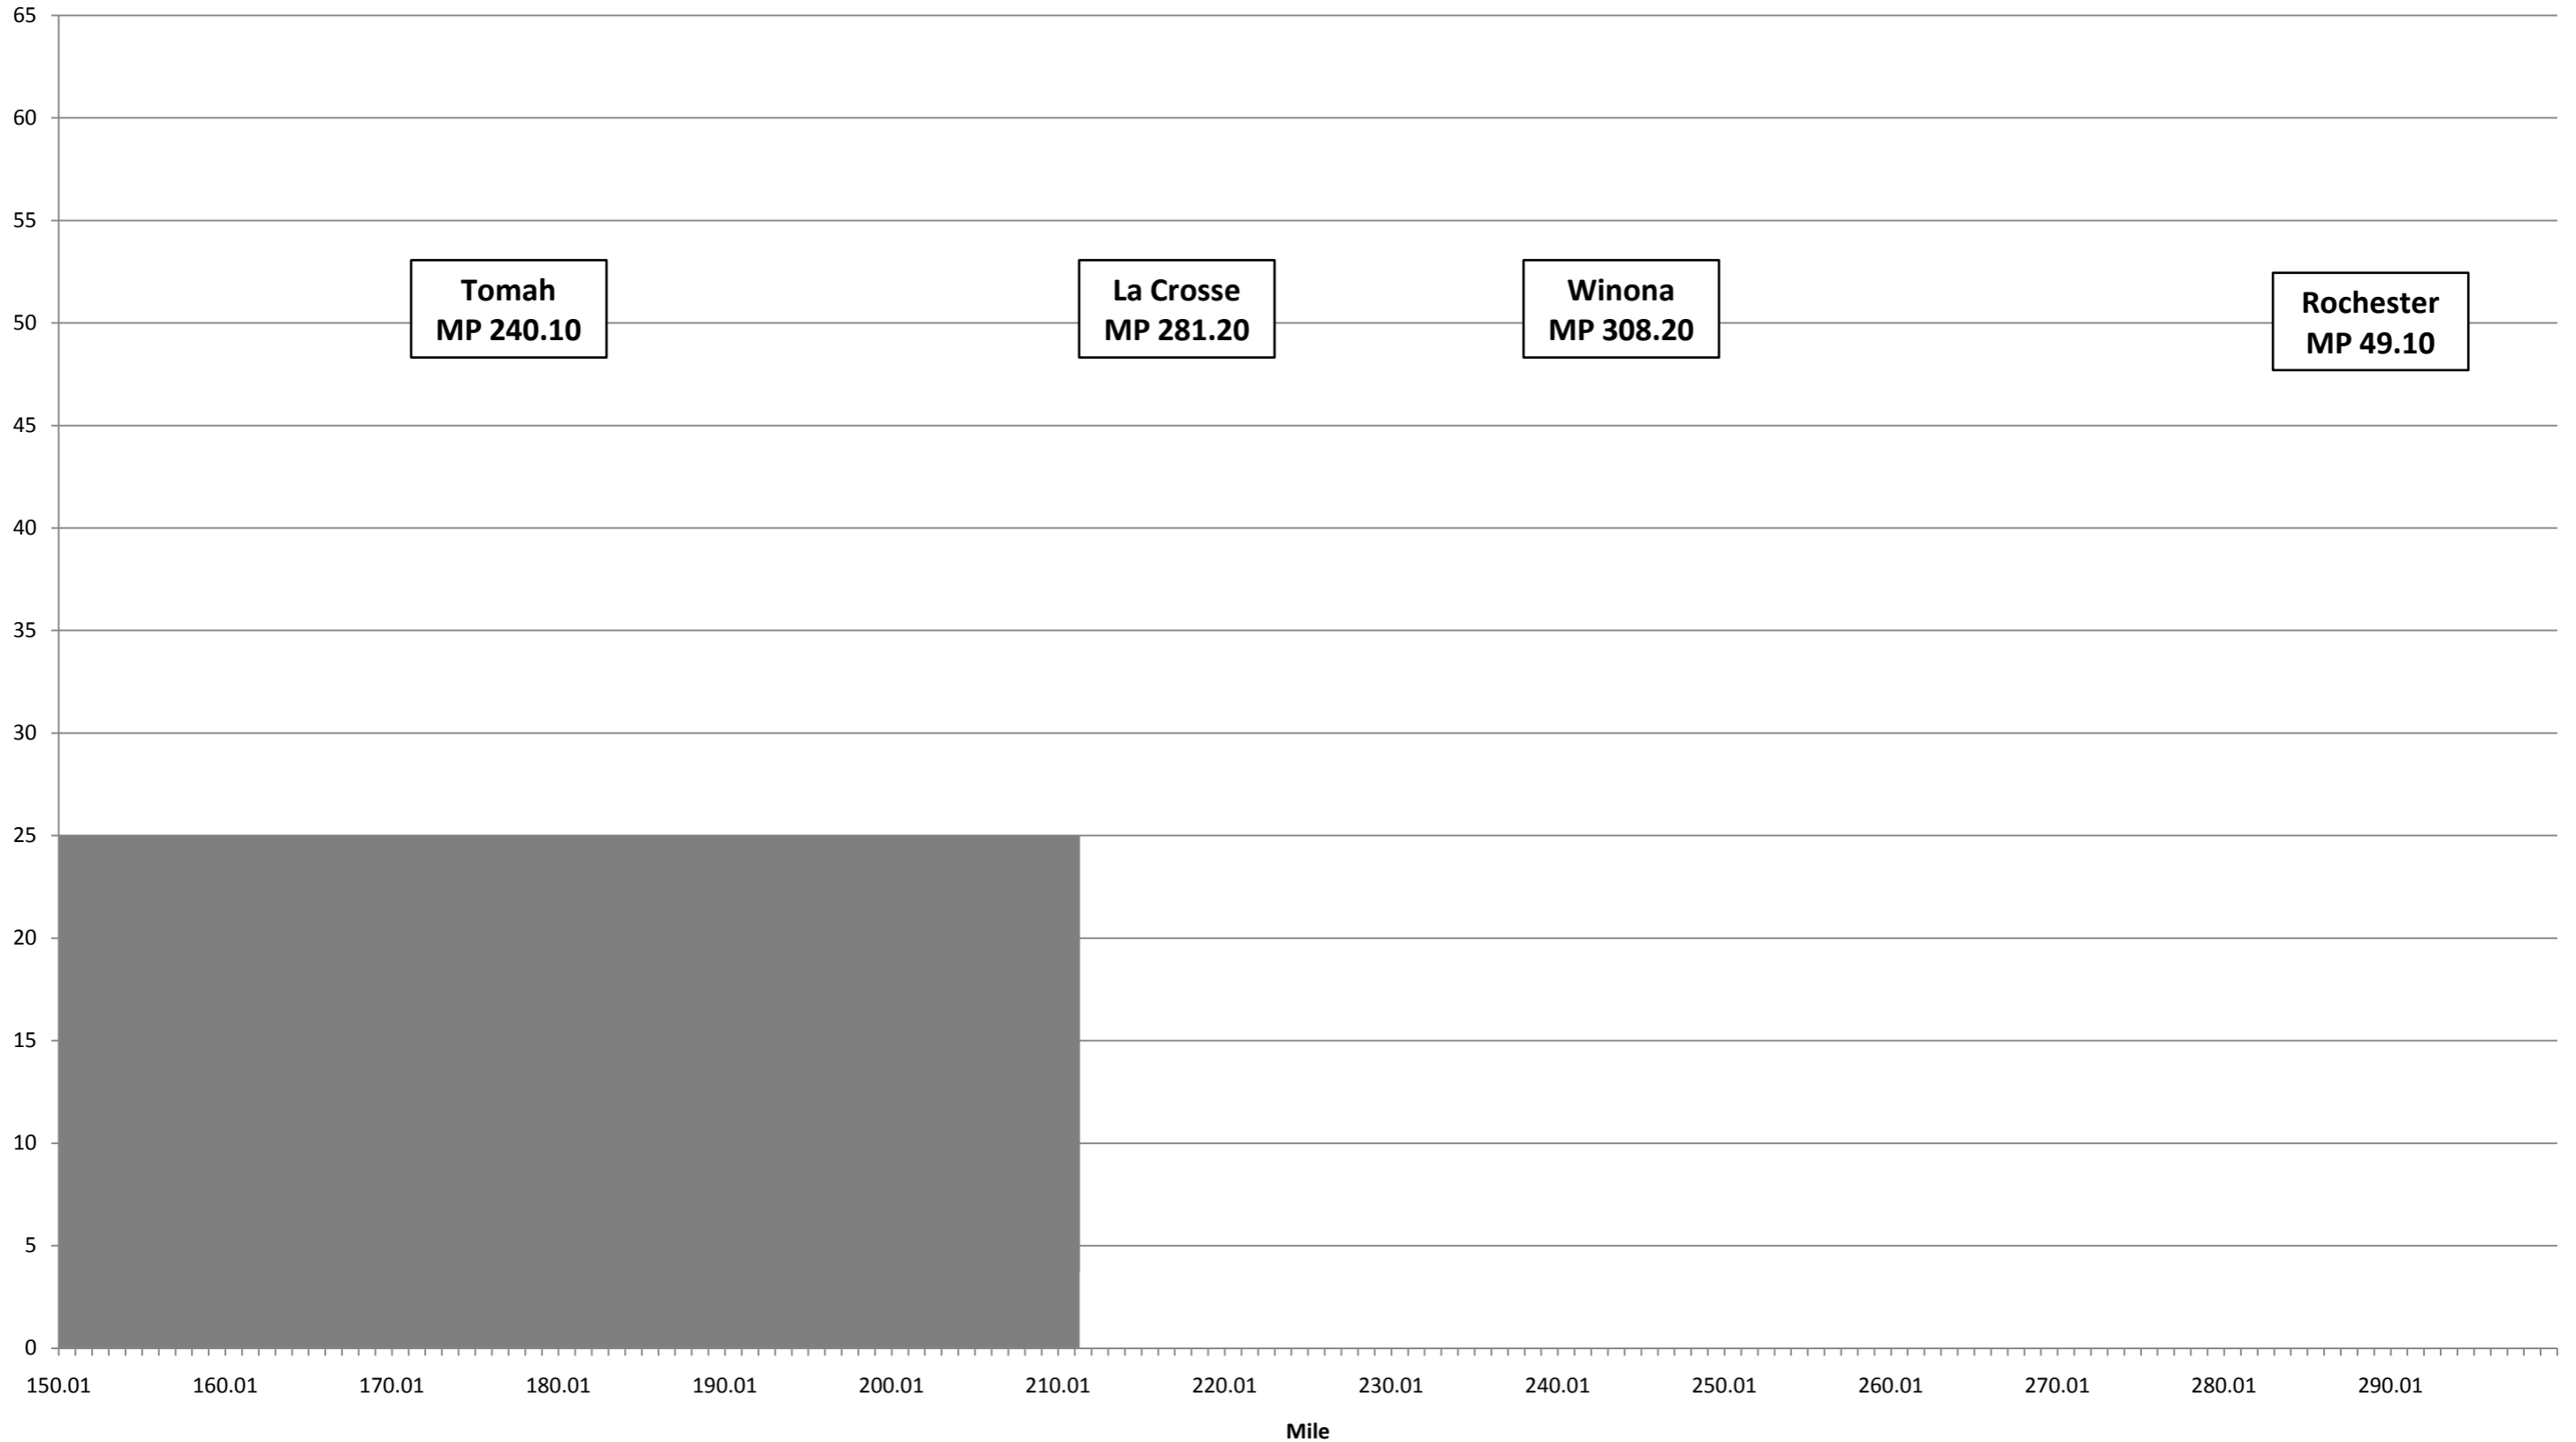

Route #5

Freight Density
Freight Trains/Day