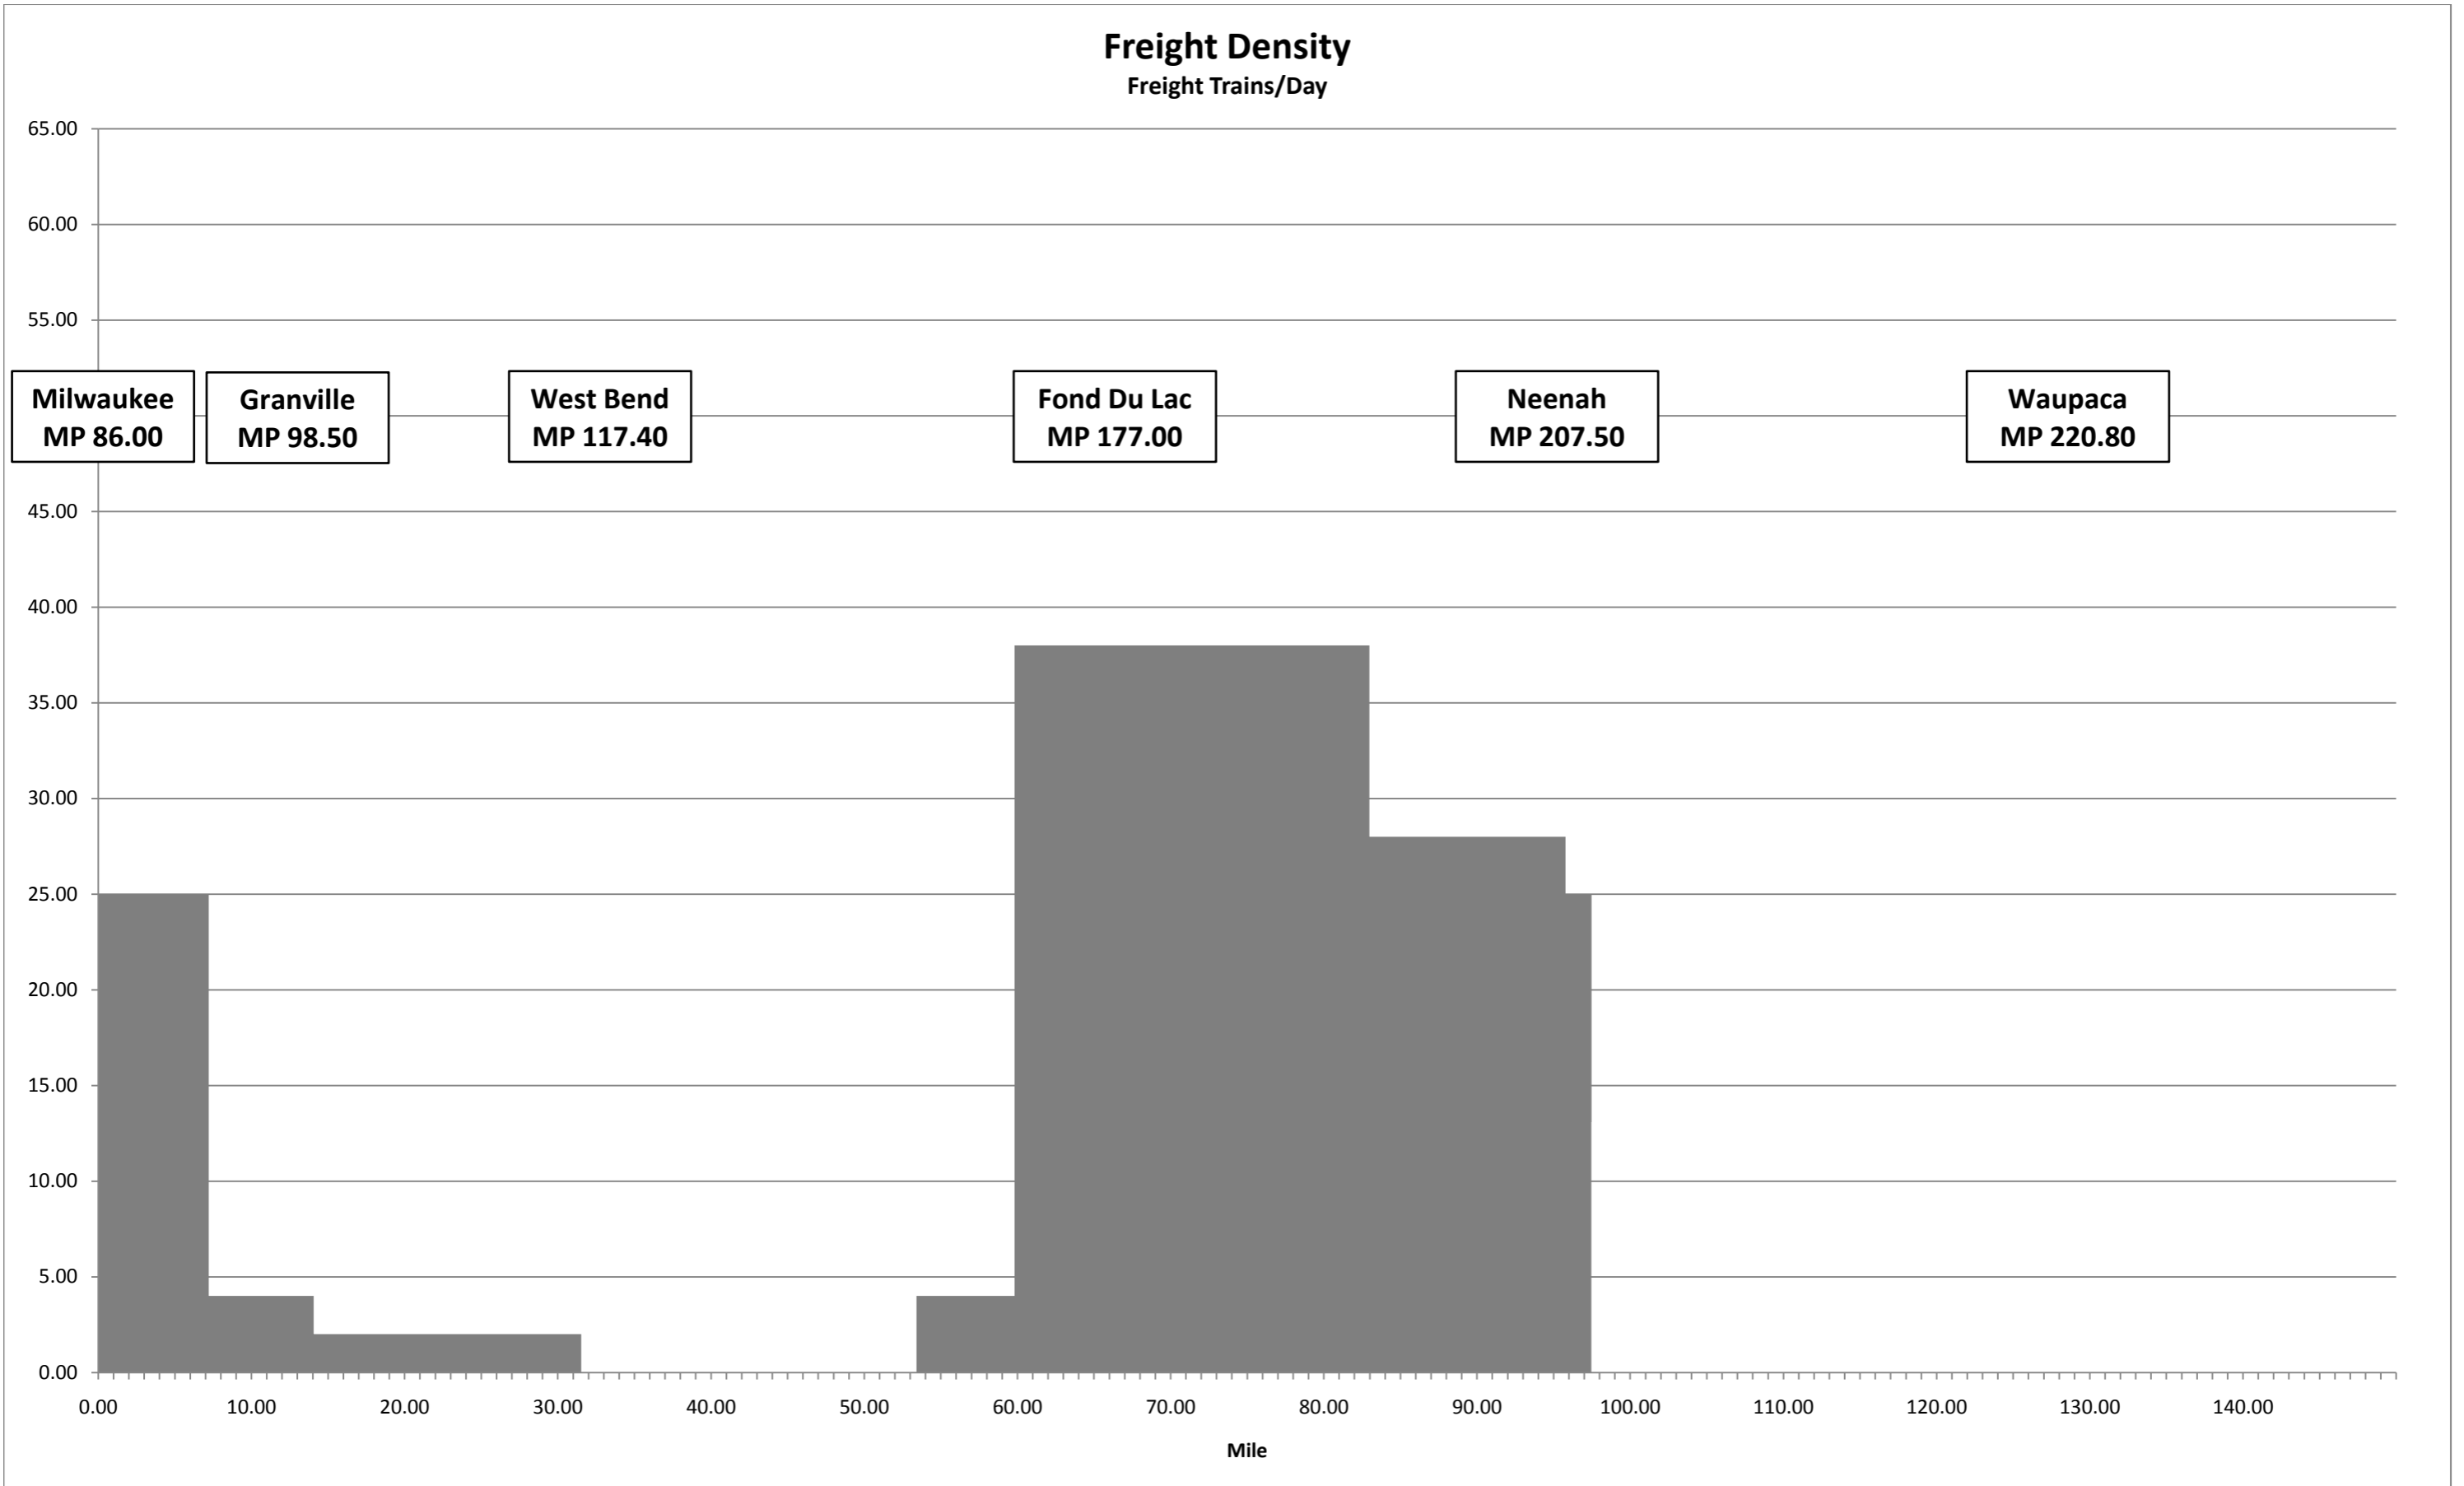

Appendix N – Freight Density Graphs

Route #1

Freight Density
Freight Trains/Day

Route #1

Freight Density
Freight Trains/Day

Route #1

Freight Density
Freight Trains / Day

Route #2

Freight Density
Freight Trains/Day

Route #2

Freight Density
Freight Trains/Day

Route #2

Freight Density
Freight Trains/Day

Route #3

Freight Density
Freight Trains/Day

Route #3

Route #13

Freight Density
Freight Trains/Day

Route #13

Freight Density
Freight Trains/Day

Route #14

Freight Density
Freight Trains/Day

Route #14

Freight Density
Freight Trains/Day

Route #14

Freight Density
Freight Trains/Day