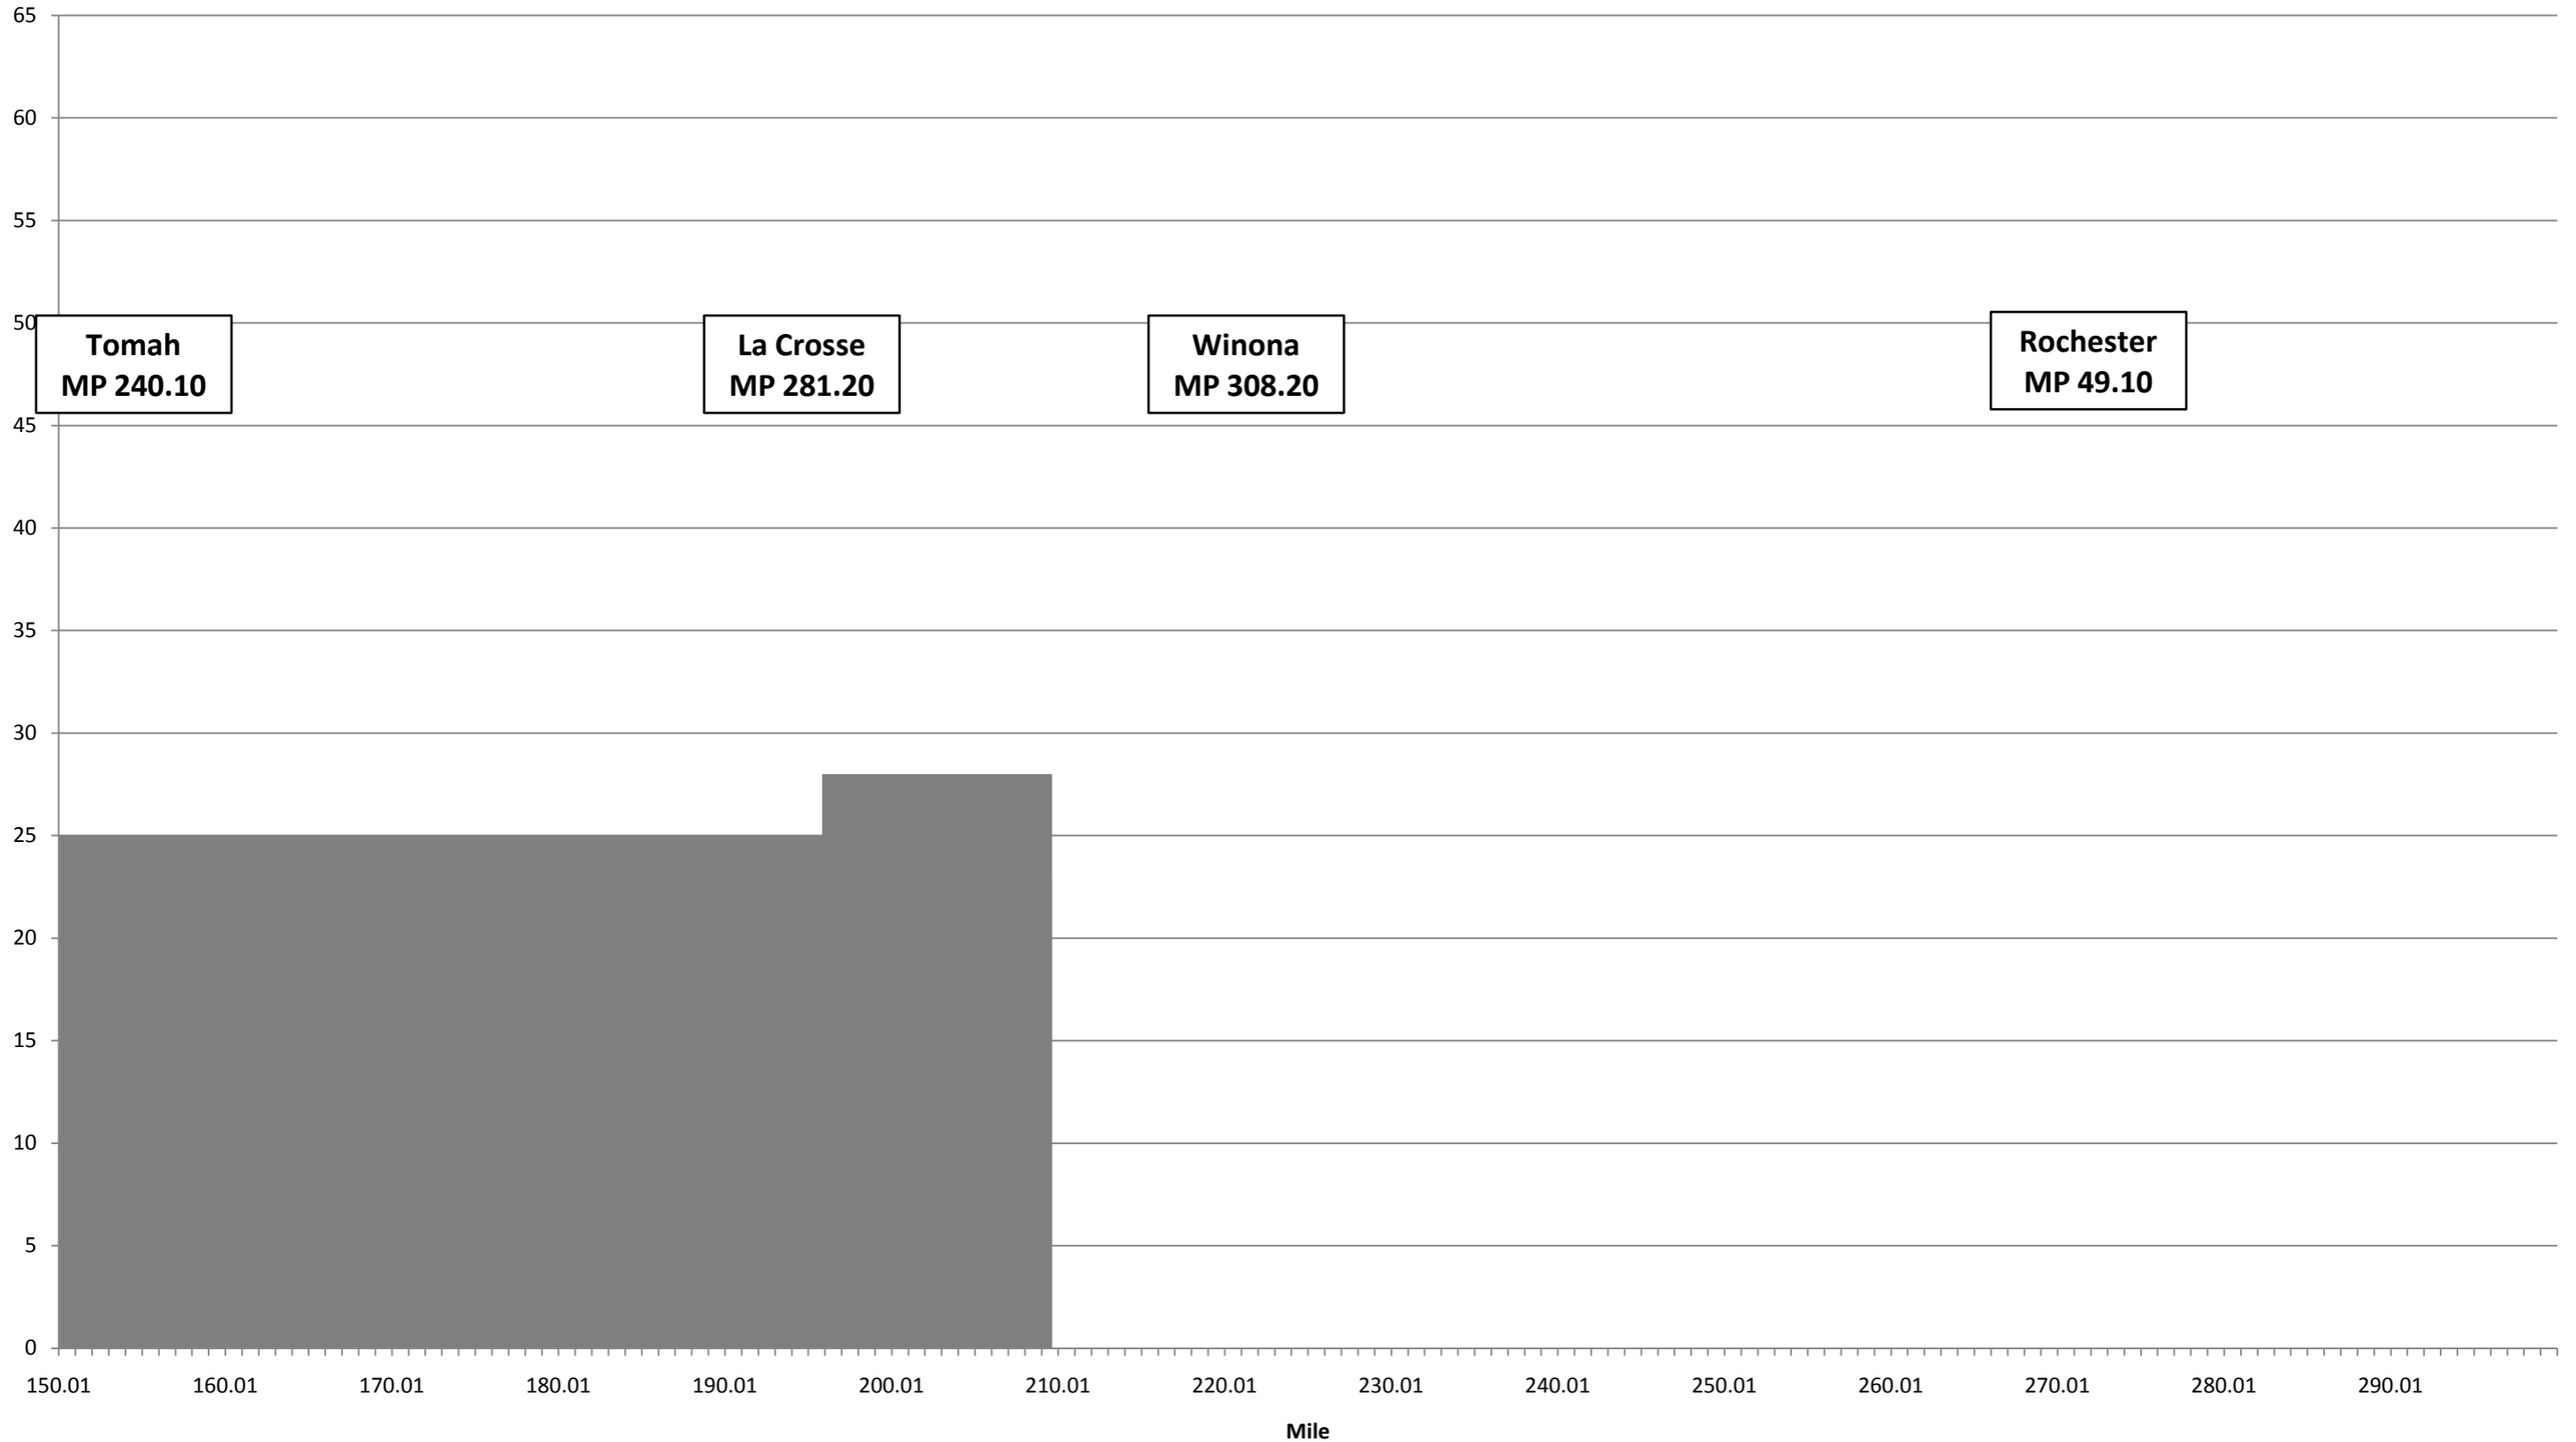

Route #2

Freight Density
Freight Trains/Day