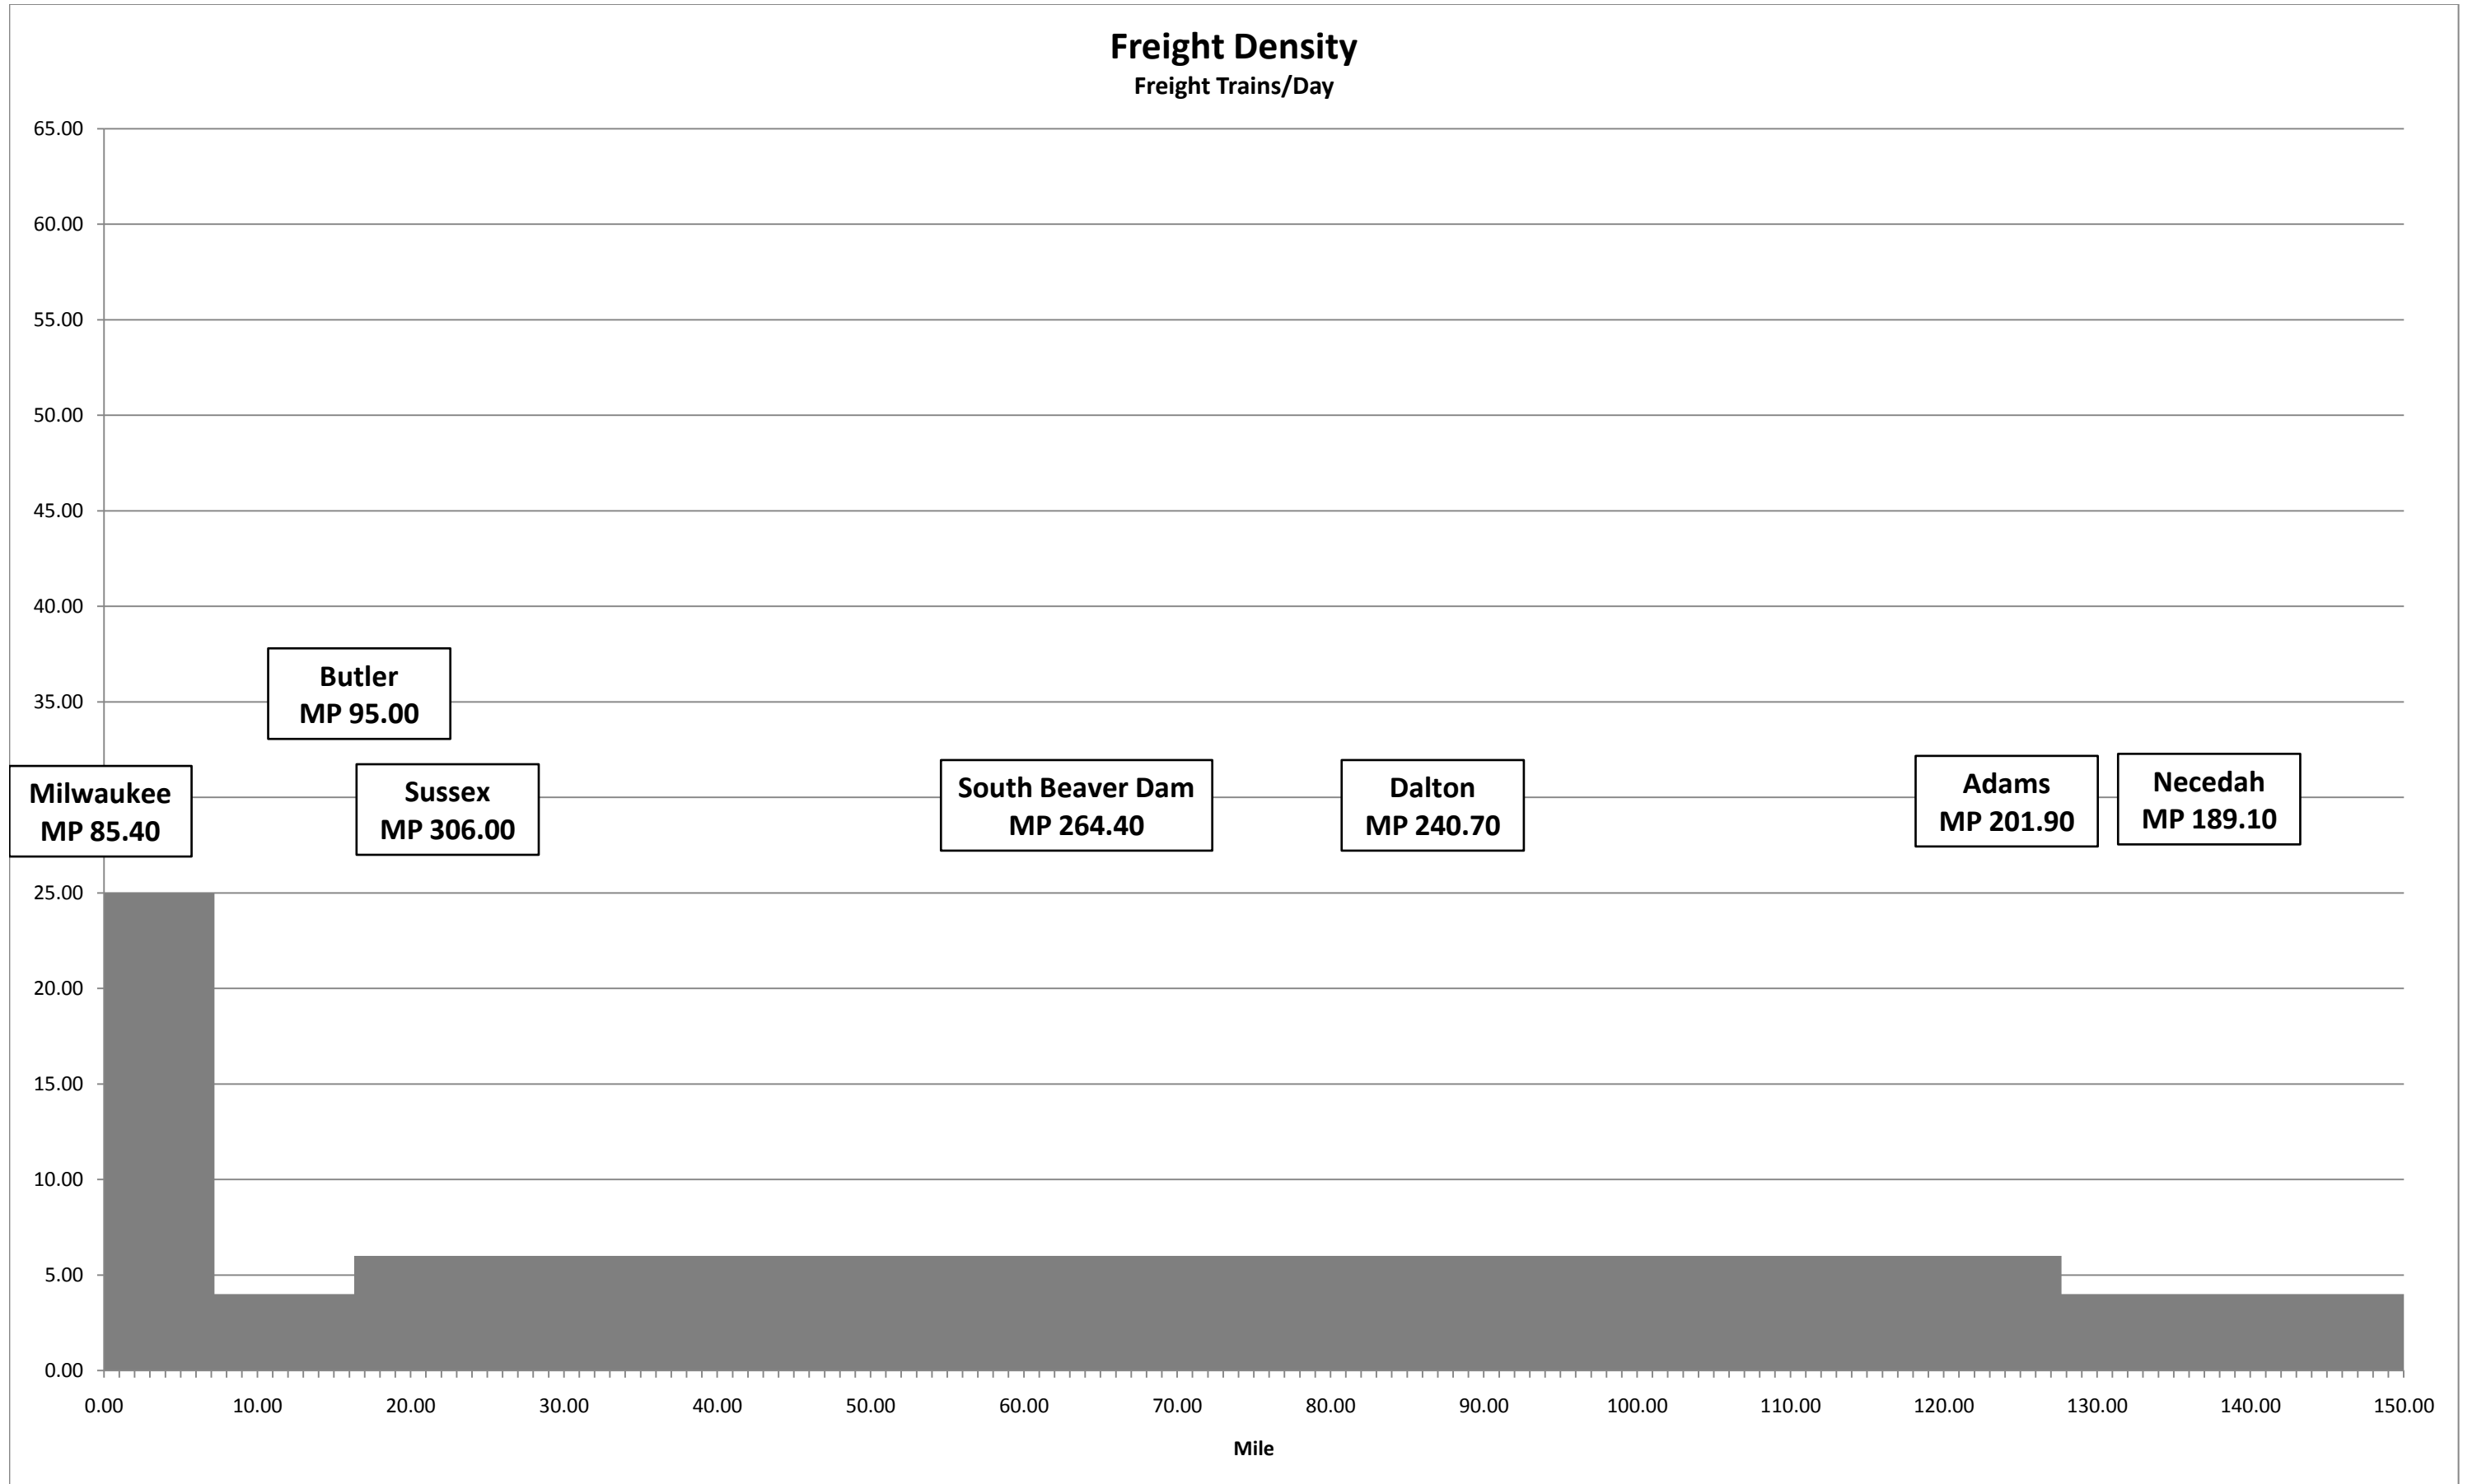

Route #12A

Freight Density
Freight Trains/Day