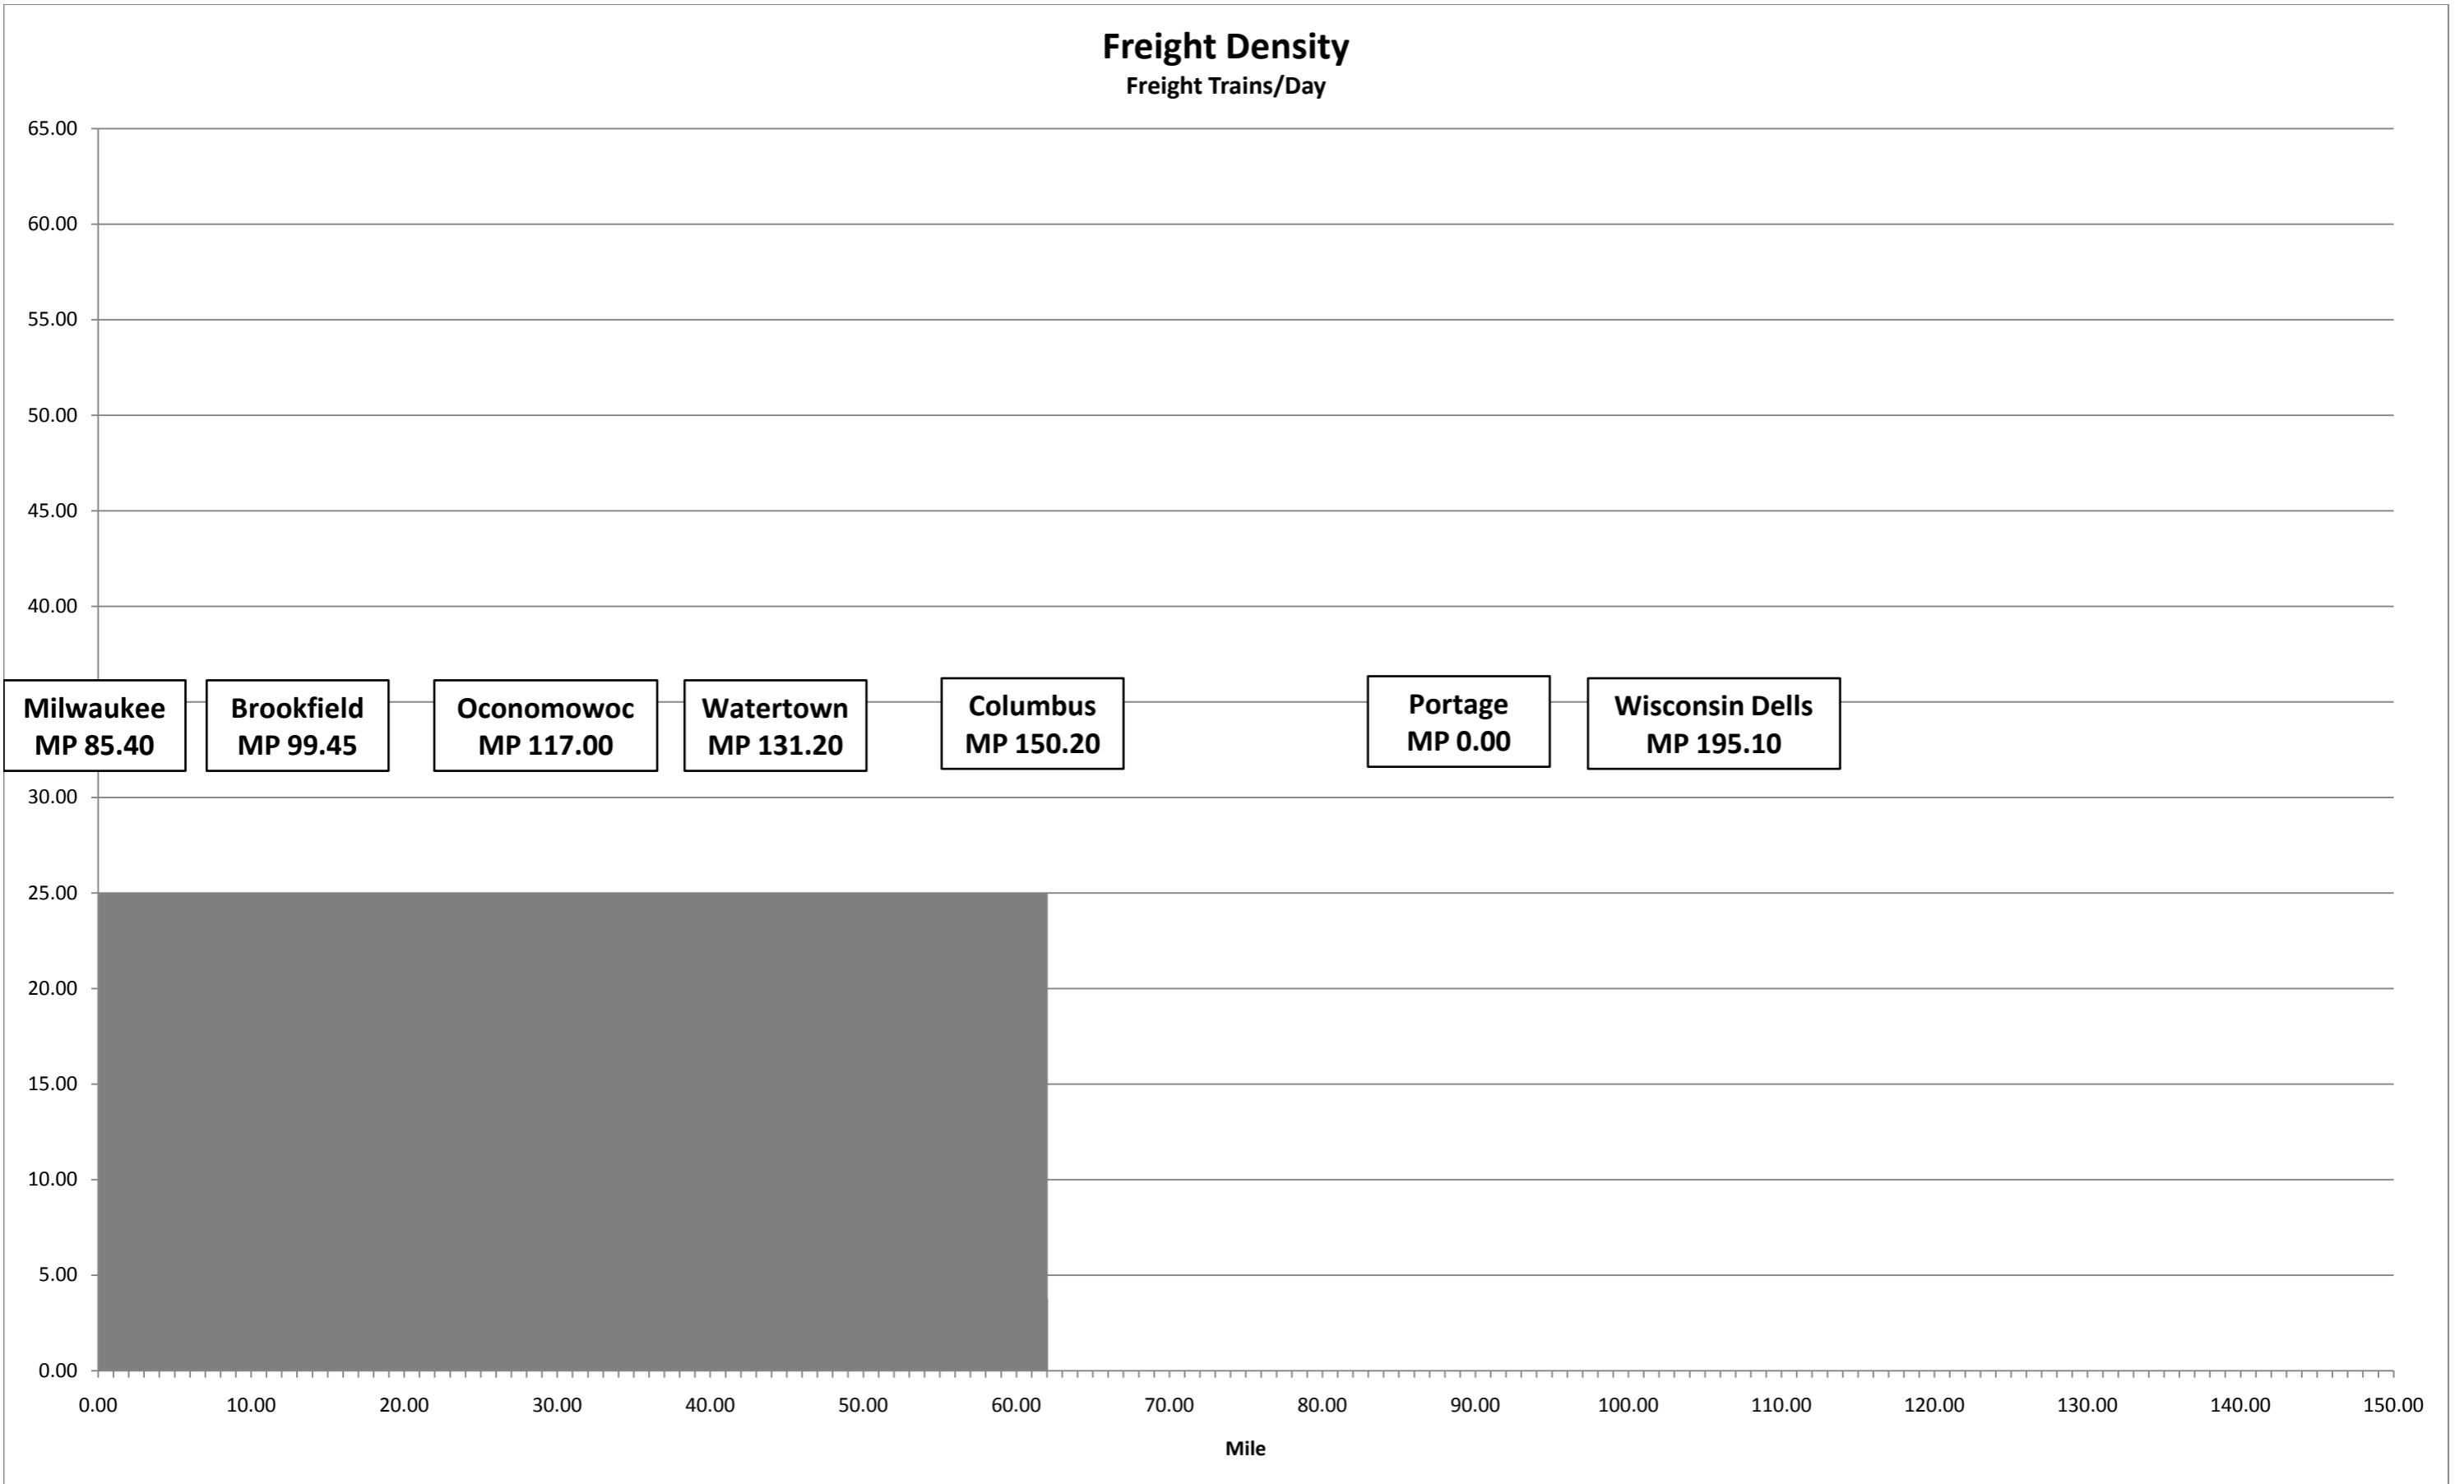

Appendix N – Freight Density Graphs

Route #1

Freight Density
Freight Trains/Day

Route #1

Freight Density
Freight Trains/Day

Route #1

Freight Density
Freight Trains / Day

Route #2

Freight Density
Freight Trains/Day

Route #2

Freight Density
Freight Trains/Day

Route #2

Freight Density
Freight Trains/Day

Route #3

Freight Density
Freight Trains/Day

Route #3

Freight Density
Freight Trains/Day

Route #3

Freight Density
Freight Trains / Day

Route #4

Freight Density
Freight Trains/Day

Route #4

Freight Density
Freight Trains/Day

Route #4

Route #14

Freight Density
Freight Trains/Day