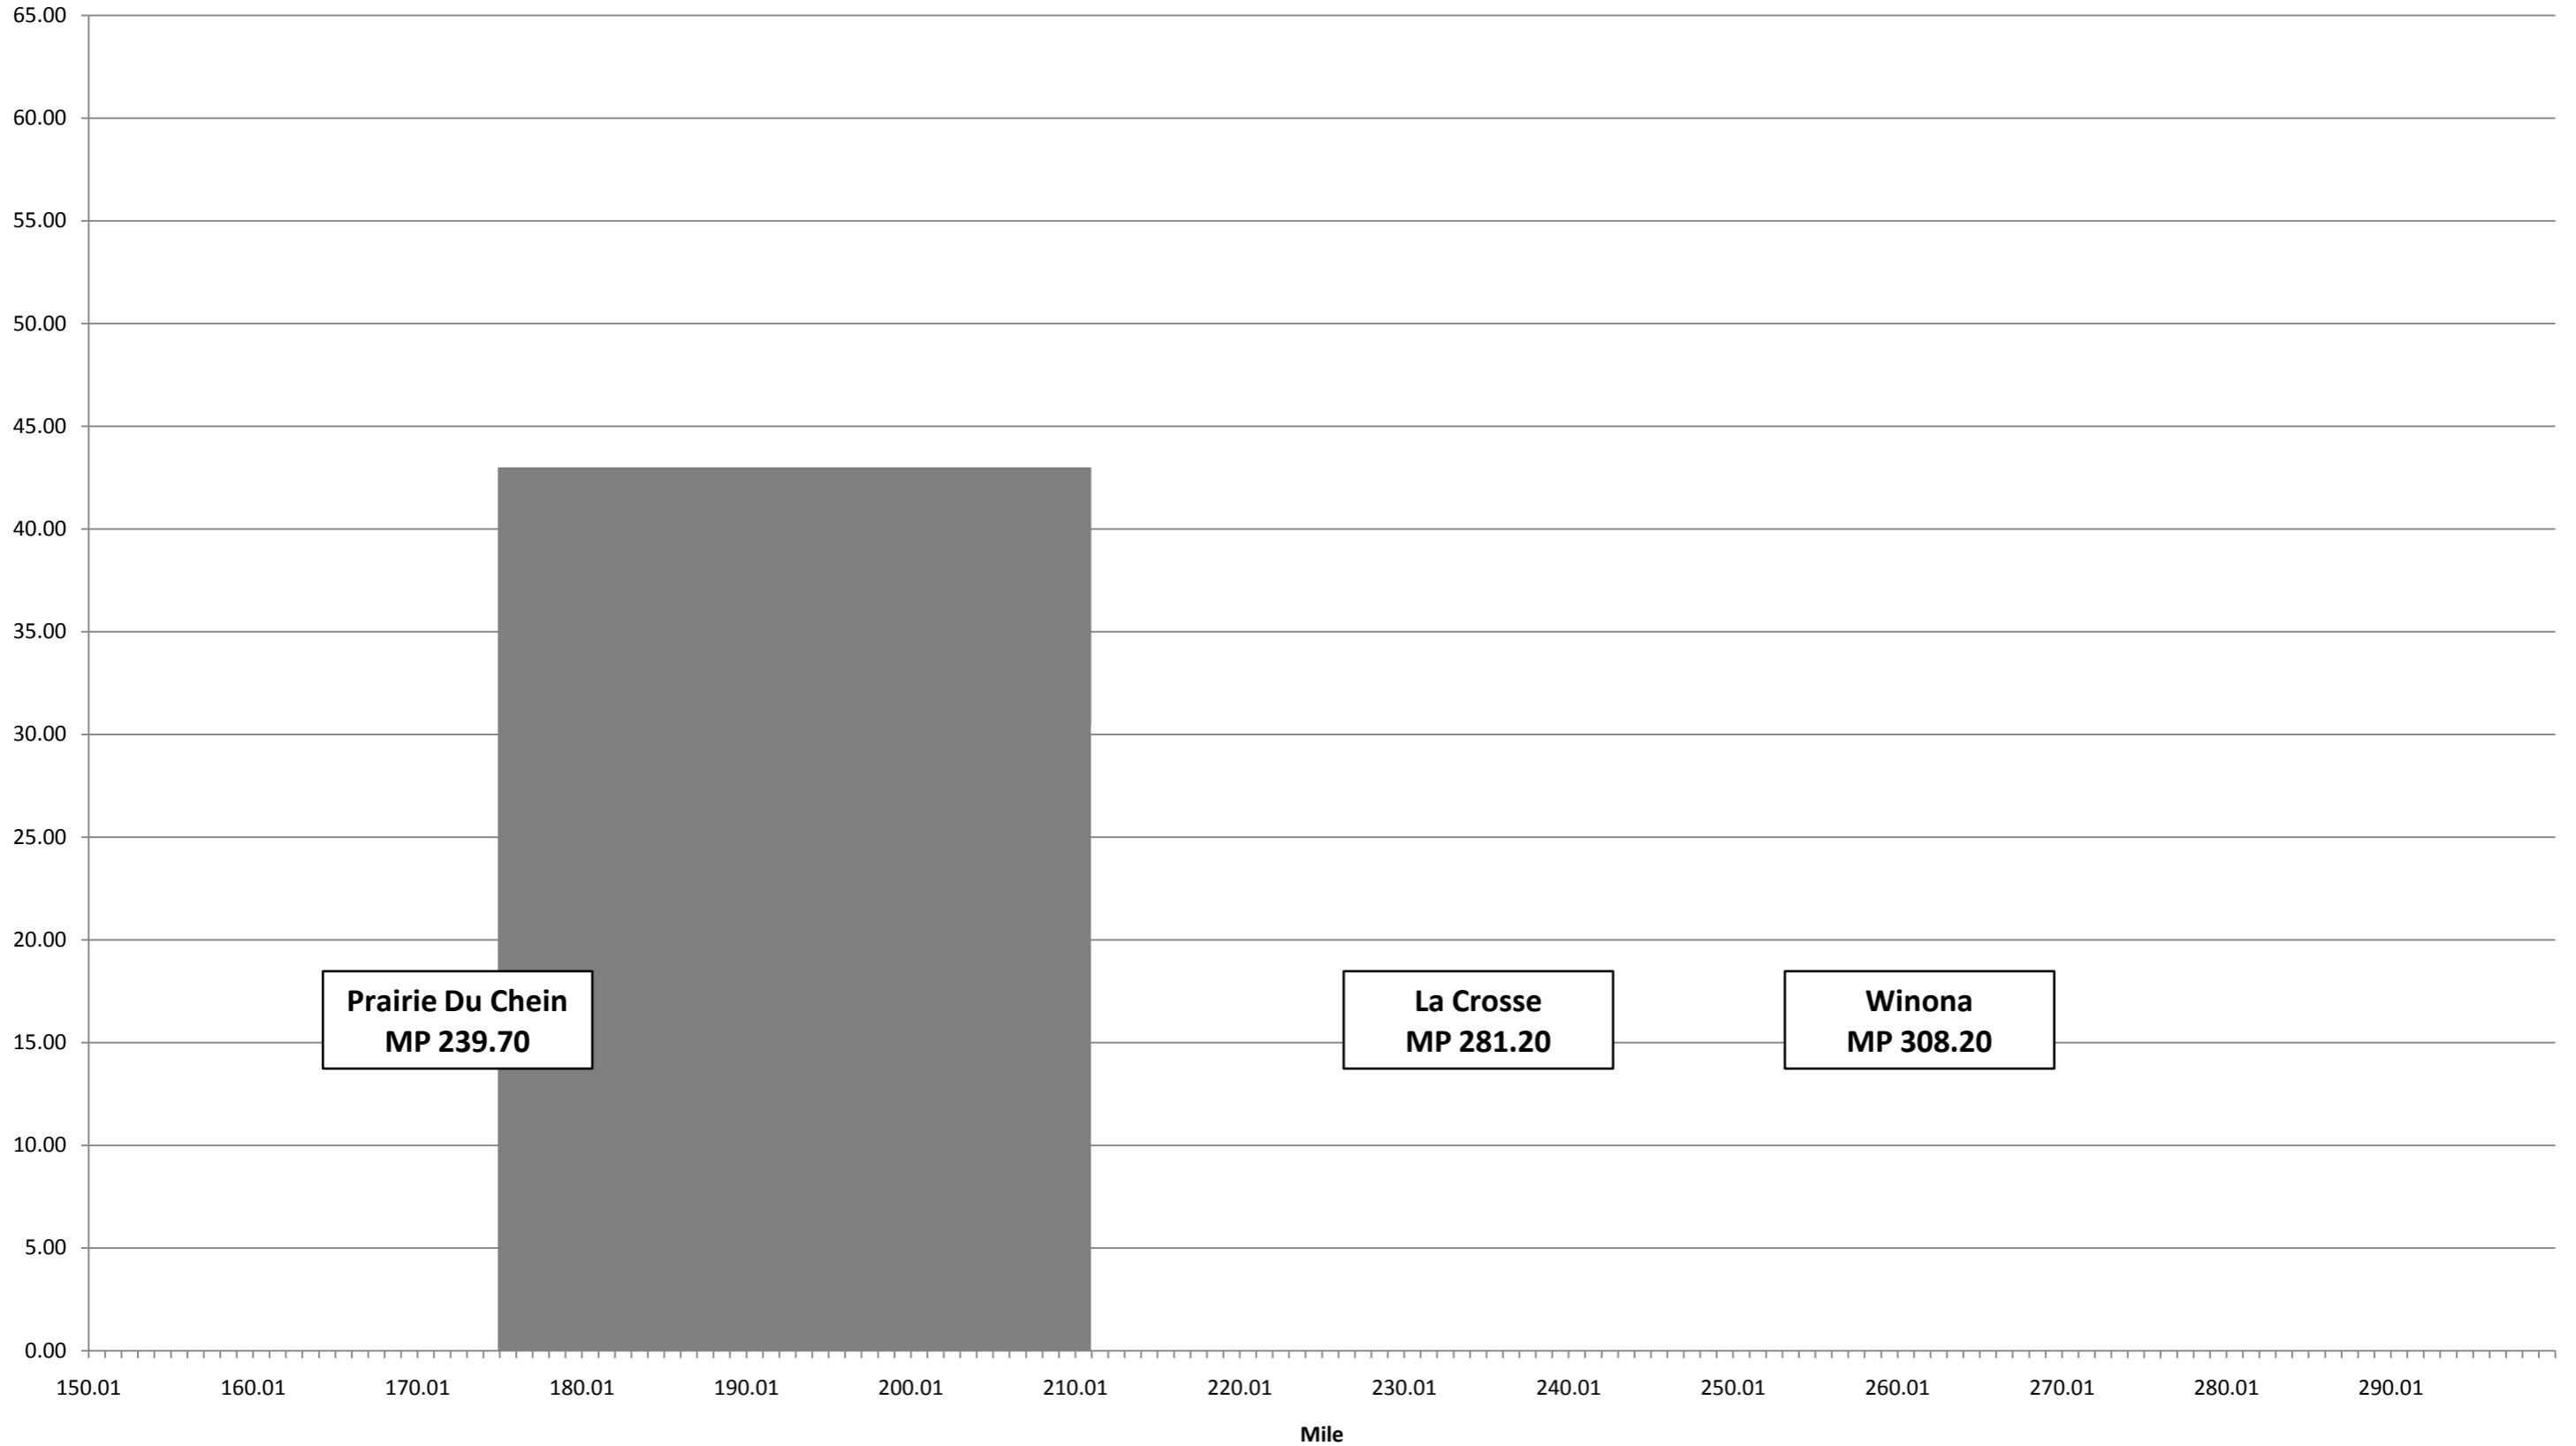

Route #8

Freight Density
Freight Trains/Day