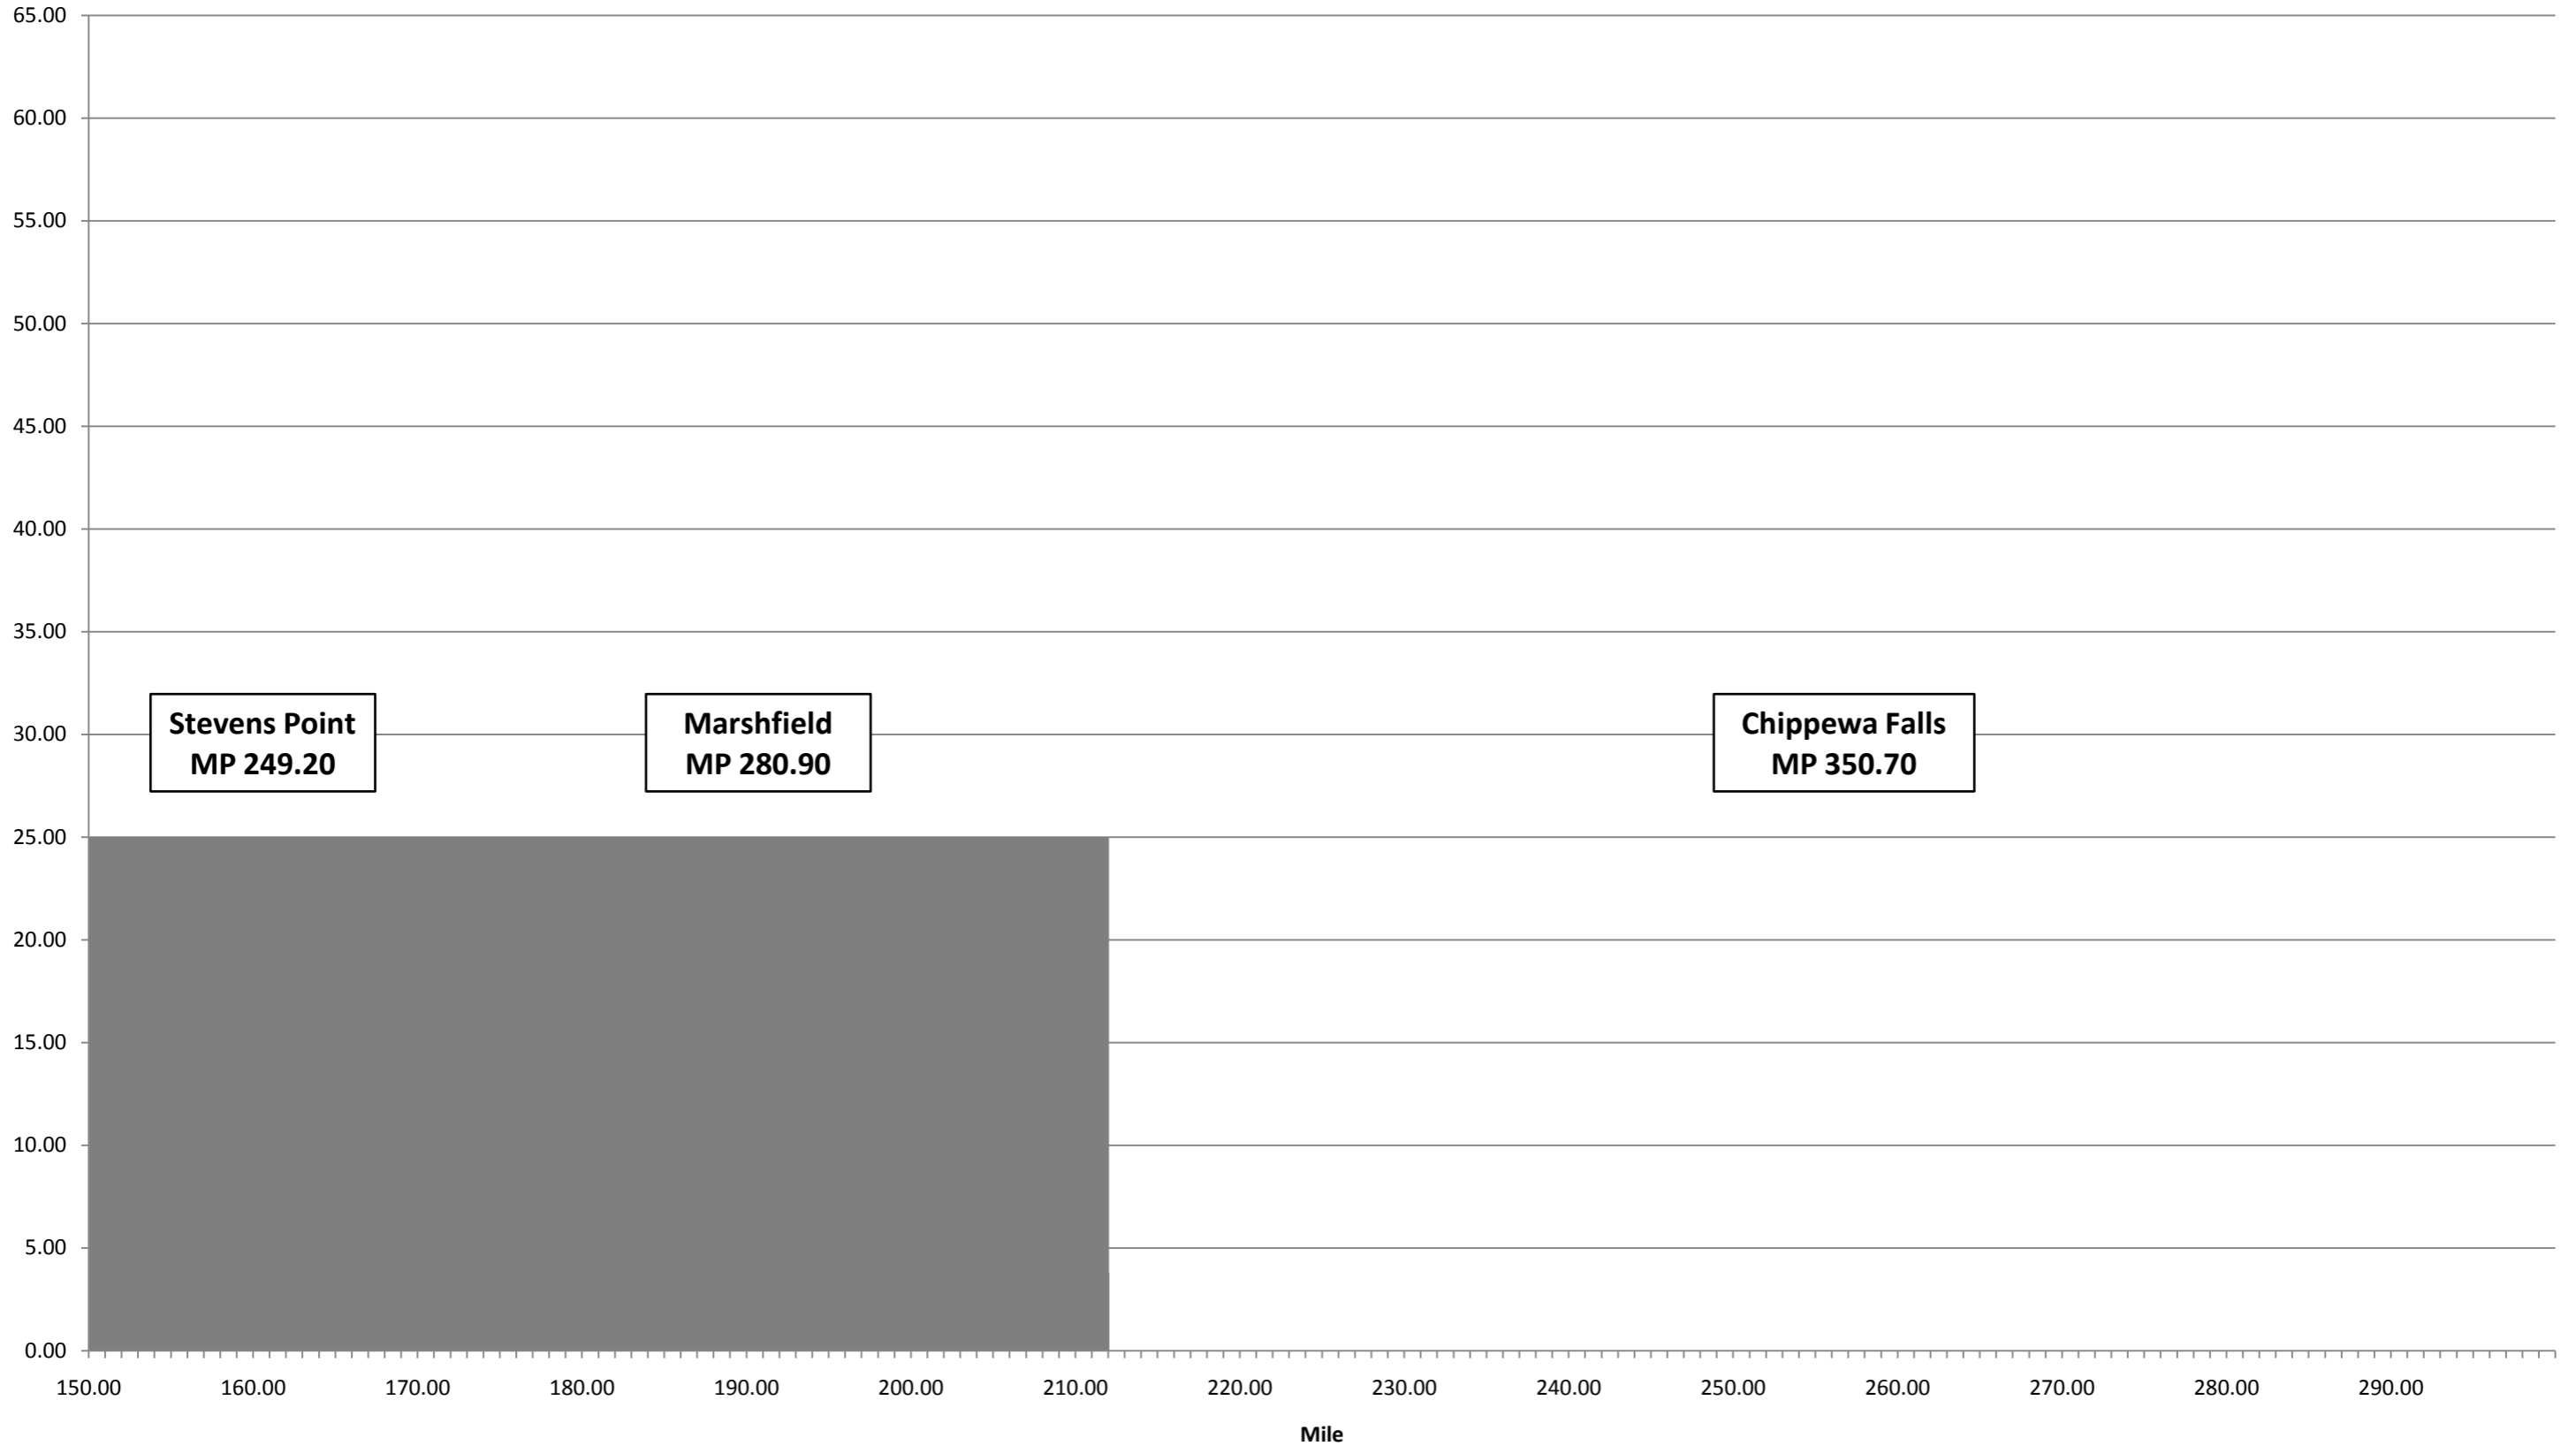

Appendix N – Freight Density Graphs

Route #1

Freight Density
Freight Trains/Day

Route #1

Freight Density
Freight Trains/Day

Route #1

Freight Density
Freight Trains / Day

Route #2

Freight Density
Freight Trains/Day

Route #2

Freight Density
Freight Trains/Day

Route #2

Freight Density
Freight Trains/Day

Route #3

Freight Density
Freight Trains/Day

Route #3

Route #13

Freight Density
Freight Trains/Day

Route #13

Freight Density
Freight Trains/Day

Route #14

Freight Density
Freight Trains/Day

Route #14

Freight Density
Freight Trains/Day