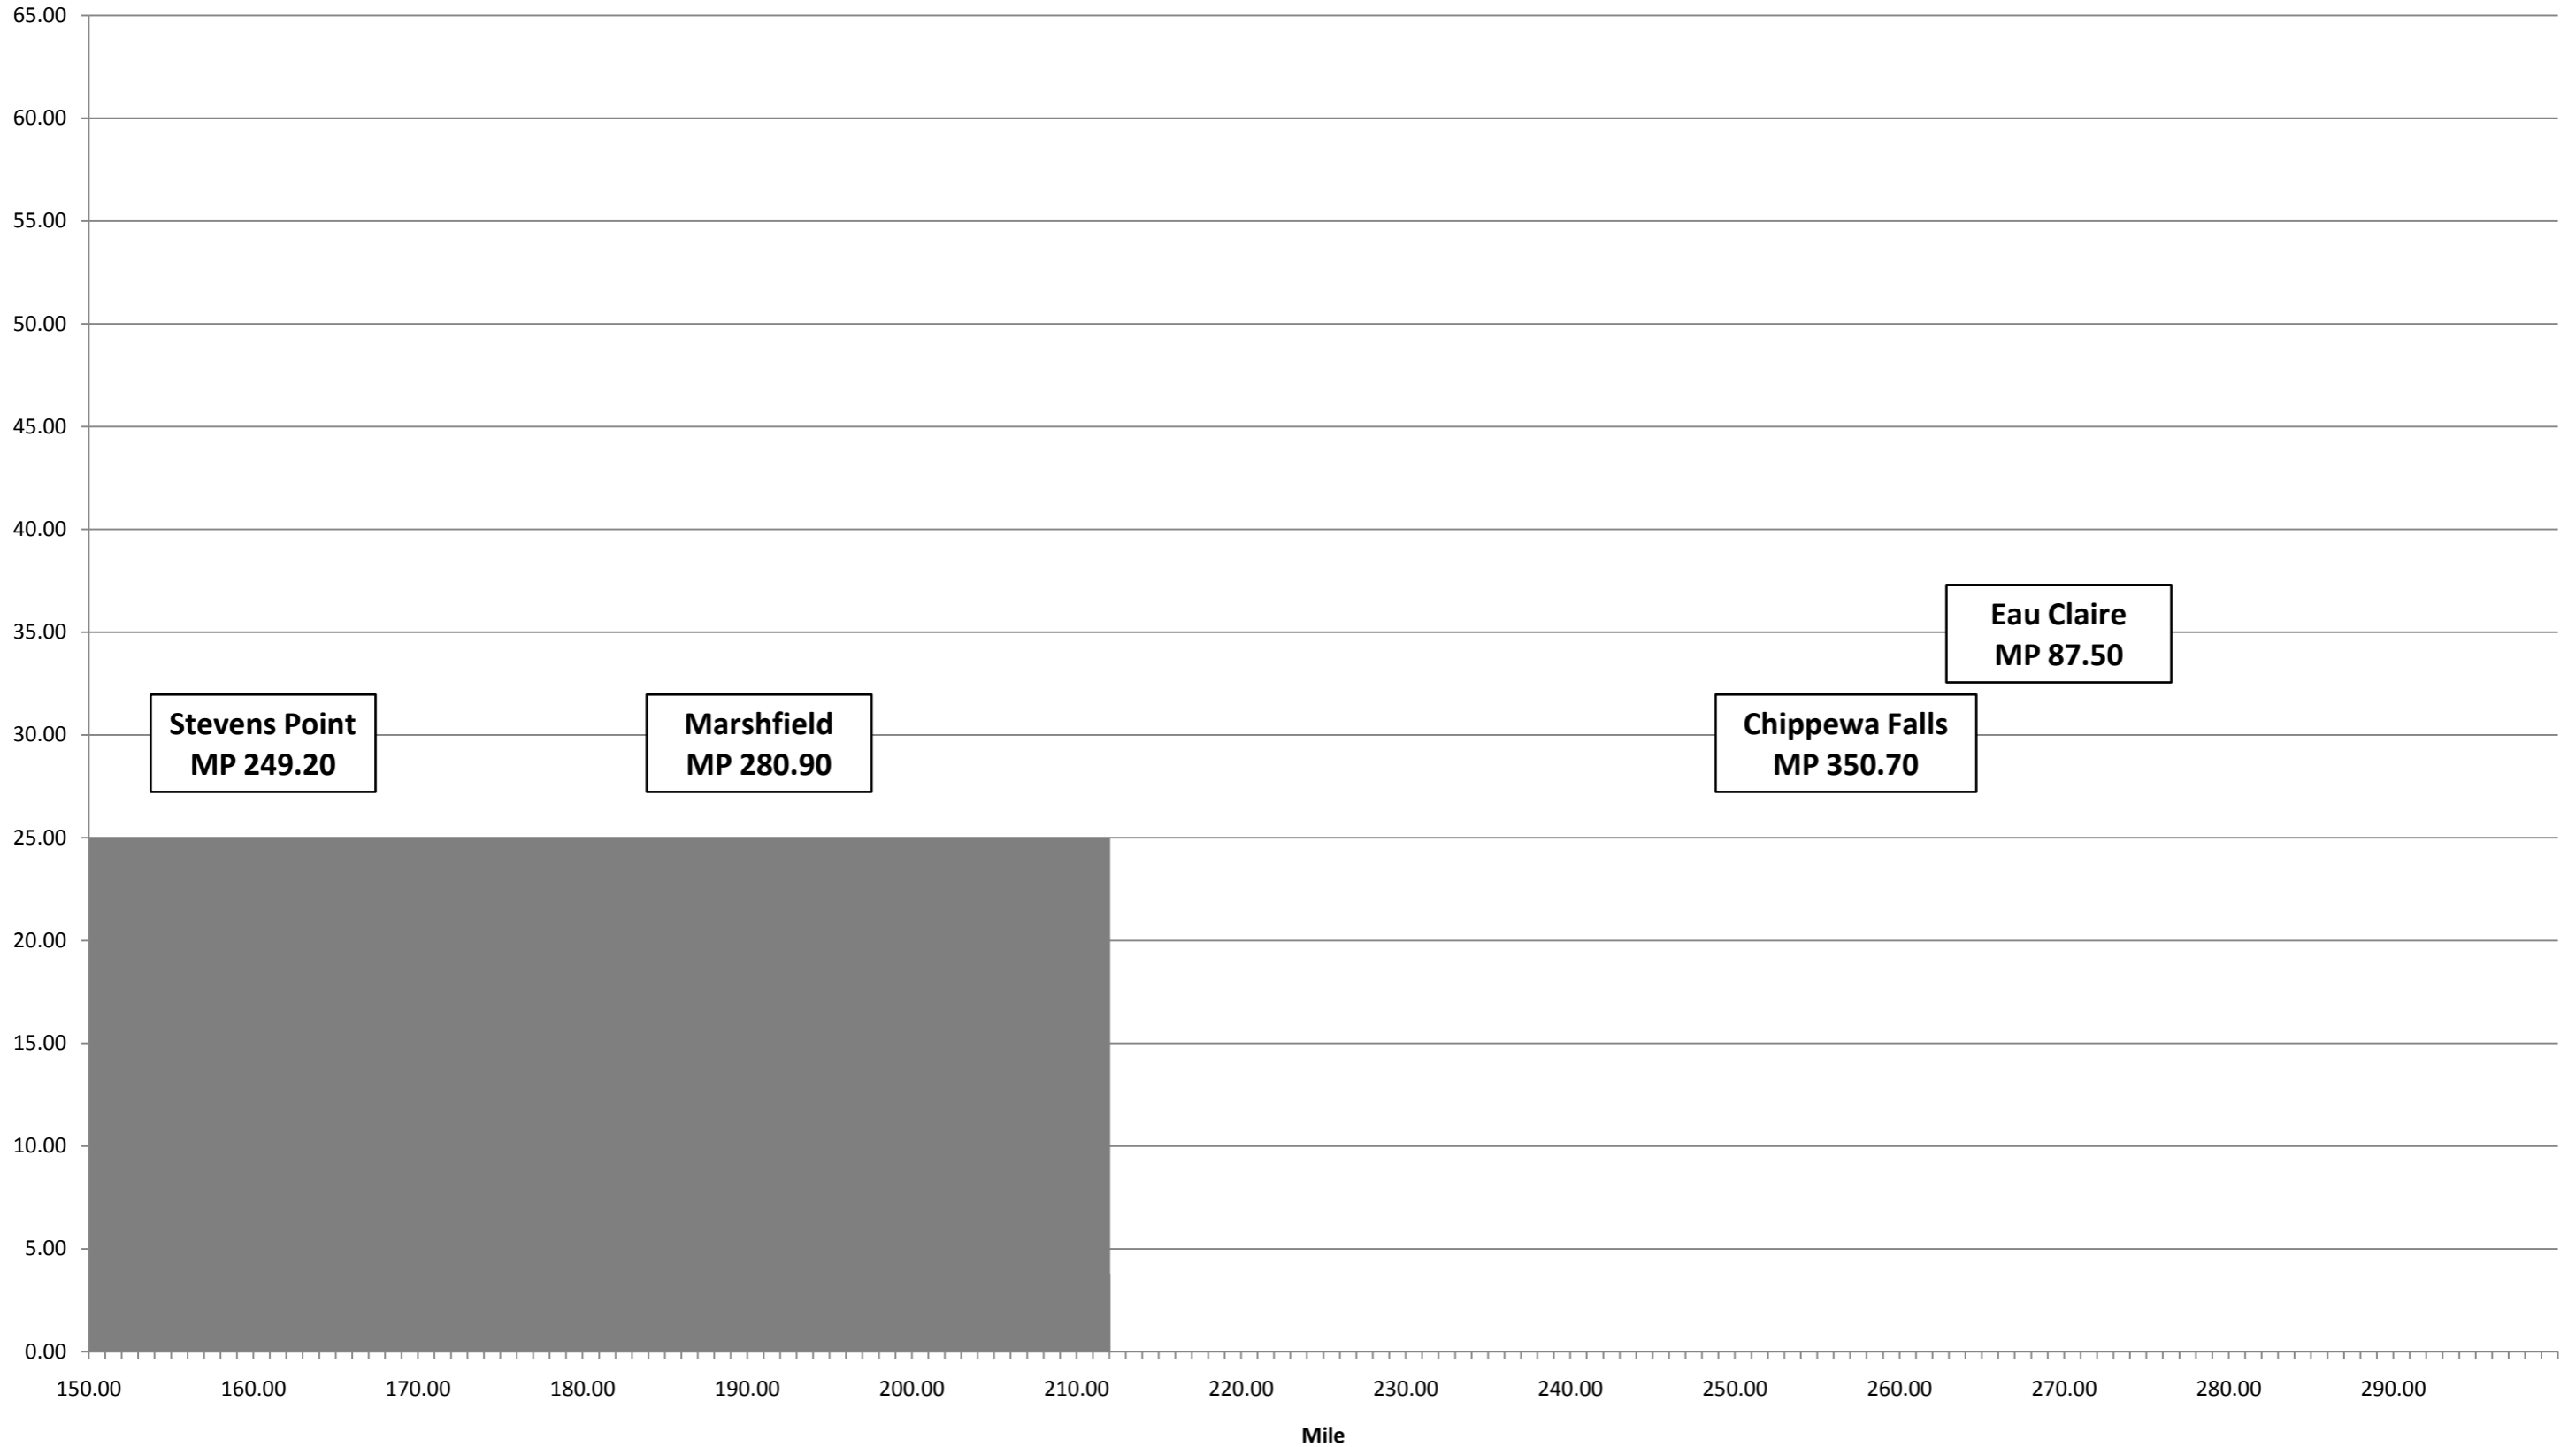

Route #13

Freight Density
Freight Trains/Day