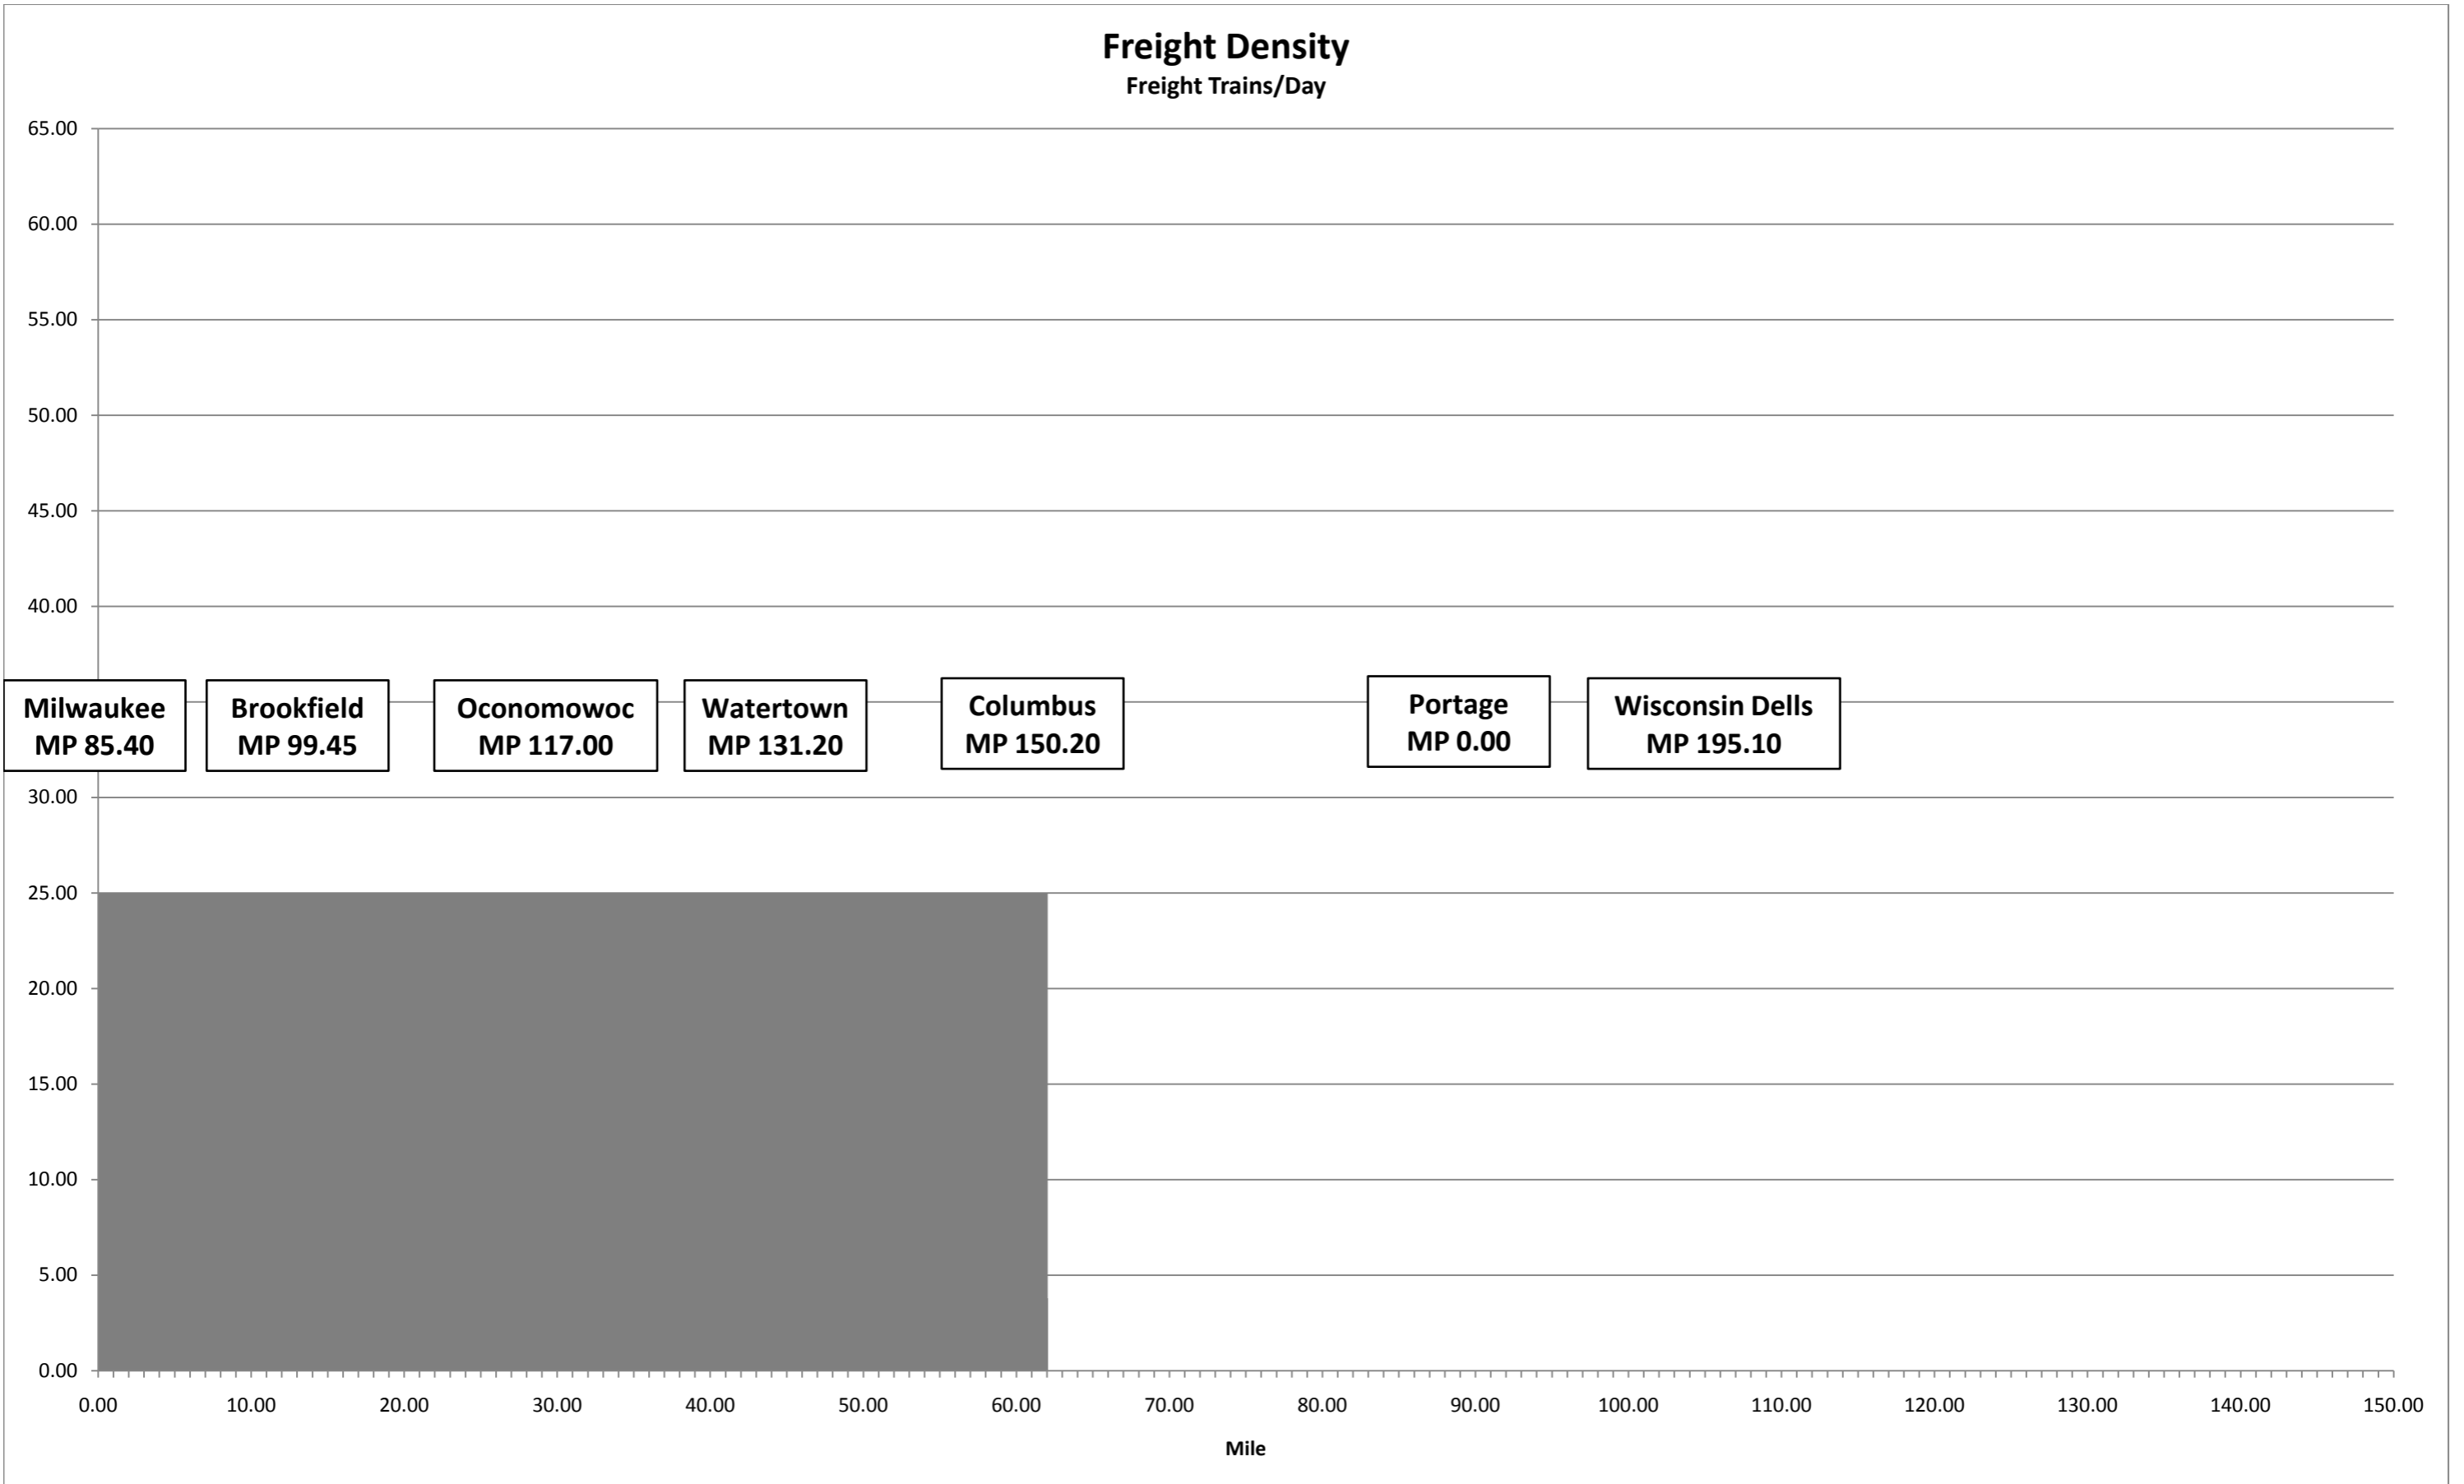

Route #10

Freight Density
Freight Trains/Day