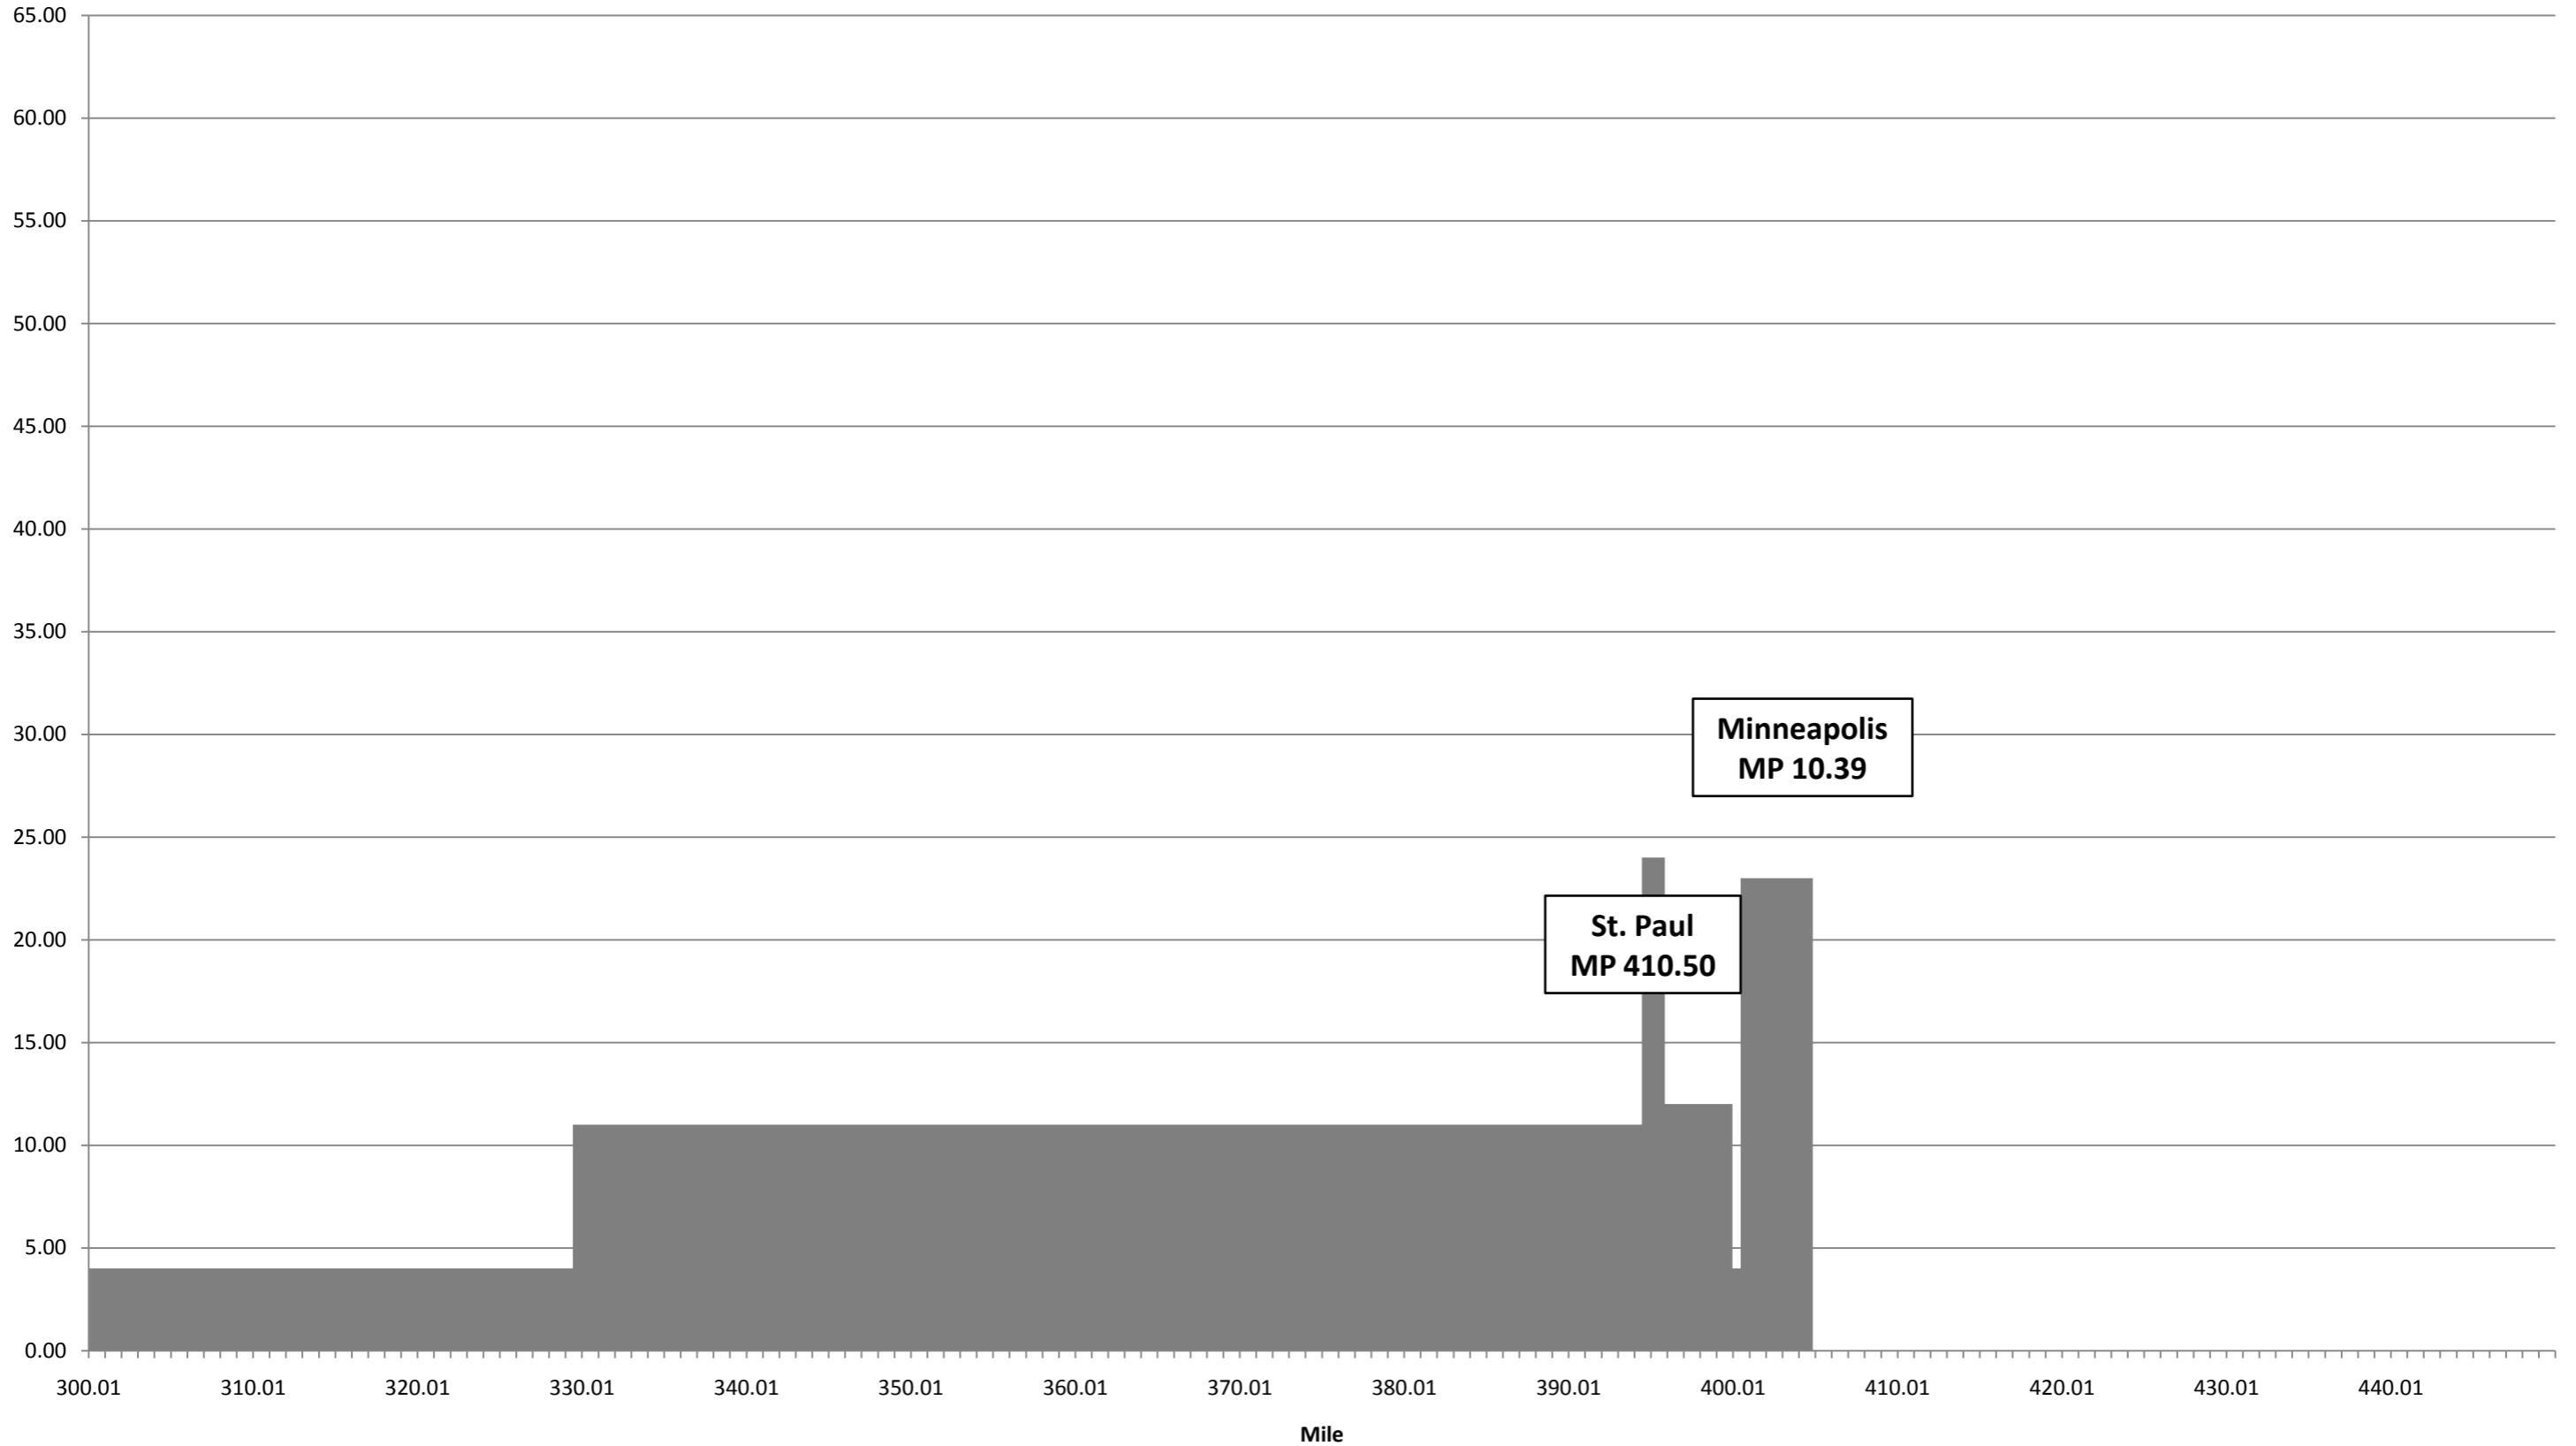

Route #5

Freight Density
Freight Trains/Day