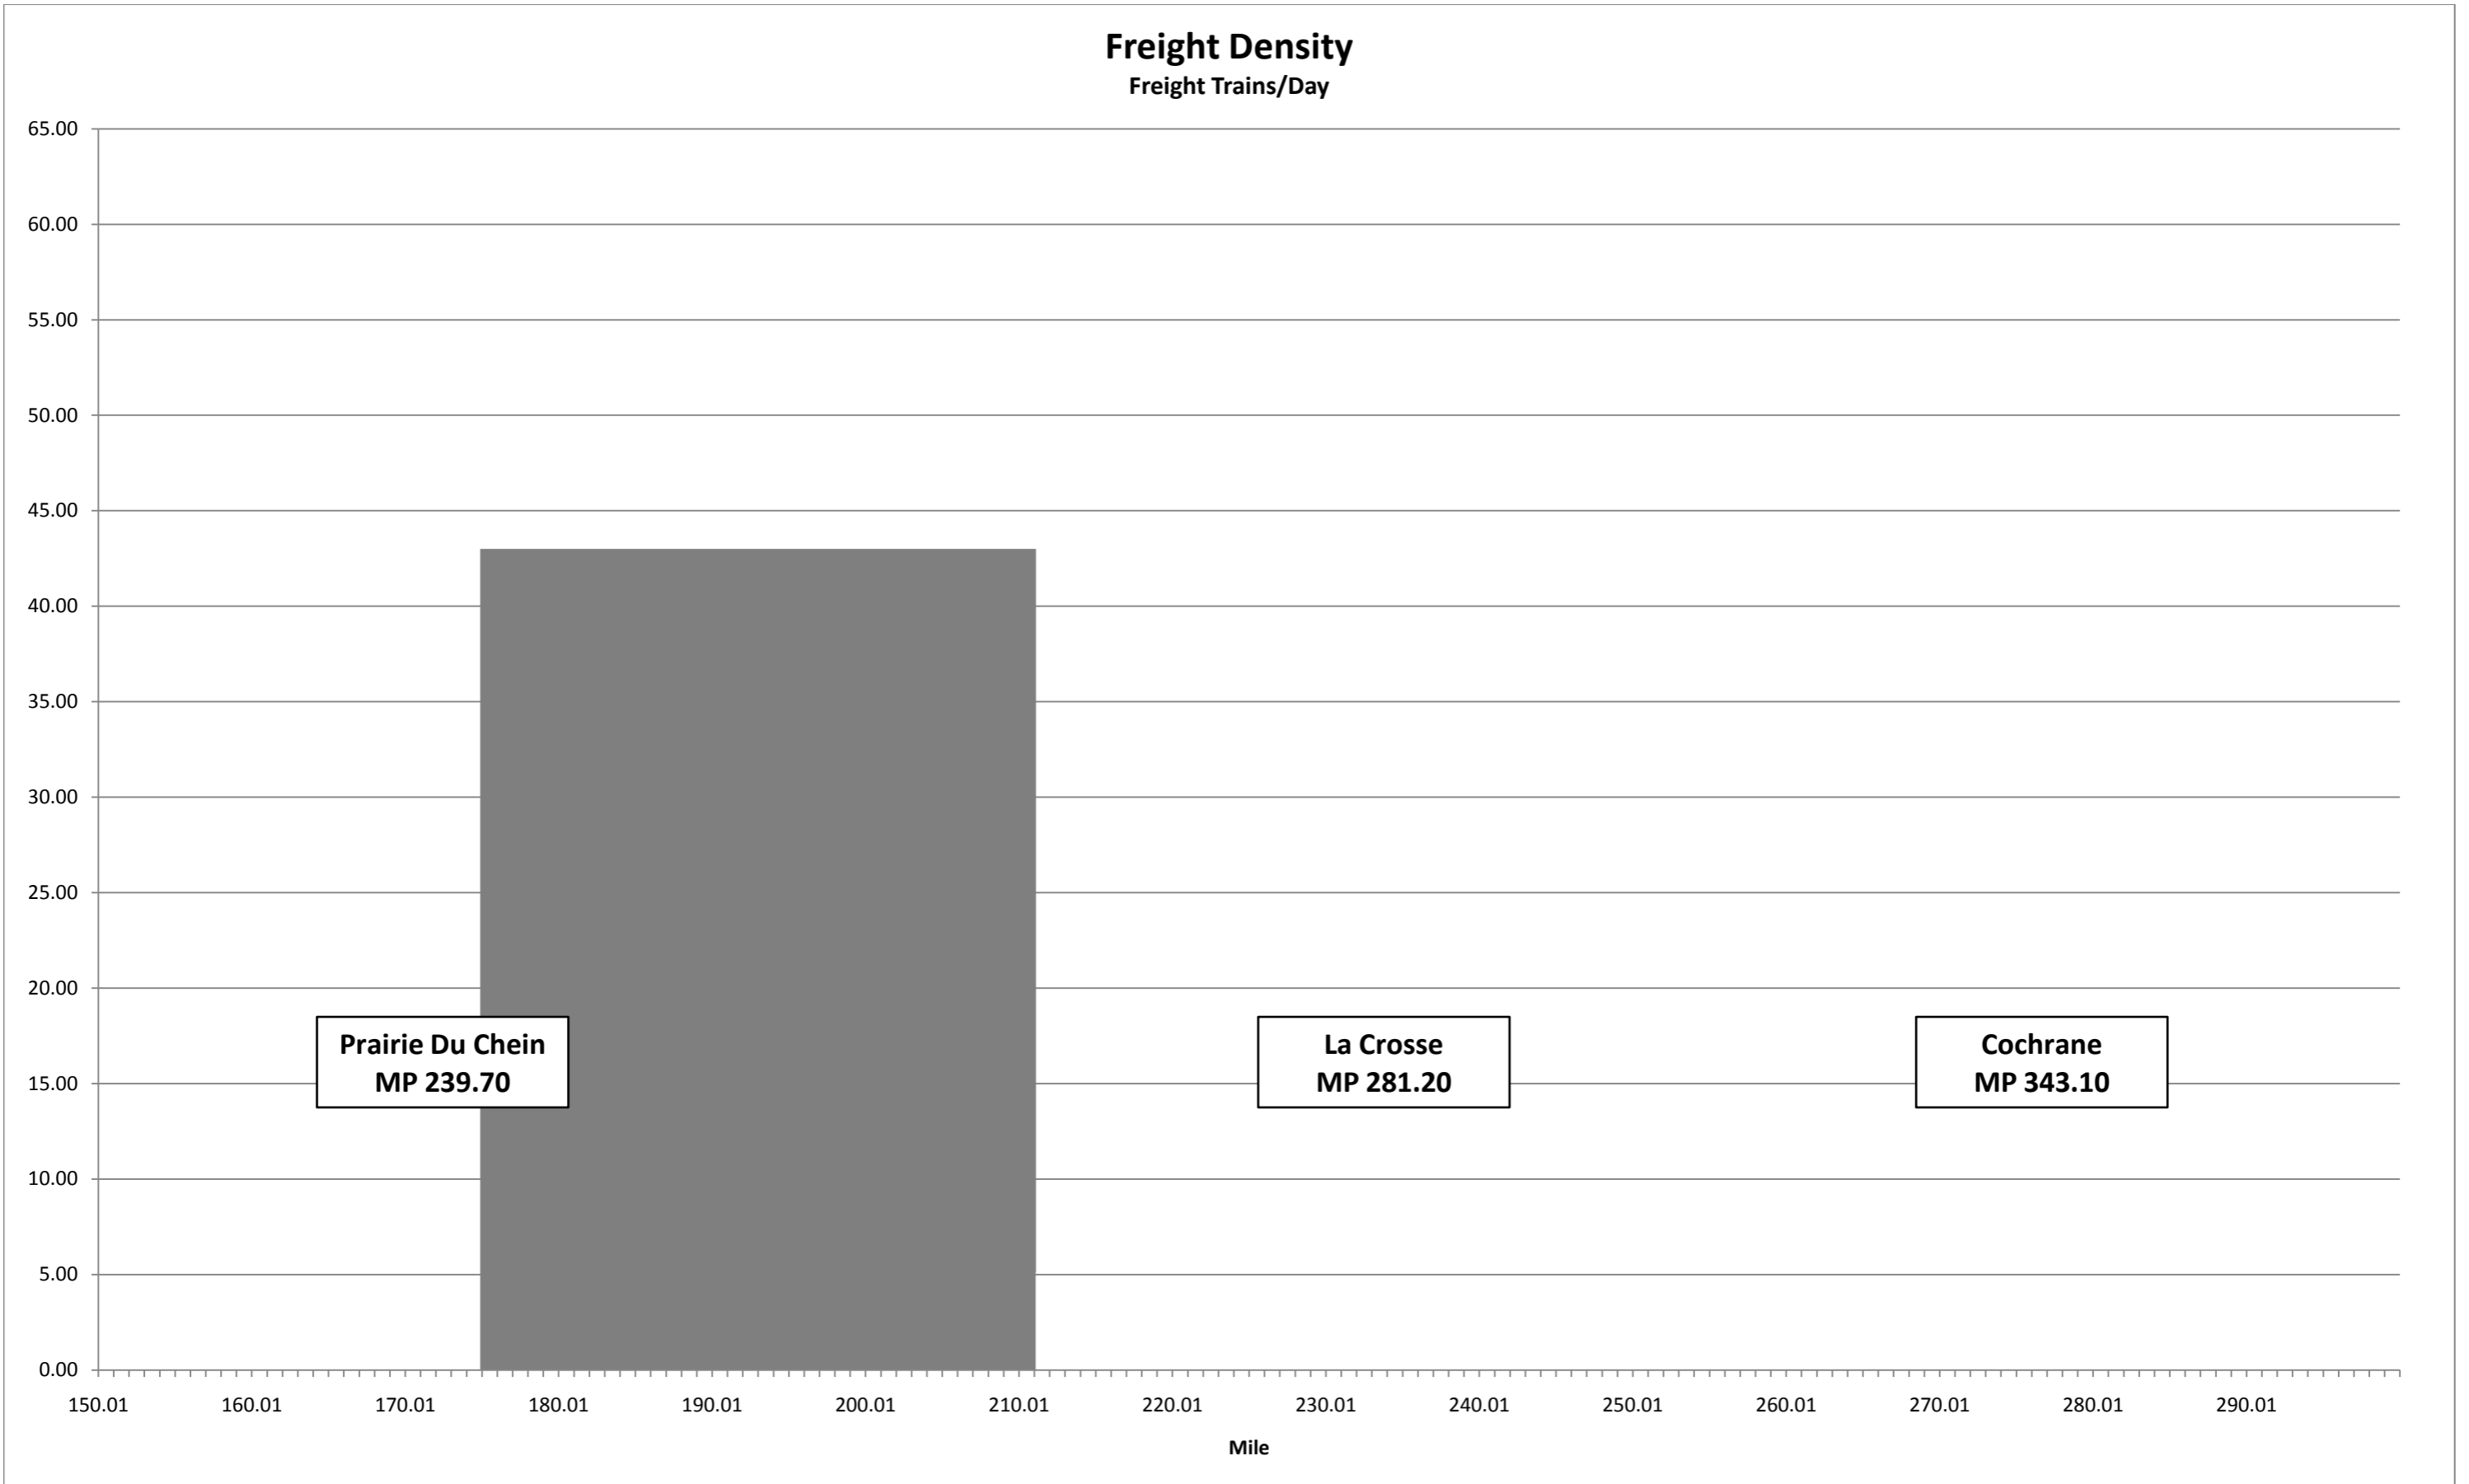

Route #9

Freight Density
Freight Trains/Day